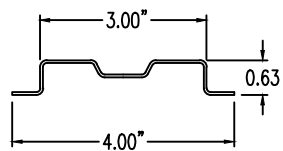

Steel Ladder/Ventilated Tray

Vertical Outside 90° ELBOW (6"H)

Vertical Outside 90° ELBOW (STEEL)
 Manufactured in Canada by Niedax CER

Note: Couplings C/W Hardware are supplied with each fitting.

STEEL LADDER/VENTILATED TRAY VERTICAL OUTSIDE 90° ELBOW ORDERING DATA EXAMPLE

L C S 6 3 - (Width) - VO90 - (Radius)

2799 Barton St E
 Hamilton, ON L8E 2J8
 Toll Free: 1 877.213.8045
 Phone: 905.337.7522
 Cerinc.ca

NOTES:
 * CSA Ventilated tray has a rung spacing of 4" between rungs.