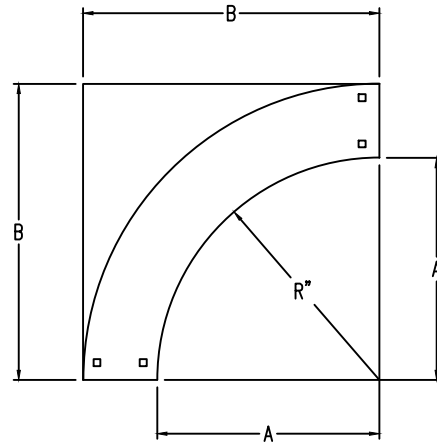

Steel Ladder/Ventilated Tray

Vertical Outside 90° ELBOW (6"H)

Vertical Outside 90° ELBOW (STEEL)
 Manufactured in Canada by Niedax CER

Note: Couplings C/W Hardware are supplied with each fitting.

STEEL LADDER/VENTILATED TRAY VERTICAL OUTSIDE 90° ELBOW ORDERING DATA EXAMPLE

L C S 6 3 - (Width) - VO90 - (Radius)

2799 Barton St E
 Hamilton, ON L8E 2J8
 Toll Free: 1 877.213.8045
 Phone: 905.337.7522
 Cerinc.ca

NOTES:
 * CSA Ventilated tray has a rung spacing of 4" between rungs.