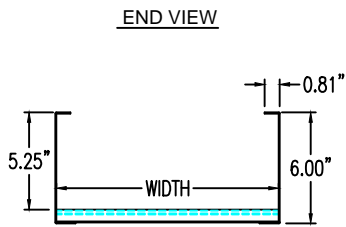

Steel Ladder/Ventilated Tray

Vertical Outside 90° ELBOW (6"H)

Vertical Outside 90° ELBOW (STEEL)
 Manufactured in Canada by Niedax CER

Note: Couplings C/W Hardware are supplied with each fitting.

STEEL LADDER/VENTILATED TRAY VERTICAL OUTSIDE 90° ELBOW ORDERING DATA EXAMPLE

L C S 6 3 - (Width) - VO90 - (Radius)

2799 Barton St E
 Hamilton, ON L8E 2J8
 Toll Free: 1 877.213.8045
 Phone: 905.337.7522
 Cerinc.ca

NOTES:
 * CSA Ventilated tray has a rung spacing of 4" between rungs.