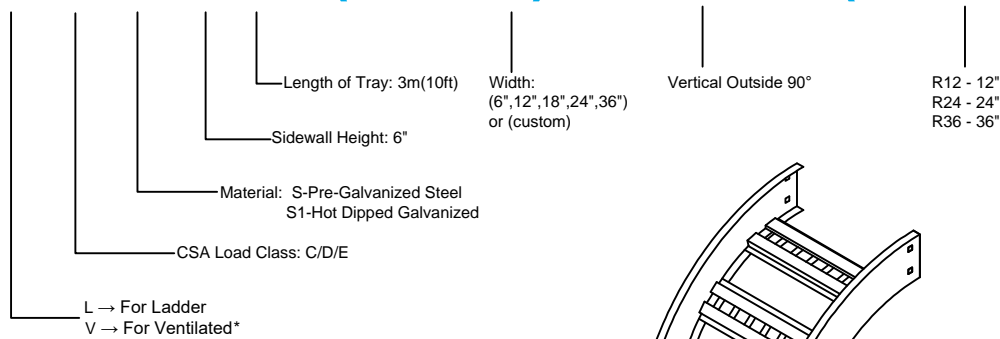

Steel Ladder/Ventilated Tray

Vertical Outside 90° ELBOW (6"H)

Vertical Outside 90° ELBOW (STEEL)
 Manufactured in Canada by Niedax CER

Note: Couplings C/W Hardware are supplied with each fitting.

STEEL LADDER/VENTILATED TRAY VERTICAL OUTSIDE 90° ELBOW ORDERING DATA EXAMPLE

L C S 6 3 - (Width) - VO90 - (Radius)

2799 Barton St E
 Hamilton, ON L8E 2J8
 Toll Free: 1 877.213.8045
 Phone: 905.337.7522
 Cerinc.ca

NOTES:
 * CSA Ventilated tray has a rung spacing of 4" between rungs.