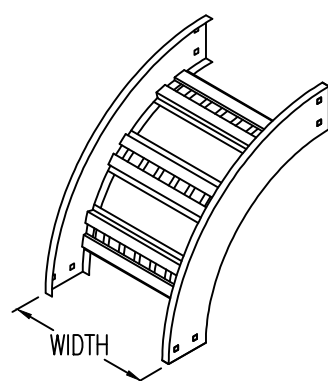

Steel Ladder/Ventilated Tray

Vertical Outside 90° ELBOW (6"H)

Vertical Outside 90° ELBOW (STEEL)
 Manufactured in Canada by Niedax CER

Note: Couplings C/W Hardware are supplied with each fitting.

STEEL LADDER/VENTILATED TRAY VERTICAL OUTSIDE 90° ELBOW ORDERING DATA EXAMPLE

L C S 6 3 - (Width) - VO90 - (Radius)

2799 Barton St E
 Hamilton, ON L8E 2J8
 Toll Free: 1 877.213.8045
 Phone: 905.337.7522
 Cerinc.ca

NOTES:
 * CSA Ventilated tray has a rung spacing of 4" between rungs.