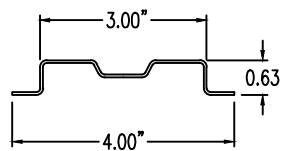

Steel Ladder/Ventilated Tray

Vertical Outside 45° ELBOW (6"H)

Vertical Outside 45° ELBOW (STEEL)
 Manufactured in Canada by Niedax CER

Note: Couplings C/W Hardware are supplied with each fitting.

RUNG END VIEW

STEEL LADDER/VENTILATED TRAY VERTICAL OUTSIDE 45° ELBOW ORDERING DATA EXAMPLE

L C S 6 3 - (Width) - VO45 - (Radius)

2799 Barton St E
 Hamilton, ON L8E 2J8
 Toll Free: 1 877.213.8045
 Phone: 905.337.7522
 Cerinc.ca

NOTES:
 * CSA Ventilated tray has a rung spacing of 4" between rungs.