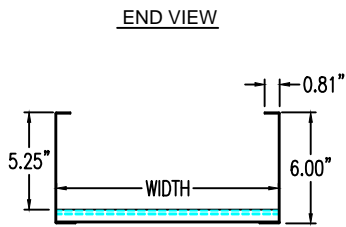

Steel Ladder/Ventilated Tray

Vertical Outside 45° ELBOW (6"H)

Vertical Outside 45° ELBOW (STEEL)
 Manufactured in Canada by Niedax CER

Note: Couplings C/W Hardware are supplied with each fitting.

RUNG END VIEW

STEEL LADDER/VENTILATED TRAY VERTICAL OUTSIDE 45° ELBOW ORDERING DATA EXAMPLE

L C S 6 3 - (Width) - VO45 - (Radius)

2799 Barton St E
 Hamilton, ON L8E 2J8
 Toll Free: 1 877.213.8045
 Phone: 905.337.7522
 Cerinc.ca

NOTES:
 * CSA Ventilated tray has a rung spacing of 4" between rungs.