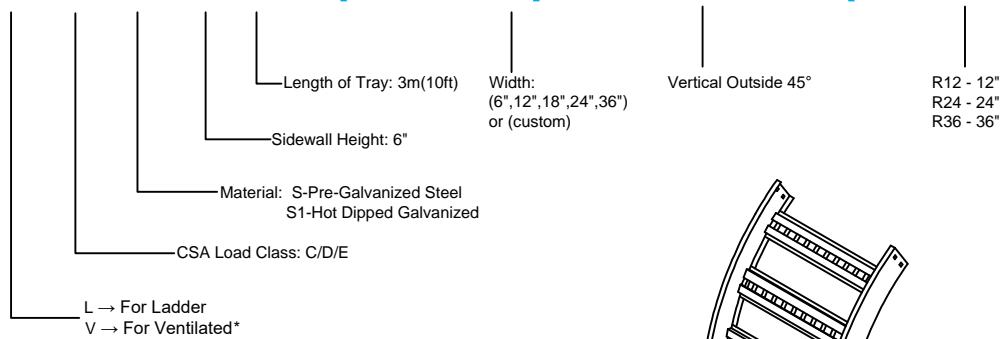

Steel Ladder/Ventilated Tray

Vertical Outside 45° ELBOW (6"H)

Vertical Outside 45° ELBOW (STEEL)
 Manufactured in Canada by Niedax CER

Note: Couplings C/W Hardware are supplied with each fitting.

RUNG END VIEW

STEEL LADDER/VENTILATED TRAY VERTICAL OUTSIDE 45° ELBOW ORDERING DATA EXAMPLE

L C S 6 3 - (Width) - VO45 - (Radius)

2799 Barton St E
 Hamilton, ON L8E 2J8
 Toll Free: 1 877.213.8045
 Phone: 905.337.7522
 Cerinc.ca

NOTES:
 * CSA Ventilated tray has a rung spacing of 4" between rungs.