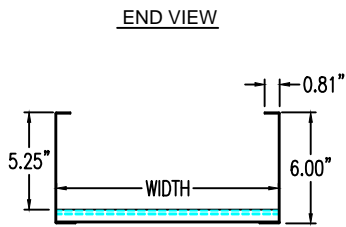

## Vertical Outside 30° ELBOW (6"H)

**Vertical Outside 30° ELBOW (STEEL)**  
 Manufactured in Canada by Niedax CER

**Note:** Couplings C/W Hardware are supplied with each fitting.