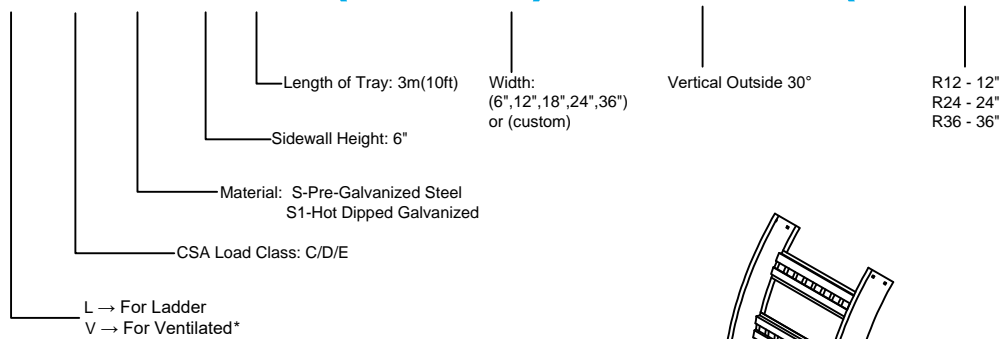

STEEL LADDER/VENTILATED TRAY VERTICAL OUTSIDE 30° ELBOW ORDERING DATA EXAMPLE

L C S 6 3 - (Width) - VO30 - (Radius)

2799 Barton St E
Hamilton, ON L8E 2J8
Toll Free: 1 877.213.8045
Phone: 905.337.7522
Cerinc.ca

NOTES:
* CSA Ventilated tray has a rung spacing of 4" between rungs.