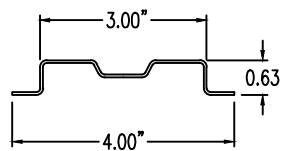

## Vertical Outside 30° ELBOW (6"H)

**Vertical Outside 30° ELBOW (STEEL)**  
 Manufactured in Canada by Niedax CER

**Note:** Couplings C/W Hardware are supplied with each fitting.