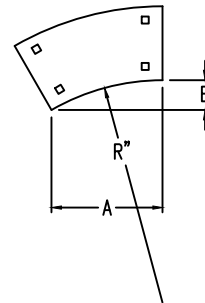

# Steel Ladder/Ventilated Tray

## Vertical Outside 30° ELBOW (6"H)

**Vertical Outside 30° ELBOW (STEEL)**  
 Manufactured in Canada by Niedax CER

**Note:** Couplings C/W Hardware are supplied with each fitting.

### STEEL LADDER/VENTILATED TRAY VERTICAL OUTSIDE 30° ELBOW ORDERING DATA EXAMPLE