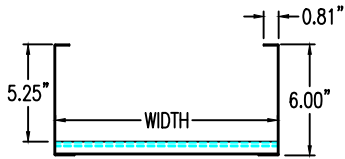

Steel Ladder/Ventilated Tray

Vertical Inside 90° ELBOW (6"H)

Vertical Inside 90° ELBOW (STEEL)
 Manufactured in Canada by Niedax CER

Note: Couplings C/W Hardware are supplied with each fitting.

END VIEW

RUNG END VIEW

STEEL LADDER/VENTILATED TRAY VERTICAL INSIDE 90° ELBOW ORDERING DATA EXAMPLE

L D S 5 3 - (Width) - VI90 - (Radius)

2799 Barton St E
 Hamilton, ON L8E 2J8
 Toll Free: 1 877.213.8045
 Phone: 905.337.7522
 Cerinc.ca

NOTES:
 * CSA Ventilated tray has a rung spacing of 4" between rungs.