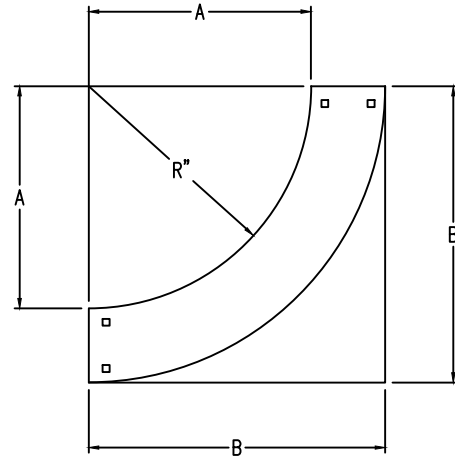

Steel Ladder/Ventilated Tray

Vertical Inside 90° ELBOW (6"H)

Vertical Inside 90° ELBOW (STEEL)
 Manufactured in Canada by Niedax CER

Note: Couplings C/W Hardware are supplied with each fitting.

END VIEW

RUNG END VIEW

STEEL LADDER/VENTILATED TRAY VERTICAL INSIDE 90° ELBOW ORDERING DATA EXAMPLE

L D S 5 3 - (Width) - VI90 - (Radius)

2799 Barton St E
 Hamilton, ON L8E 2J8
 Toll Free: 1 877.213.8045
 Phone: 905.337.7522
 Cerinc.ca

NOTES:
 * CSA Ventilated tray has a rung spacing of 4" between rungs.