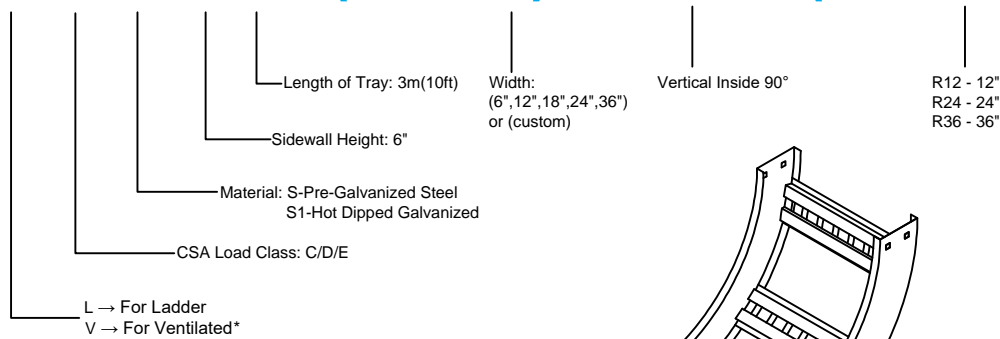

Steel Ladder/Ventilated Tray

Vertical Inside 90° ELBOW (6"H)

Vertical Inside 90° ELBOW (STEEL)
 Manufactured in Canada by Niedax CER

Note: Couplings C/W Hardware are supplied with each fitting.

END VIEW

RUNG END VIEW

STEEL LADDER/VENTILATED TRAY VERTICAL INSIDE 90° ELBOW ORDERING DATA EXAMPLE

L D S 5 3 - (Width) - VI90 - (Radius)

2799 Barton St E
 Hamilton, ON L8E 2J8
 Toll Free: 1 877.213.8045
 Phone: 905.337.7522
 Cerinc.ca

NOTES:
 * CSA Ventilated tray has a rung spacing of 4" between rungs.