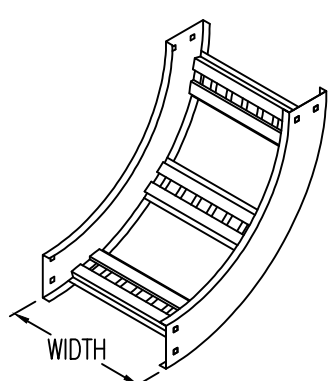

Steel Ladder/Ventilated Tray

Vertical Inside 90° ELBOW (6"H)

Vertical Inside 90° ELBOW (STEEL)
 Manufactured in Canada by Niedax CER

Note: Couplings C/W Hardware are supplied with each fitting.

END VIEW

RUNG END VIEW

STEEL LADDER/VENTILATED TRAY VERTICAL INSIDE 90° ELBOW ORDERING DATA EXAMPLE

L D S 5 3 - (Width) - VI90 - (Radius)

2799 Barton St E
 Hamilton, ON L8E 2J8
 Toll Free: 1 877.213.8045
 Phone: 905.337.7522
 Cerinc.ca

NOTES:
 * CSA Ventilated tray has a rung spacing of 4" between rungs.