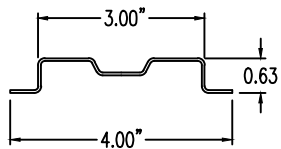

Steel Ladder/Ventilated Tray

Vertical Inside 90° ELBOW (6"H)

Vertical Inside 90° ELBOW (STEEL)
 Manufactured in Canada by Niedax CER

Note: Couplings C/W Hardware are supplied with each fitting.

END VIEW

RUNG END VIEW

STEEL LADDER/VENTILATED TRAY VERTICAL INSIDE 90° ELBOW ORDERING DATA EXAMPLE

L D S 5 3 - (Width) - VI90 - (Radius)

2799 Barton St E
 Hamilton, ON L8E 2J8
 Toll Free: 1 877.213.8045
 Phone: 905.337.7522
 Cerinc.ca

NOTES:
 * CSA Ventilated tray has a rung spacing of 4" between rungs.