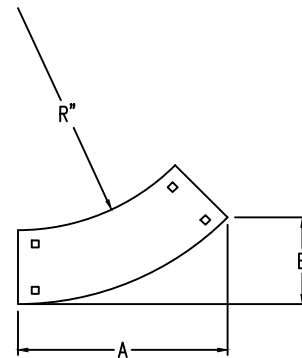

Steel Ladder/Ventilated Tray

Vertical Inside 45° ELBOW (6"H)

Vertical Inside 45° ELBOW (STEEL)
 Manufactured in Canada by Niedax CER

Note: Couplings C/W Hardware are supplied with each fitting.

END VIEW

RUNG END VIEW

STEEL LADDER/VENTILATED TRAY VERTICAL INSIDE 45° ELBOW ORDERING DATA EXAMPLE

L C S 6 3 - (Width) - VI45 - (Radius)

2799 Barton St E
 Hamilton, ON L8E 2J8
 Toll Free: 1 877.213.8045
 Phone: 905.337.7522
 Cerinc.ca

NOTES:

* CSA Ventilated tray has a rung spacing of 4" between rungs.