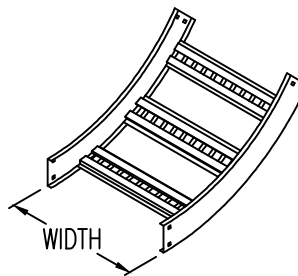

Steel Ladder/Ventilated Tray

Vertical Inside 45° ELBOW (6"H)

Vertical Inside 45° ELBOW (STEEL)
 Manufactured in Canada by Niedax CER

Note: Couplings C/W Hardware are supplied with each fitting.

END VIEW

RUNG END VIEW

STEEL LADDER/VENTILATED TRAY VERTICAL INSIDE 45° ELBOW ORDERING DATA EXAMPLE

L C S 6 3 - (Width) - VI45 - (Radius)

2799 Barton St E
 Hamilton, ON L8E 2J8
 Toll Free: 1 877.213.8045
 Phone: 905.337.7522
 Cerinc.ca

NOTES:

* CSA Ventilated tray has a rung spacing of 4" between rungs.