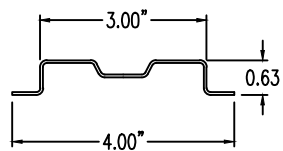

Steel Ladder/Ventilated Tray

Vertical Inside 45° ELBOW (6"H)

Vertical Inside 45° ELBOW (STEEL)
 Manufactured in Canada by Niedax CER

Note: Couplings C/W Hardware are supplied with each fitting.

END VIEW

RUNG END VIEW

STEEL LADDER/VENTILATED TRAY VERTICAL INSIDE 45° ELBOW ORDERING DATA EXAMPLE

L C S 6 3 - (Width) - VI45 - (Radius)

2799 Barton St E
 Hamilton, ON L8E 2J8
 Toll Free: 1 877.213.8045
 Phone: 905.337.7522
 Cerinc.ca

NOTES:

* CSA Ventilated tray has a rung spacing of 4" between rungs.