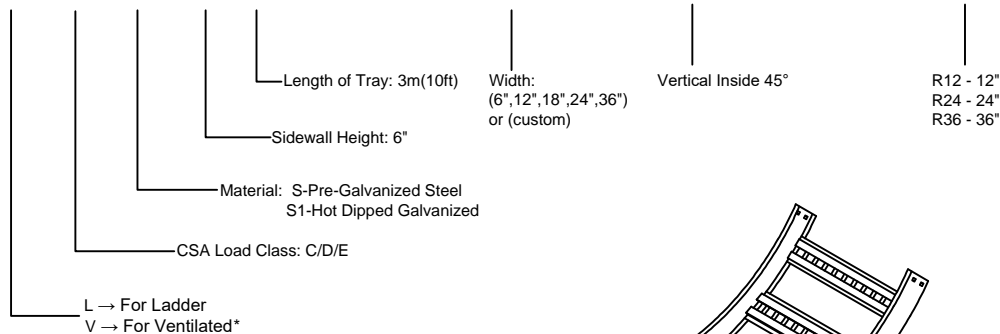

Steel Ladder/Ventilated Tray

Vertical Inside 45° ELBOW (6"H)

Vertical Inside 45° ELBOW (STEEL)
 Manufactured in Canada by Niedax CER

Note: Couplings C/W Hardware are supplied with each fitting.

END VIEW

RUNG END VIEW

STEEL LADDER/VENTILATED TRAY VERTICAL INSIDE 45° ELBOW ORDERING DATA EXAMPLE

L C S 6 3 - (Width) - VI45 - (Radius)

2799 Barton St E
 Hamilton, ON L8E 2J8
 Toll Free: 1 877.213.8045
 Phone: 905.337.7522
 Cerinc.ca

NOTES:

* CSA Ventilated tray has a rung spacing of 4" between rungs.