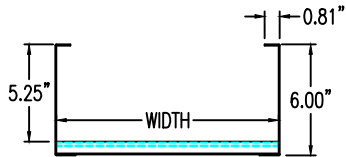

Steel Ladder/Ventilated Tray

Vertical Inside 45° ELBOW (6"H)

Vertical Inside 45° ELBOW (STEEL)
 Manufactured in Canada by Niedax CER

Note: Couplings C/W Hardware are supplied with each fitting.

END VIEW

RUNG END VIEW

STEEL LADDER/VENTILATED TRAY VERTICAL INSIDE 45° ELBOW ORDERING DATA EXAMPLE

L C S 6 3 - (Width) - VI45 - (Radius)

2799 Barton St E
 Hamilton, ON L8E 2J8
 Toll Free: 1 877.213.8045
 Phone: 905.337.7522
 Cerinc.ca

NOTES:

* CSA Ventilated tray has a rung spacing of 4" between rungs.