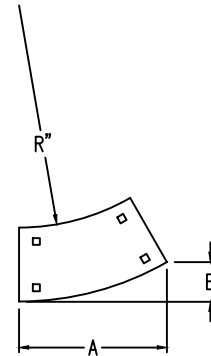

## Vertical Inside 30° ELBOW (6"H)

**Vertical Inside 30° ELBOW (STEEL)**  
 Manufactured in Canada by Niedax CER

**Note:** Couplings C/W Hardware are supplied with each fitting.

END VIEW

RUNG END VIEW

### STEEL LADDER/VENTILATED TRAY VERTICAL INSIDE 30° ELBOW ORDERING DATA EXAMPLE