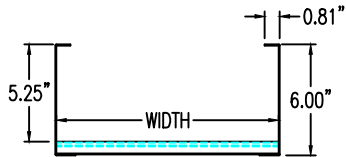

## Vertical Inside 30° ELBOW (6"H)

**Vertical Inside 30° ELBOW (STEEL)**  
 Manufactured in Canada by Niedax CER

**Note:** Couplings C/W Hardware are supplied with each fitting.

END VIEW

RUNG END VIEW

### STEEL LADDER/VENTILATED TRAY VERTICAL INSIDE 30° ELBOW ORDERING DATA EXAMPLE