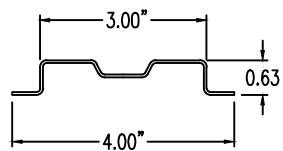

## Vertical Inside 30° ELBOW (6"H)

**Vertical Inside 30° ELBOW (STEEL)**  
 Manufactured in Canada by Niedax CER

**Note:** Couplings C/W Hardware are supplied with each fitting.

END VIEW

RUNG END VIEW