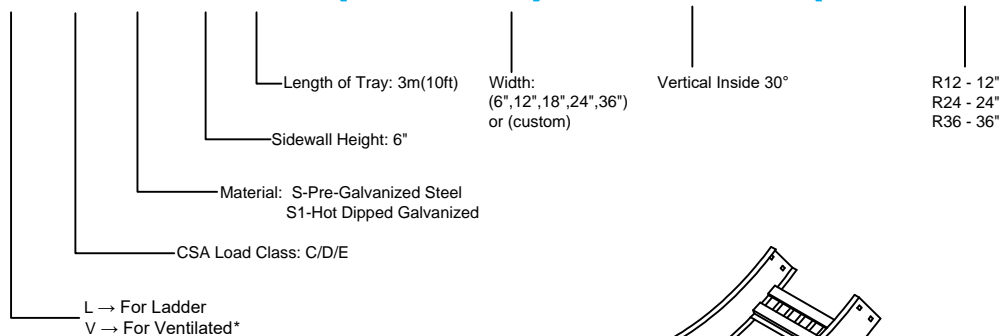

STEEL LADDER/VENTILATED TRAY VERTICAL INSIDE 30° ELBOW ORDERING DATA EXAMPLE

L C S 6 3 - (Width) - VI30 - (Radius)

2799 Barton St E
Hamilton, ON L8E 2J8
Toll Free: 1 877.213.8045
Phone: 905.337.7522
Cerinc.ca

NOTES:

* CSA Ventilated tray has a rung spacing of 4" between rungs.