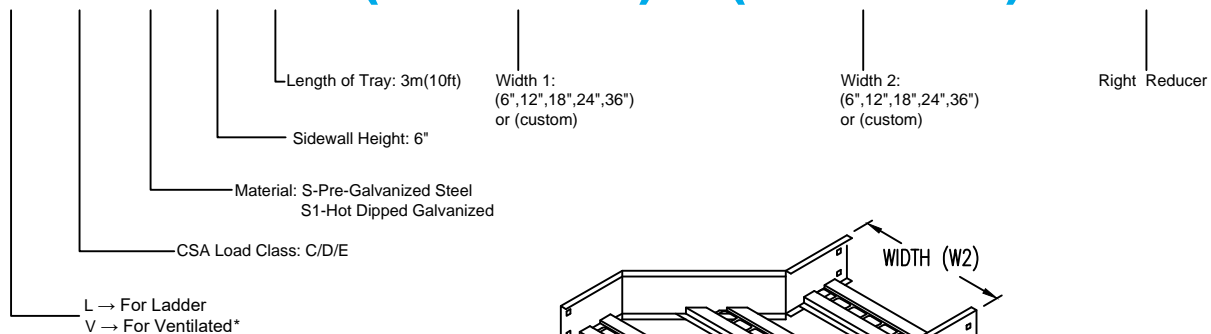

Steel Ladder/Ventilated Tray

Right Reducer (STEEL)

Manufactured in Canada by Niedax CER

Right Reducer (6"H)

Note: Couplings C/W Hardware are supplied with each fitting.

STEEL LADDER/VENTILATED TRAY RIGHT REDUCER ORDERING DATA EXAMPLE

L C S 6 3 - (Width 1) - (Width 2) - RR

2799 Barton St E
Hamilton, ON L8E 2J8
Toll Free: 1 877.213.8045
Phone:905.337.7522
Cerinc.ca

NOTES:

* CSA Ventilated tray has a rung spacing of 4" between rungs.