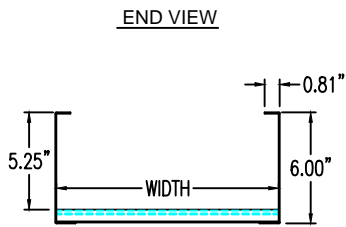

Steel Ladder/Ventilated Tray

Right Reducer (STEEL)

Manufactured in Canada by Niedax CER

Right Reducer (6"H)

Note: Couplings C/W Hardware are supplied with each fitting.

STEEL LADDER/VENTILATED TRAY RIGHT REDUCER ORDERING DATA EXAMPLE

L C S 6 3 - (Width 1) - (Width 2) - RR

2799 Barton St E
Hamilton, ON L8E 2J8
Toll Free: 1 877.213.8045
Phone:905.337.7522
Cerinc.ca

NOTES:

* CSA Ventilated tray has a rung spacing of 4" between rungs.