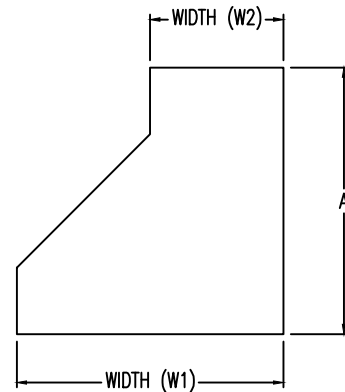

Steel Ladder/Ventilated Tray

Right Reducer (STEEL)

Manufactured in Canada by Niedax CER

Right Reducer (6"H)

Note: Couplings C/W Hardware are supplied with each fitting.

STEEL LADDER/VENTILATED TRAY RIGHT REDUCER ORDERING DATA EXAMPLE

L C S 6 3 - (Width 1) - (Width 2) - RR

2799 Barton St E
Hamilton, ON L8E 2J8
Toll Free: 1 877.213.8045
Phone:905.337.7522
Cerinc.ca

NOTES:

* CSA Ventilated tray has a rung spacing of 4" between rungs.