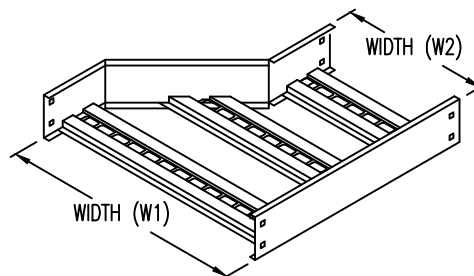

Steel Ladder/Ventilated Tray

Right Reducer (STEEL)

Manufactured in Canada by Niedax CER

Right Reducer (6"H)

Note: Couplings C/W Hardware are supplied with each fitting.

STEEL LADDER/VENTILATED TRAY RIGHT REDUCER ORDERING DATA EXAMPLE

L C S 6 3 - (Width 1) - (Width 2) - RR

2799 Barton St E
Hamilton, ON L8E 2J8
Toll Free: 1 877.213.8045
Phone:905.337.7522
Cerinc.ca

NOTES:

* CSA Ventilated tray has a rung spacing of 4" between rungs.