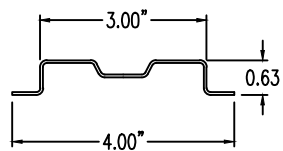

Steel Ladder/Ventilated Tray

Right Reducer (STEEL)

Manufactured in Canada by Niedax CER

Right Reducer (6"H)

Note: Couplings C/W Hardware are supplied with each fitting.

STEEL LADDER/VENTILATED TRAY RIGHT REDUCER ORDERING DATA EXAMPLE

L C S 6 3 - (Width 1) - (Width 2) - RR

2799 Barton St E
Hamilton, ON L8E 2J8
Toll Free: 1 877.213.8045
Phone:905.337.7522
Cerinc.ca

NOTES:

* CSA Ventilated tray has a rung spacing of 4" between rungs.