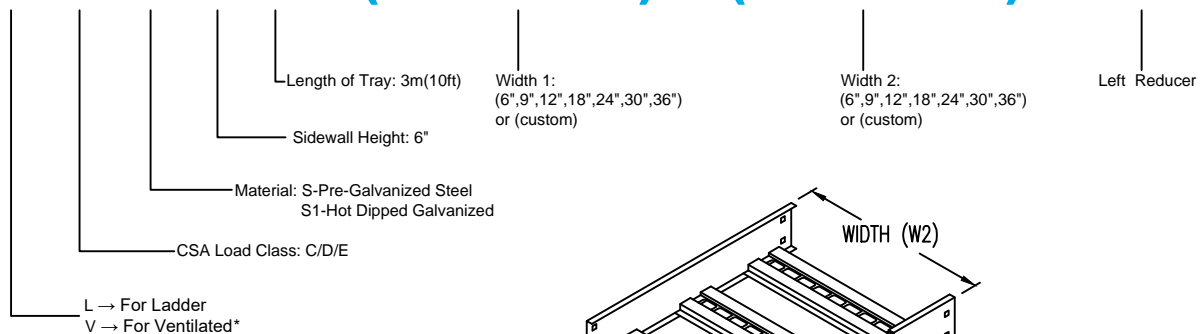

STEEL LADDER/VENTILATED TRAY LEFT REDUCER ORDERING DATA EXAMPLE

L C S 6 3 - (Width 1) - (Width 2) - LR

2799 Barton St E
Hamilton, ON L8E 2J8
Toll Free: 1 877.213.8045
Phone:905.337.7522
Cerinc.ca

NOTES:

* CSA Ventilated tray has a rung spacing of 4" between rungs.