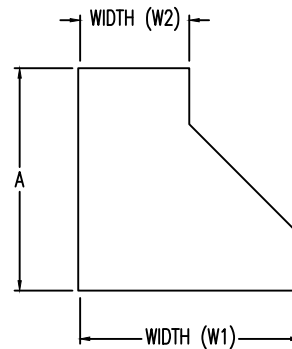

Steel Ladder/Ventilated Tray

Left Reducer (6"H)

LEFT REDUCER (STEEL)

Manufactured in Canada by Niedax CER

Note: Couplings C/W Hardware are supplied with each fitting.

STEEL LADDER/VENTILATED TRAY LEFT REDUCER ORDERING DATA EXAMPLE

L C S 6 3 - (Width 1) - (Width 2) - LR

2799 Barton St E
Hamilton, ON L8E 2J8
Toll Free: 1 877.213.8045
Phone:905.337.7522
Cerinc.ca

NOTES:

* CSA Ventilated tray has a rung spacing of 4" between rungs.