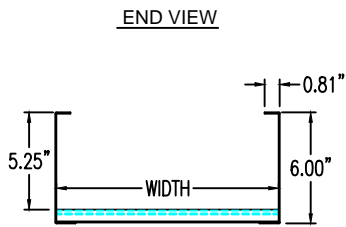

Steel Ladder/Ventilated Tray

Left Reducer (6"H)

LEFT REDUCER (STEEL)

Manufactured in Canada by Niedax CER

Note: Couplings C/W Hardware are supplied with each fitting.

RUNG END VIEW