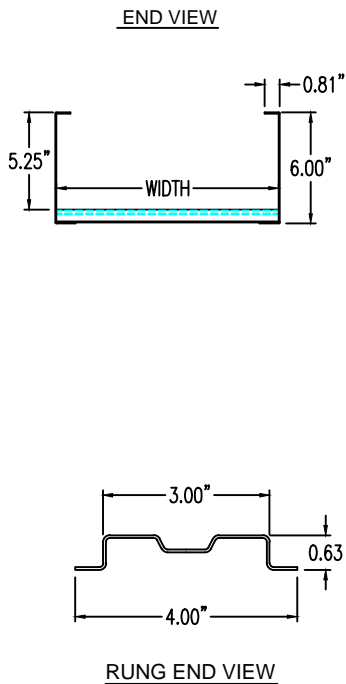

Steel Ladder/Ventilated Tray

Horizontal 45° ELBOW (6"H)

HORIZONTAL 45° ELBOW (STEEL)
 Manufactured in Canada by Niedax CER

Note: Couplings C/W Hardware are supplied with each fitting.

STEEL LADDER/VENTILATED TRAY HORIZONTAL 45° ELBOW ORDERING DATA EXAMPLE

L C S 6 3 - (Width) - H45 - (Radius)

2799 Barton St E
 Hamilton, ON L8E 2J8
 Toll Free: 1 877.213.8045
 Phone: 905.337.7522
 Cerinc.ca

NOTES:
 * CSA Ventilated tray has a rung spacing of 4" between rungs.