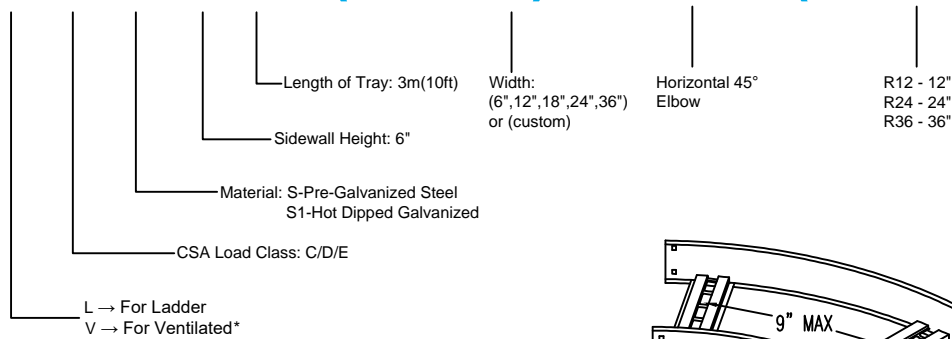

Steel Ladder/Ventilated Tray

Horizontal 45° ELBOW (6"H)

HORIZONTAL 45° ELBOW (STEEL)
 Manufactured in Canada by Niedax CER

Note: Couplings C/W Hardware are supplied with each fitting.

STEEL LADDER/VENTILATED TRAY HORIZONTAL 45° ELBOW ORDERING DATA EXAMPLE

L C S 6 3 - (Width) - H45 - (Radius)

2799 Barton St E
 Hamilton, ON L8E 2J8
 Toll Free: 1 877.213.8045
 Phone: 905.337.7522
 Cerinc.ca

NOTES:
 * CSA Ventilated tray has a rung spacing of 4" between rungs.