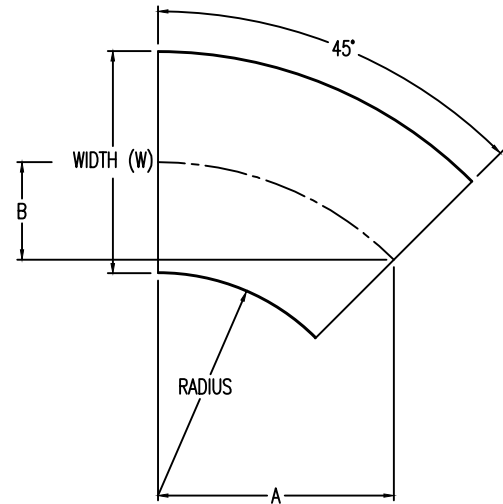

Steel Ladder/Ventilated Tray

Horizontal 45° ELBOW (6"H)

HORIZONTAL 45° ELBOW (STEEL)
 Manufactured in Canada by Niedax CER

Note: Couplings C/W Hardware are supplied with each fitting.

STEEL LADDER/VENTILATED TRAY HORIZONTAL 45° ELBOW ORDERING DATA EXAMPLE

L C S 6 3 - (Width) - H45 - (Radius)

2799 Barton St E
 Hamilton, ON L8E 2J8
 Toll Free: 1 877.213.8045
 Phone: 905.337.7522
 Cerinc.ca

NOTES:
 * CSA Ventilated tray has a rung spacing of 4" between rungs.