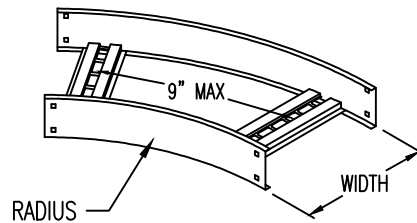

Steel Ladder/Ventilated Tray

Horizontal 45° ELBOW (6"H)

HORIZONTAL 45° ELBOW (STEEL)
 Manufactured in Canada by Niedax CER

Note: Couplings C/W Hardware are supplied with each fitting.

STEEL LADDER/VENTILATED TRAY HORIZONTAL 45° ELBOW ORDERING DATA EXAMPLE

L C S 6 3 - (Width) - H45 - (Radius)

2799 Barton St E
 Hamilton, ON L8E 2J8
 Toll Free: 1 877.213.8045
 Phone: 905.337.7522
 Cerinc.ca

NOTES:
 * CSA Ventilated tray has a rung spacing of 4" between rungs.