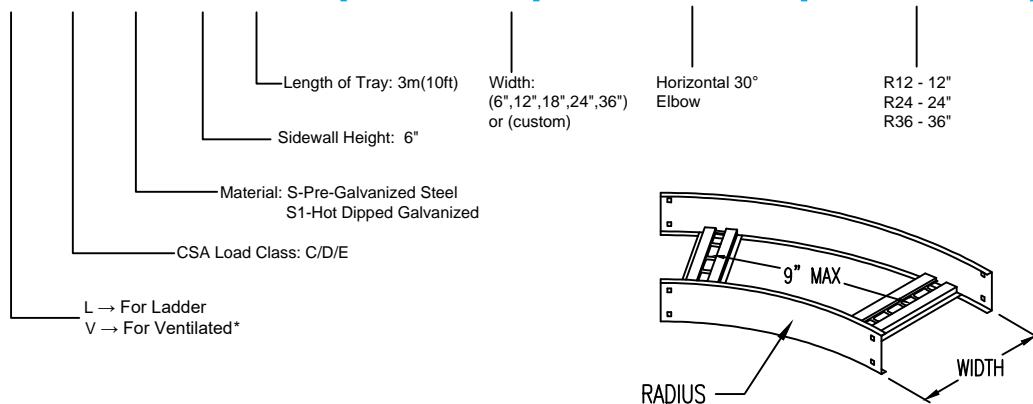

## Horizontal 30° ELBOW (6"H)

**HORIZONTAL 30° ELBOW (ALUMINUM)**  
 Manufactured in Canada by Niedax CER

**Note:** Couplings C/W Hardware are supplied with each fitting.

### STEEL LADDER/VENTILATED TRAY HORIZONTAL 30° ELBOW ORDERING DATA EXAMPLE

## L C S 6 3 - (Width) - H30 - (Radius)

**NOTES:**

\* CSA Ventilated tray has a rung spacing of 4" between rungs.

2799 Barton St E  
 Hamilton, ON L8E 2J8  
 Toll Free: 1 877.213.8045  
 Phone: 905.337.7522  
 Cerinc.ca