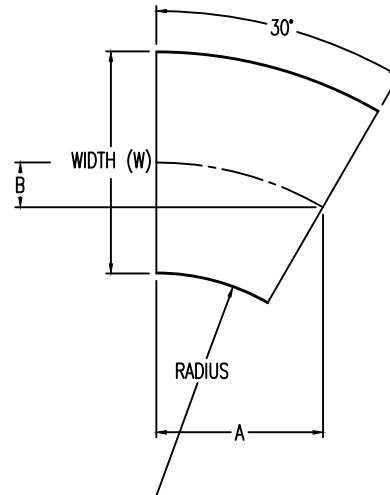

# Steel Ladder/Ventilated Tray

## Horizontal 30° ELBOW (6"H)

**HORIZONTAL 30° ELBOW (ALUMINUM)**  
 Manufactured in Canada by Niedax CER

**Note:** Couplings C/W Hardware are supplied with each fitting.

### STEEL LADDER/VENTILATED TRAY HORIZONTAL 30° ELBOW ORDERING DATA EXAMPLE