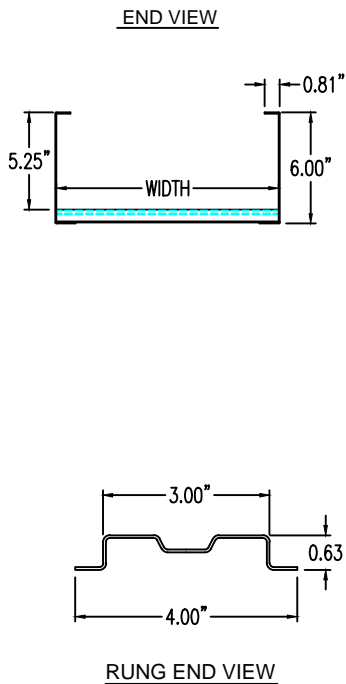

# Steel Ladder/Ventilated Tray

## Horizontal 30° ELBOW (6"H)

**HORIZONTAL 30° ELBOW (ALUMINUM)**  
 Manufactured in Canada by Niedax CER

**Note:** Couplings C/W Hardware are supplied with each fitting.

### STEEL LADDER/VENTILATED TRAY HORIZONTAL 30° ELBOW ORDERING DATA EXAMPLE

## L C S 6 3 - (Width) - H30 - (Radius)

**NOTES:**

\* CSA Ventilated tray has a rung spacing of 4" between rungs.

2799 Barton St E  
 Hamilton, ON L8E 2J8  
 Toll Free: 1 877.213.8045  
 Phone: 905.337.7522  
 Cerinc.ca