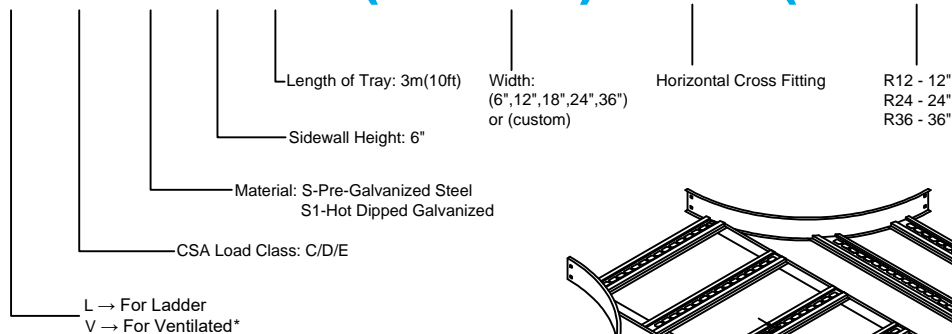

STEEL LADDER/VENTILATED TRAY HORIZONTAL CROSS ORDERING DATA EXAMPLE

L C S 6 3 - (Width) - X - (Radius)

2799 Barton St E
Hamilton, ON L8E 2J8
Toll Free: 1 877.213.8045
Phone: 905.337.7522
Cerinc.ca

NOTES:

* CSA Ventilated tray has a rung spacing of 4" between rungs.