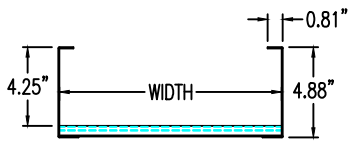

## Vertical Outside 90° ELBOW (5"H)

**Vertical Outside 90° ELBOW (STEEL)**  
 Manufactured in Canada by Niedax CER

**Note:** Couplings C/W Hardware are supplied with each fitting.

END VIEW

RUNG END VIEW

## L D S 5 3 - (Width) - VO90 - (Radius)

**NOTES:**

\* CSA Ventilated tray has a rung spacing of 4" between rungs.

2799 Barton St E  
 Hamilton, ON L8E 2J8  
 Toll Free: 1 877.213.8045  
 Phone:905.337.7522  
 Cerinc.ca