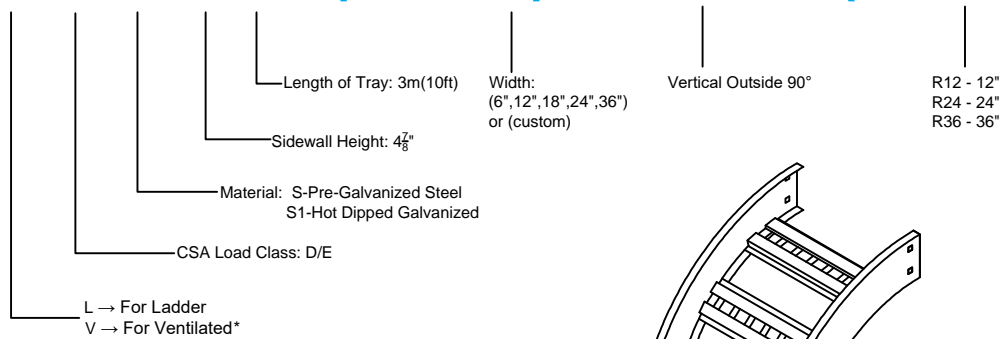

## Vertical Outside 90° ELBOW (5"H)

**Vertical Outside 90° ELBOW (STEEL)**  
 Manufactured in Canada by Niedax CER

**Note:** Couplings C/W Hardware are supplied with each fitting.

END VIEW

RUNG END VIEW

### STEEL LADDER/VENTILATED TRAY VERTICAL OUTSIDE 90° ELBOW ORDERING DATA EXAMPLE

## L D S 5 3 - (Width) - VO90 - (Radius)

**NOTES:**

\* CSA Ventilated tray has a rung spacing of 4" between rungs.

2799 Barton St E  
 Hamilton, ON L8E 2J8  
 Toll Free: 1 877.213.8045  
 Phone:905.337.7522  
 Cerinc.ca