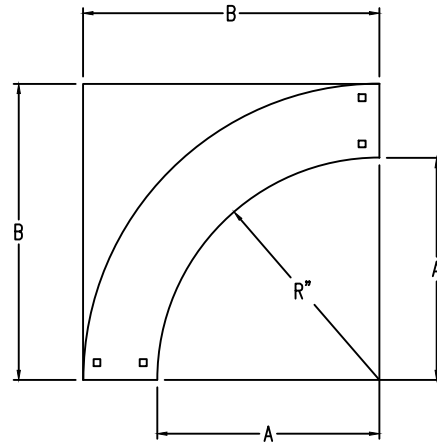

## Vertical Outside 90° ELBOW (5"H)

**Vertical Outside 90° ELBOW (STEEL)**  
 Manufactured in Canada by Niedax CER

**Note:** Couplings C/W Hardware are supplied with each fitting.

END VIEW

RUNG END VIEW

### STEEL LADDER/VENTILATED TRAY VERTICAL OUTSIDE 90° ELBOW ORDERING DATA EXAMPLE

## L D S 5 3 - (Width) - VO90 - (Radius)

**NOTES:**

\* CSA Ventilated tray has a rung spacing of 4" between rungs.

2799 Barton St E  
 Hamilton, ON L8E 2J8  
 Toll Free: 1 877.213.8045  
 Phone:905.337.7522  
 Cerinc.ca