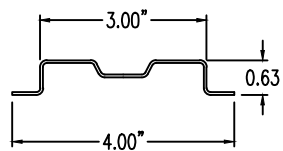

## Vertical Outside 90° ELBOW (5"H)

**Vertical Outside 90° ELBOW (STEEL)**  
 Manufactured in Canada by Niedax CER

**Note:** Couplings C/W Hardware are supplied with each fitting.

END VIEW

RUNG END VIEW

## L D S 5 3 - (Width) - VO90 - (Radius)

**NOTES:**

\* CSA Ventilated tray has a rung spacing of 4" between rungs.

2799 Barton St E  
 Hamilton, ON L8E 2J8  
 Toll Free: 1 877.213.8045  
 Phone:905.337.7522  
 Cerinc.ca