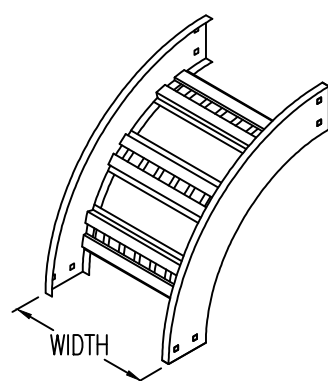

## Vertical Outside 90° ELBOW (5"H)

**Vertical Outside 90° ELBOW (STEEL)**  
 Manufactured in Canada by Niedax CER

**Note:** Couplings C/W Hardware are supplied with each fitting.

END VIEW

RUNG END VIEW

### STEEL LADDER/VENTILATED TRAY VERTICAL OUTSIDE 90° ELBOW ORDERING DATA EXAMPLE

## L D S 5 3 - (Width) - VO90 - (Radius)

**NOTES:**

\* CSA Ventilated tray has a rung spacing of 4" between rungs.

2799 Barton St E  
 Hamilton, ON L8E 2J8  
 Toll Free: 1 877.213.8045  
 Phone:905.337.7522  
 Cerinc.ca