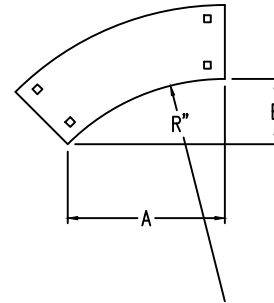

Steel Ladder/Ventilated Tray

Vertical Outside 45° ELBOW (5"H)

Vertical Outside 45° ELBOW (STEEL)
 Manufactured in Canada by Niedax CER

Note: Couplings C/W Hardware are supplied with each fitting.

END VIEW

RUNG END VIEW

STEEL LADDER/VENTILATED TRAY VERTICAL OUTSIDE 45° ELBOW ORDERING DATA EXAMPLE

L D S 5 3 - (Width) - VO45 - (Radius)

2799 Barton St E
 Hamilton, ON L8E 2J8
 Toll Free: 1 877.213.8045
 Phone: 905.337.7522
 Cerinc.ca

NOTES:
 * CSA Ventiladed tray has a rung spacing of 4" between rungs.