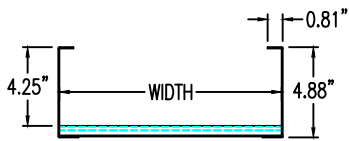

Steel Ladder/Ventilated Tray

Vertical Outside 45° ELBOW (5"H)

Vertical Outside 45° ELBOW (STEEL)
 Manufactured in Canada by Niedax CER

Note: Couplings C/W Hardware are supplied with each fitting.

END VIEW

RUNG END VIEW

STEEL LADDER/VENTILATED TRAY VERTICAL OUTSIDE 45° ELBOW ORDERING DATA EXAMPLE

L D S 5 3 - (Width) - VO45 - (Radius)

2799 Barton St E
 Hamilton, ON L8E 2J8
 Toll Free: 1 877.213.8045
 Phone: 905.337.7522
 Cerinc.ca

NOTES:
 * CSA Ventiladed tray has a rung spacing of 4" between rungs.