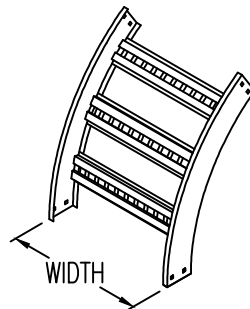

Steel Ladder/Ventilated Tray

Vertical Outside 45° ELBOW (5"H)

Vertical Outside 45° ELBOW (STEEL)
 Manufactured in Canada by Niedax CER

Note: Couplings C/W Hardware are supplied with each fitting.

END VIEW

RUNG END VIEW

STEEL LADDER/VENTILATED TRAY VERTICAL OUTSIDE 45° ELBOW ORDERING DATA EXAMPLE

L D S 5 3 - (Width) - VO45 - (Radius)

2799 Barton St E
 Hamilton, ON L8E 2J8
 Toll Free: 1 877.213.8045
 Phone: 905.337.7522
 Cerinc.ca

NOTES:
 * CSA Ventiladed tray has a rung spacing of 4" between rungs.