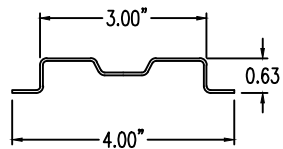

Steel Ladder/Ventilated Tray

Vertical Outside 45° ELBOW (5"H)

Vertical Outside 45° ELBOW (STEEL)
 Manufactured in Canada by Niedax CER

Note: Couplings C/W Hardware are supplied with each fitting.

END VIEW

RUNG END VIEW

STEEL LADDER/VENTILATED TRAY VERTICAL OUTSIDE 45° ELBOW ORDERING DATA EXAMPLE

L D S 5 3 - (Width) - VO45 - (Radius)

2799 Barton St E
 Hamilton, ON L8E 2J8
 Toll Free: 1 877.213.8045
 Phone: 905.337.7522
 Cerinc.ca

NOTES:
 * CSA Ventiladed tray has a rung spacing of 4" between rungs.