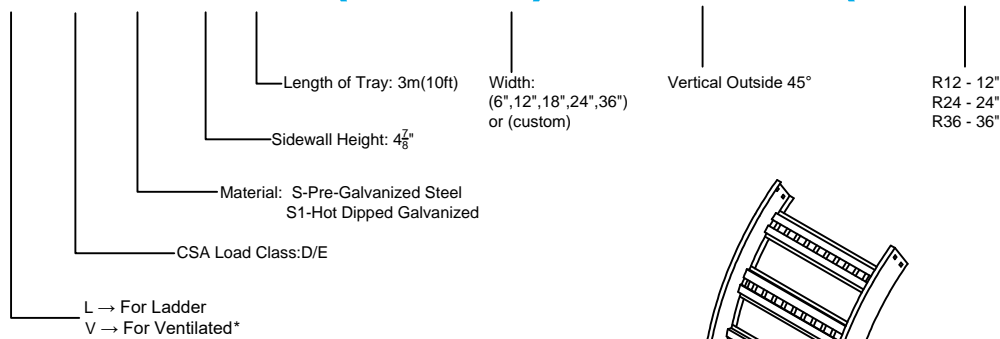

Steel Ladder/Ventilated Tray

Vertical Outside 45° ELBOW (5"H)

Vertical Outside 45° ELBOW (STEEL)
 Manufactured in Canada by Niedax CER

Note: Couplings C/W Hardware are supplied with each fitting.

END VIEW

RUNG END VIEW

STEEL LADDER/VENTILATED TRAY VERTICAL OUTSIDE 45° ELBOW ORDERING DATA EXAMPLE

L D S 5 3 - (Width) - VO45 - (Radius)

2799 Barton St E
 Hamilton, ON L8E 2J8
 Toll Free: 1 877.213.8045
 Phone: 905.337.7522
 Cerinc.ca

NOTES:
 * CSA Ventiladed tray has a rung spacing of 4" between rungs.