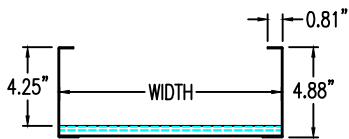

Steel Ladder/Ventilated Tray

Vertical Outside 30° ELBOW (5"H)

Vertical Outside 30° ELBOW (STEEL)
 Manufactured in Canada by Niedax CER

Note: Couplings C/W Hardware are supplied with each fitting.

END VIEW

RUNG END VIEW

STEEL LADDER/VENTILATED TRAY VERTICAL OUTSIDE 30° ELBOW ORDERING DATA EXAMPLE

L D S 5 3 - (Width) - VO30 - (Radius)

2799 Barton St E
 Hamilton, ON L8E 2J8
 Toll Free: 1 877.213.8045
 Phone: 905.337.7522
 Cerinc.ca

NOTES:
 * CSA Ventilated tray has a rung spacing of 4" between rungs.