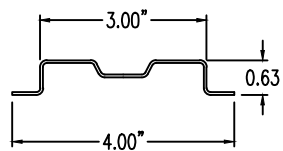

Steel Ladder/Ventilated Tray

Vertical Outside 30° ELBOW (5"H)

Vertical Outside 30° ELBOW (STEEL)
 Manufactured in Canada by Niedax CER

Note: Couplings C/W Hardware are supplied with each fitting.

END VIEW

RUNG END VIEW

STEEL LADDER/VENTILATED TRAY VERTICAL OUTSIDE 30° ELBOW ORDERING DATA EXAMPLE

L D S 5 3 - (Width) - VO30 - (Radius)

2799 Barton St E
 Hamilton, ON L8E 2J8
 Toll Free: 1 877.213.8045
 Phone: 905.337.7522
 Cerinc.ca

NOTES:
 * CSA Ventilated tray has a rung spacing of 4" between rungs.