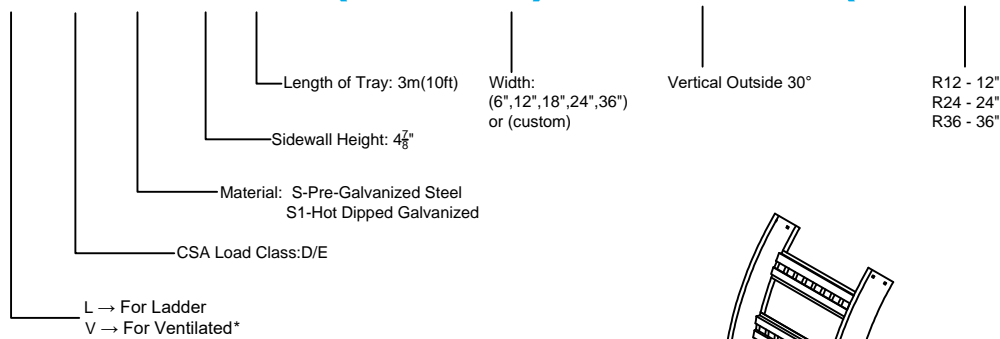

Steel Ladder/Ventilated Tray

Vertical Outside 30° ELBOW (5"H)

Vertical Outside 30° ELBOW (STEEL)
 Manufactured in Canada by Niedax CER

Note: Couplings C/W Hardware are supplied with each fitting.

END VIEW

RUNG END VIEW

STEEL LADDER/VENTILATED TRAY VERTICAL OUTSIDE 30° ELBOW ORDERING DATA EXAMPLE

L D S 5 3 - (Width) - VO30 - (Radius)

2799 Barton St E
 Hamilton, ON L8E 2J8
 Toll Free: 1 877.213.8045
 Phone: 905.337.7522
 Cerinc.ca

NOTES:
 * CSA Ventilated tray has a rung spacing of 4" between rungs.