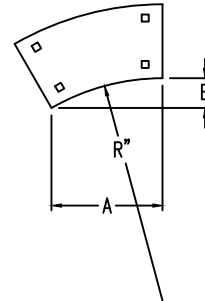

Steel Ladder/Ventilated Tray

Vertical Outside 30° ELBOW (5"H)

Vertical Outside 30° ELBOW (STEEL)
 Manufactured in Canada by Niedax CER

Note: Couplings C/W Hardware are supplied with each fitting.

END VIEW

RUNG END VIEW

STEEL LADDER/VENTILATED TRAY VERTICAL OUTSIDE 30° ELBOW ORDERING DATA EXAMPLE

L D S 5 3 - (Width) - VO30 - (Radius)

2799 Barton St E
 Hamilton, ON L8E 2J8
 Toll Free: 1 877.213.8045
 Phone: 905.337.7522
 Cerinc.ca

NOTES:
 * CSA Ventilated tray has a rung spacing of 4" between rungs.