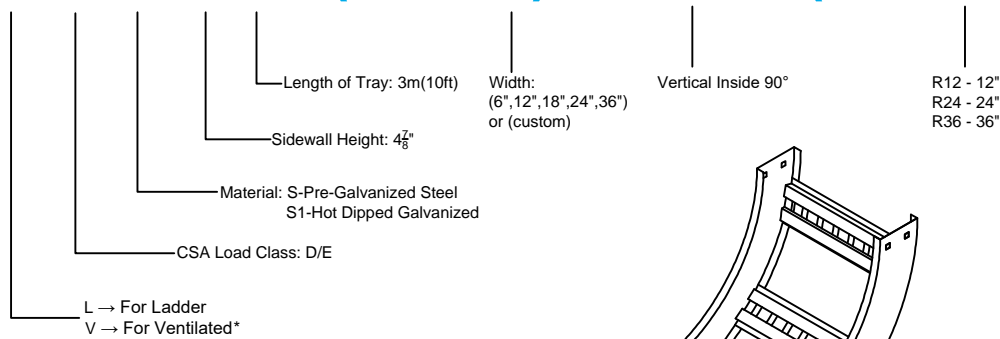

Steel Ladder/Ventilated Tray

Vertical Inside 90° ELBOW (5"H)

Vertical Inside 90° ELBOW (STEEL)
 Manufactured in Canada by Niedax CER

Note: Couplings C/W Hardware are supplied with each fitting.

END VIEW

RUNG END VIEW

STEEL LADDER/VENTILATED TRAY VERTICAL INSIDE 90° ELBOW ORDERING DATA EXAMPLE

L D S 5 3 - (Width) - VI90 - (Radius)

2799 Barton St E
 Hamilton, ON L8E 2J8
 Toll Free: 1 877.213.8045
 Phone: 905.337.7522
 Cerinc.ca

NOTES:
 * CSA Ventilated tray has a rung spacing of 4" between rungs.