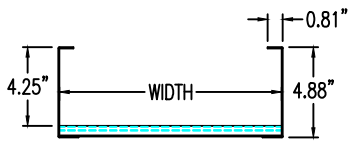

Steel Ladder/Ventilated Tray

Vertical Inside 90° ELBOW (5"H)

Vertical Inside 90° ELBOW (STEEL)
 Manufactured in Canada by Niedax CER

Note: Couplings C/W Hardware are supplied with each fitting.

END VIEW

RUNG END VIEW

STEEL LADDER/VENTILATED TRAY VERTICAL INSIDE 90° ELBOW ORDERING DATA EXAMPLE

L D S 5 3 - (Width) - VI90 - (Radius)

2799 Barton St E
 Hamilton, ON L8E 2J8
 Toll Free: 1 877.213.8045
 Phone: 905.337.7522
 Cerinc.ca

NOTES:
 * CSA Ventilated tray has a rung spacing of 4" between rungs.