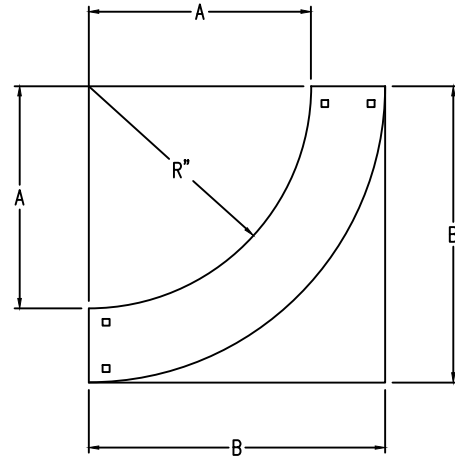

Steel Ladder/Ventilated Tray

Vertical Inside 90° ELBOW (5"H)

Vertical Inside 90° ELBOW (STEEL)
 Manufactured in Canada by Niedax CER

Note: Couplings C/W Hardware are supplied with each fitting.

END VIEW

RUNG END VIEW

STEEL LADDER/VENTILATED TRAY VERTICAL INSIDE 90° ELBOW ORDERING DATA EXAMPLE

L D S 5 3 - (Width) - VI90 - (Radius)

2799 Barton St E
 Hamilton, ON L8E 2J8
 Toll Free: 1 877.213.8045
 Phone: 905.337.7522
 Cerinc.ca

NOTES:
 * CSA Ventilated tray has a rung spacing of 4" between rungs.