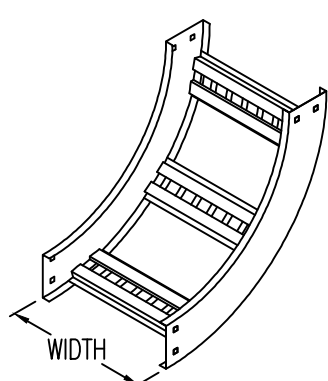

Steel Ladder/Ventilated Tray

Vertical Inside 90° ELBOW (5"H)

Vertical Inside 90° ELBOW (STEEL)
 Manufactured in Canada by Niedax CER

Note: Couplings C/W Hardware are supplied with each fitting.

END VIEW

RUNG END VIEW

STEEL LADDER/VENTILATED TRAY VERTICAL INSIDE 90° ELBOW ORDERING DATA EXAMPLE

L D S 5 3 - (Width) - VI90 - (Radius)

2799 Barton St E
 Hamilton, ON L8E 2J8
 Toll Free: 1 877.213.8045
 Phone: 905.337.7522
 Cerinc.ca

NOTES:
 * CSA Ventilated tray has a rung spacing of 4" between rungs.