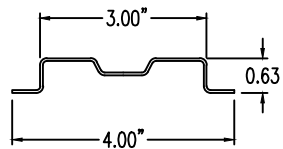

Steel Ladder/Ventilated Tray

Vertical Inside 90° ELBOW (5"H)

Vertical Inside 90° ELBOW (STEEL)
 Manufactured in Canada by Niedax CER

Note: Couplings C/W Hardware are supplied with each fitting.

END VIEW

RUNG END VIEW

STEEL LADDER/VENTILATED TRAY VERTICAL INSIDE 90° ELBOW ORDERING DATA EXAMPLE

L D S 5 3 - (Width) - VI90 - (Radius)

2799 Barton St E
 Hamilton, ON L8E 2J8
 Toll Free: 1 877.213.8045
 Phone: 905.337.7522
 Cerinc.ca

NOTES:
 * CSA Ventilated tray has a rung spacing of 4" between rungs.