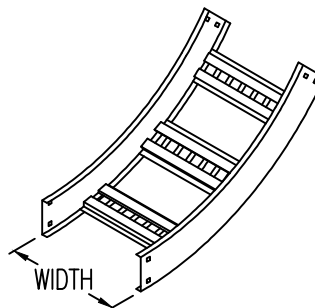

Steel Ladder/Ventilated Tray

Vertical Inside 60° ELBOW (5"H)

Vertical Inside 60° ELBOW (STEEL)
 Manufactured in Canada by Niedax CER

Note: Couplings C/W Hardware are supplied with each fitting.

END VIEW

RUNG END VIEW

STEEL LADDER/VENTILATED TRAY VERTICAL INSIDE 60° ELBOW ORDERING DATA EXAMPLE

L D S 5 3 - (Width) - VI60 - (Radius)

2799 Barton St E
 Hamilton, ON L8E 2J8
 Toll Free: 1 877.213.8045
 Phone: 905.337.7522
 Cerinc.ca

NOTES:

* CSA Ventilated tray has a rung spacing of 4" between rungs.