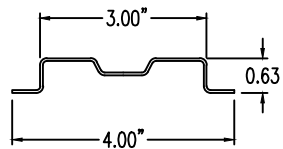

Steel Ladder/Ventilated Tray

Vertical Inside 60° ELBOW (5"H)

Vertical Inside 60° ELBOW (STEEL)
 Manufactured in Canada by Niedax CER

Note: Couplings C/W Hardware are supplied with each fitting.

END VIEW

RUNG END VIEW

STEEL LADDER/VENTILATED TRAY VERTICAL INSIDE 60° ELBOW ORDERING DATA EXAMPLE

L D S 5 3 - (Width) - VI60 - (Radius)

2799 Barton St E
 Hamilton, ON L8E 2J8
 Toll Free: 1 877.213.8045
 Phone: 905.337.7522
 Cerinc.ca

NOTES:

* CSA Ventilated tray has a rung spacing of 4" between rungs.