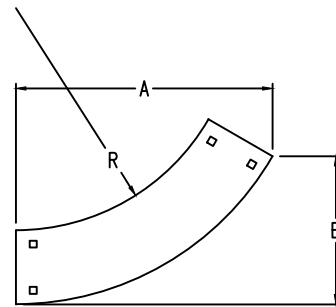

Steel Ladder/Ventilated Tray

Vertical Inside 60° ELBOW (5"H)

Vertical Inside 60° ELBOW (STEEL)
 Manufactured in Canada by Niedax CER

Note: Couplings C/W Hardware are supplied with each fitting.

END VIEW

RUNG END VIEW

STEEL LADDER/VENTILATED TRAY VERTICAL INSIDE 60° ELBOW ORDERING DATA EXAMPLE

L D S 5 3 - (Width) - VI60 - (Radius)

2799 Barton St E
 Hamilton, ON L8E 2J8
 Toll Free: 1 877.213.8045
 Phone: 905.337.7522
 Cerinc.ca

NOTES:

* CSA Ventilated tray has a rung spacing of 4" between rungs.