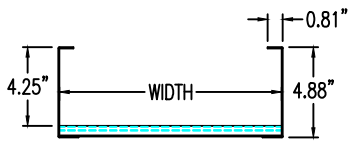

Steel Ladder/Ventilated Tray

Vertical Inside 60° ELBOW (5"H)

Vertical Inside 60° ELBOW (STEEL)
 Manufactured in Canada by Niedax CER

Note: Couplings C/W Hardware are supplied with each fitting.

END VIEW

RUNG END VIEW

STEEL LADDER/VENTILATED TRAY VERTICAL INSIDE 60° ELBOW ORDERING DATA EXAMPLE

L D S 5 3 - (Width) - VI60 - (Radius)

2799 Barton St E
 Hamilton, ON L8E 2J8
 Toll Free: 1 877.213.8045
 Phone: 905.337.7522
 Cerinc.ca

NOTES:

* CSA Ventilated tray has a rung spacing of 4" between rungs.