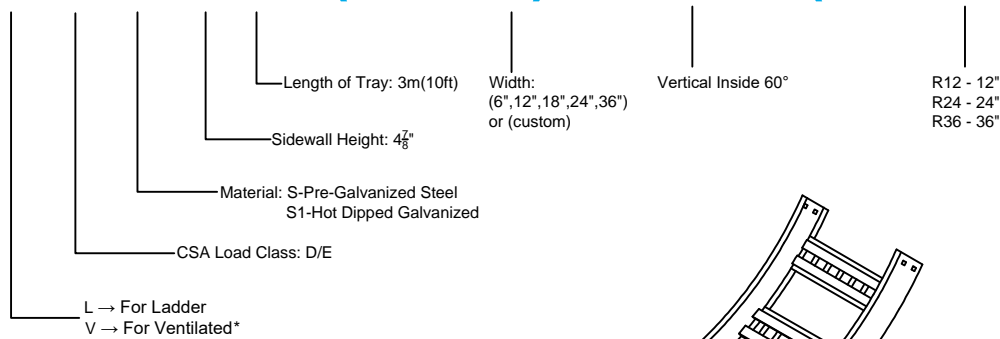

Steel Ladder/Ventilated Tray

Vertical Inside 60° ELBOW (5"H)

Vertical Inside 60° ELBOW (STEEL)
 Manufactured in Canada by Niedax CER

Note: Couplings C/W Hardware are supplied with each fitting.

END VIEW

RUNG END VIEW

STEEL LADDER/VENTILATED TRAY VERTICAL INSIDE 60° ELBOW ORDERING DATA EXAMPLE

L D S 5 3 - (Width) - VI60 - (Radius)

2799 Barton St E
 Hamilton, ON L8E 2J8
 Toll Free: 1 877.213.8045
 Phone: 905.337.7522
 Cerinc.ca

NOTES:

* CSA Ventilated tray has a rung spacing of 4" between rungs.