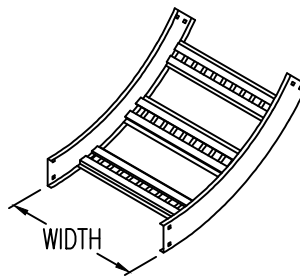

Steel Ladder/Ventilated Tray

Vertical Inside 45° ELBOW (5"H)

Vertical Inside 45° ELBOW (STEEL)
 Manufactured in Canada by Niedax CER

Note: Couplings C/W Hardware are supplied with each fitting.

END VIEW

RUNG END VIEW

STEEL LADDER/VENTILATED TRAY VERTICAL INSIDE 45° ELBOW ORDERING DATA EXAMPLE

L D S 5 3 - (Width) - VI45 - (Radius)

2799 Barton St E
 Hamilton, ON L8E 2J8
 Toll Free: 1 877.213.8045
 Phone:905.337.7522
 Cerinc.ca

NOTES:

* CSA Ventilated tray has a rung spacing of 4" between rungs.