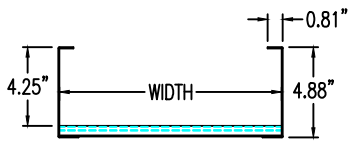

Steel Ladder/Ventilated Tray

Vertical Inside 45° ELBOW (5"H)

Vertical Inside 45° ELBOW (STEEL)
 Manufactured in Canada by Niedax CER

Note: Couplings C/W Hardware are supplied with each fitting.

END VIEW

RUNG END VIEW

STEEL LADDER/VENTILATED TRAY VERTICAL INSIDE 45° ELBOW ORDERING DATA EXAMPLE

L D S 5 3 - (Width) - VI45 - (Radius)

2799 Barton St E
 Hamilton, ON L8E 2J8
 Toll Free: 1 877.213.8045
 Phone:905.337.7522
 Cerinc.ca

NOTES:

* CSA Ventilated tray has a rung spacing of 4" between rungs.