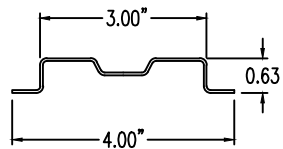

Steel Ladder/Ventilated Tray

Vertical Inside 45° ELBOW (5"H)

Vertical Inside 45° ELBOW (STEEL)
 Manufactured in Canada by Niedax CER

Note: Couplings C/W Hardware are supplied with each fitting.

END VIEW

RUNG END VIEW

STEEL LADDER/VENTILATED TRAY VERTICAL INSIDE 45° ELBOW ORDERING DATA EXAMPLE

L D S 5 3 - (Width) - VI45 - (Radius)

2799 Barton St E
 Hamilton, ON L8E 2J8
 Toll Free: 1 877.213.8045
 Phone:905.337.7522
 Cerinc.ca

NOTES:

* CSA Ventilated tray has a rung spacing of 4" between rungs.