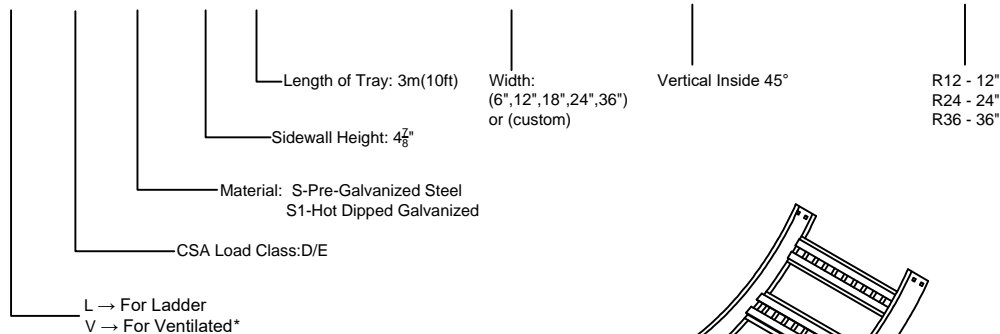

Steel Ladder/Ventilated Tray

Vertical Inside 45° ELBOW (5"H)

Vertical Inside 45° ELBOW (STEEL)
 Manufactured in Canada by Niedax CER

Note: Couplings C/W Hardware are supplied with each fitting.

END VIEW

RUNG END VIEW

STEEL LADDER/VENTILATED TRAY VERTICAL INSIDE 45° ELBOW ORDERING DATA EXAMPLE

L D S 5 3 - (Width) - VI45 - (Radius)

2799 Barton St E
 Hamilton, ON L8E 2J8
 Toll Free: 1 877.213.8045
 Phone:905.337.7522
 Cerinc.ca

NOTES:

* CSA Ventilated tray has a rung spacing of 4" between rungs.