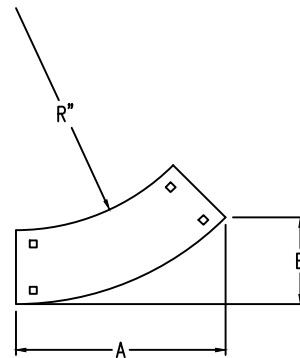

Steel Ladder/Ventilated Tray

Vertical Inside 45° ELBOW (5"H)

Vertical Inside 45° ELBOW (STEEL)
 Manufactured in Canada by Niedax CER

Note: Couplings C/W Hardware are supplied with each fitting.

END VIEW

RUNG END VIEW

STEEL LADDER/VENTILATED TRAY VERTICAL INSIDE 45° ELBOW ORDERING DATA EXAMPLE

L D S 5 3 - (Width) - VI45 - (Radius)

2799 Barton St E
 Hamilton, ON L8E 2J8
 Toll Free: 1 877.213.8045
 Phone:905.337.7522
 Cerinc.ca

NOTES:

* CSA Ventilated tray has a rung spacing of 4" between rungs.