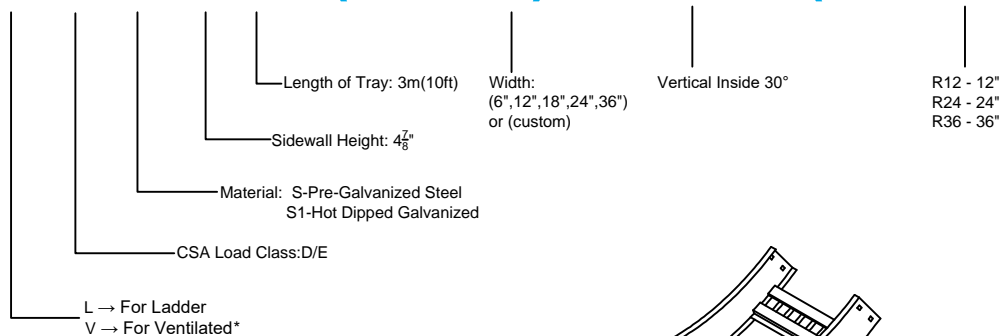

STEEL LADDER/VENTILATED TRAY VERTICAL INSIDE 30° ELBOW ORDERING DATA EXAMPLE

L D S 5 3 - (Width) - VI30 - (Radius)

2799 Barton St E
Hamilton, ON L8E 2J8
Toll Free: 1 877.213.8045
Phone: 905.337.7522
Cerinc.ca

NOTES:

* CSA Ventilated tray has a rung spacing of 4" between rungs.