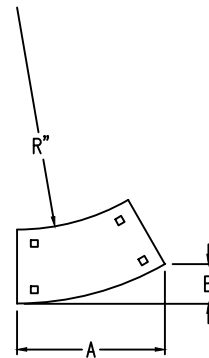

## Vertical Inside 30° ELBOW (5"H)

**Vertical Inside 30° ELBOW (STEEL)**  
 Manufactured in Canada by Niedax CER

**Note:** Couplings C/W Hardware are supplied with each fitting.

END VIEW

RUNG END VIEW

### STEEL LADDER/VENTILATED TRAY VERTICAL INSIDE 30° ELBOW ORDERING DATA EXAMPLE