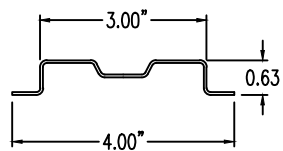

## Vertical Inside 30° ELBOW (5"H)

**Vertical Inside 30° ELBOW (STEEL)**  
 Manufactured in Canada by Niedax CER

**Note:** Couplings C/W Hardware are supplied with each fitting.

END VIEW

RUNG END VIEW