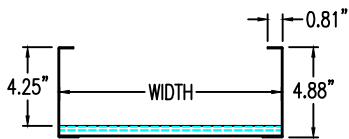

## Vertical Inside 30° ELBOW (5"H)

**Vertical Inside 30° ELBOW (STEEL)**  
 Manufactured in Canada by Niedax CER

**Note:** Couplings C/W Hardware are supplied with each fitting.

END VIEW

RUNG END VIEW