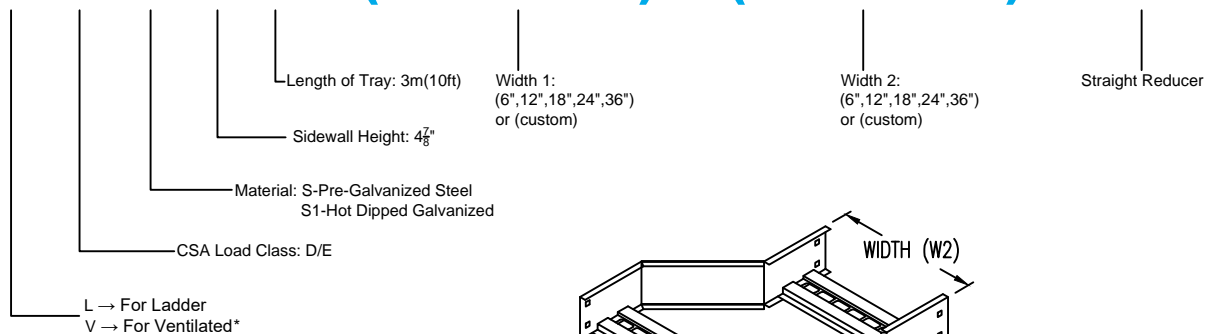

STEEL LADDER/VENTILATED TRAY STRAIGHT REDUCER ORDERING DATA EXAMPLE

L D S 5 3 - (Width 1) - (Width 2) - SR

2799 Barton St E
Hamilton, ON L8E 2J8
Toll Free: 1 877.213.8045
Phone:905.337.7522
Cerinc.ca

NOTES:

* CSA Ventilated tray has a rung spacing of 4" between rungs.