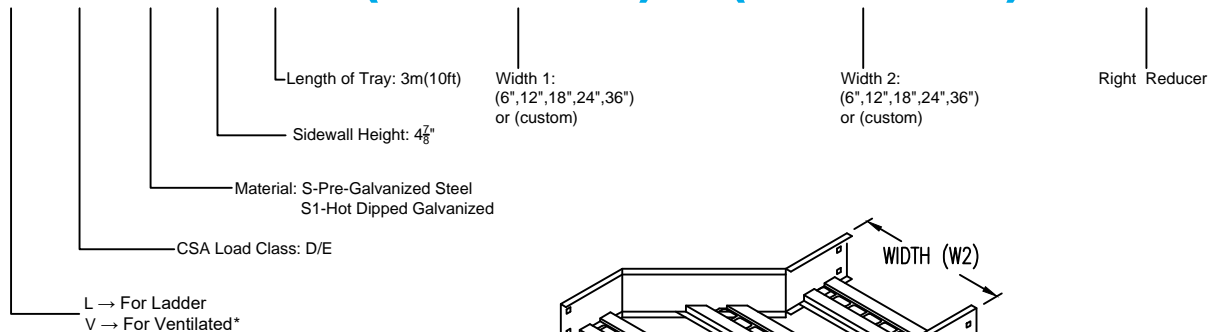

Steel Ladder/Ventilated Tray

Right Reducer (5"H)

Right Reducer (STEEL)

Manufactured in Canada by Niedax CER

Note: Couplings C/W Hardware are supplied with each fitting.

END VIEW

RUNG END VIEW

STEEL LADDER/VENTILATED TRAY RIGHT REDUCER ORDERING DATA EXAMPLE

L D S 5 3 - (Width 1) - (Width 2) - RR

2799 Barton St E
Hamilton, ON L8E 2J8
Toll Free: 1 877.213.8045
Phone:905.337.7522
Cerinc.ca

NOTES:

* CSA Ventilated tray has a rung spacing of 4" between rungs.