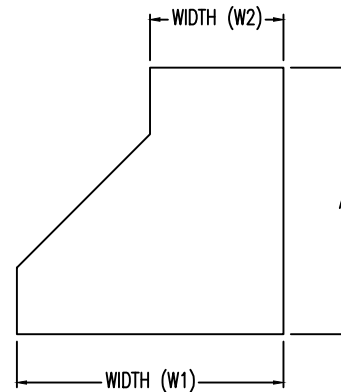

Steel Ladder/Ventilated Tray

Right Reducer (5"H)

Right Reducer (STEEL)

Manufactured in Canada by Niedax CER

Note: Couplings C/W Hardware are supplied with each fitting.

END VIEW

RUNG END VIEW

STEEL LADDER/VENTILATED TRAY RIGHT REDUCER ORDERING DATA EXAMPLE

L D S 5 3 - (Width 1) - (Width 2) - RR

2799 Barton St E
Hamilton, ON L8E 2J8
Toll Free: 1 877.213.8045
Phone:905.337.7522
Cerinc.ca

NOTES:

* CSA Ventilated tray has a rung spacing of 4" between rungs.