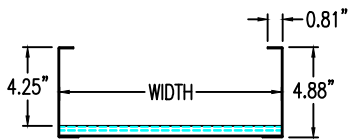

Steel Ladder/Ventilated Tray

Right Reducer (5"H)

Right Reducer (STEEL)

Manufactured in Canada by Niedax CER

Note: Couplings C/W Hardware are supplied with each fitting.

END VIEW

RUNG END VIEW

STEEL LADDER/VENTILATED TRAY RIGHT REDUCER ORDERING DATA EXAMPLE

L D S 5 3 - (Width 1) - (Width 2) - RR

2799 Barton St E
Hamilton, ON L8E 2J8
Toll Free: 1 877.213.8045
Phone:905.337.7522
Cerinc.ca

NOTES:

* CSA Ventilated tray has a rung spacing of 4" between rungs.