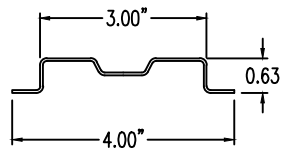

Steel Ladder/Ventilated Tray

Right Reducer (5"H)

Right Reducer (STEEL)

Manufactured in Canada by Niedax CER

Note: Couplings C/W Hardware are supplied with each fitting.

END VIEW

RUNG END VIEW

STEEL LADDER/VENTILATED TRAY RIGHT REDUCER ORDERING DATA EXAMPLE

L D S 5 3 - (Width 1) - (Width 2) - RR

2799 Barton St E
Hamilton, ON L8E 2J8
Toll Free: 1 877.213.8045
Phone:905.337.7522
Cerinc.ca

NOTES:

* CSA Ventilated tray has a rung spacing of 4" between rungs.