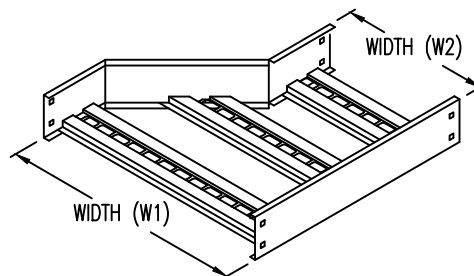

Steel Ladder/Ventilated Tray

Right Reducer (5"H)

Right Reducer (STEEL)

Manufactured in Canada by Niedax CER

Note: Couplings C/W Hardware are supplied with each fitting.

END VIEW

RUNG END VIEW

STEEL LADDER/VENTILATED TRAY RIGHT REDUCER ORDERING DATA EXAMPLE

L D S 5 3 - (Width 1) - (Width 2) - RR

2799 Barton St E
Hamilton, ON L8E 2J8
Toll Free: 1 877.213.8045
Phone:905.337.7522
Cerinc.ca

NOTES:

* CSA Ventilated tray has a rung spacing of 4" between rungs.