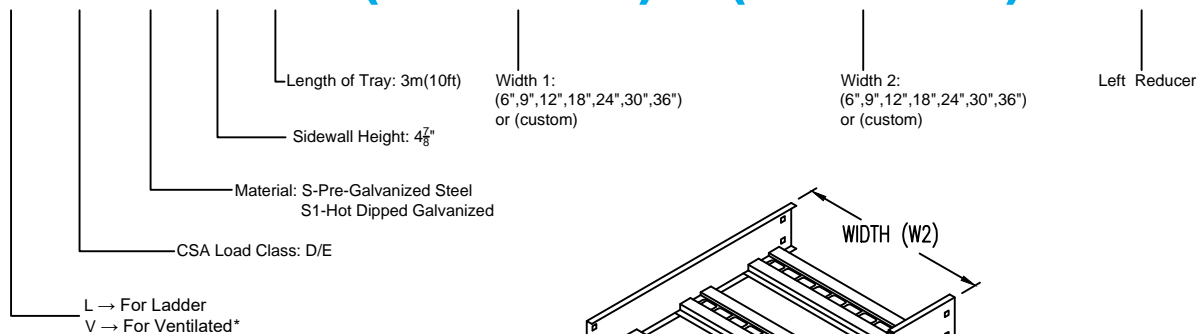

Steel Ladder/Ventilated Tray

Left Reducer (5"H)

LEFT REDUCER (STEEL)

Manufactured in Canada by Niedax CER

Note: Couplings C/W Hardware are supplied with each fitting.

END VIEW

RUNG END VIEW

STEEL LADDER/VENTILATED TRAY LEFT REDUCER ORDERING DATA EXAMPLE

L D S 5 3 - (Width 1) - (Width 2) - LR

2799 Barton St E
Hamilton, ON L8E 2J8
Toll Free: 1 877.213.8045
Phone:905.337.7522
Cerinc.ca

NOTES:

* CSA Ventilated tray has a rung spacing of 4" between rungs.