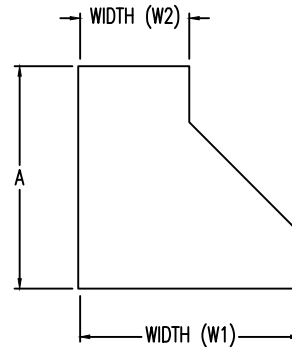

Steel Ladder/Ventilated Tray

Left Reducer (5"H)

LEFT REDUCER (STEEL)

Manufactured in Canada by Niedax CER

Note: Couplings C/W Hardware are supplied with each fitting.

END VIEW

RUNG END VIEW

STEEL LADDER/VENTILATED TRAY LEFT REDUCER ORDERING DATA EXAMPLE

L D S 5 3 - (Width 1) - (Width 2) - LR

2799 Barton St E
Hamilton, ON L8E 2J8
Toll Free: 1 877.213.8045
Phone:905.337.7522
Cerinc.ca

NOTES:

* CSA Ventilated tray has a rung spacing of 4" between rungs.