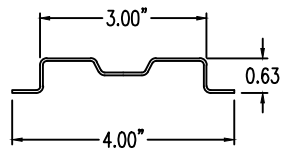

Steel Ladder/Ventilated Tray

Left Reducer (5"H)

LEFT REDUCER (STEEL)

Manufactured in Canada by Niedax CER

Note: Couplings C/W Hardware are supplied with each fitting.

END VIEW

RUNG END VIEW

STEEL LADDER/VENTILATED TRAY LEFT REDUCER ORDERING DATA EXAMPLE

L D S 5 3 - (Width 1) - (Width 2) - LR

2799 Barton St E
Hamilton, ON L8E 2J8
Toll Free: 1 877.213.8045
Phone:905.337.7522
Cerinc.ca

NOTES:

* CSA Ventilated tray has a rung spacing of 4" between rungs.