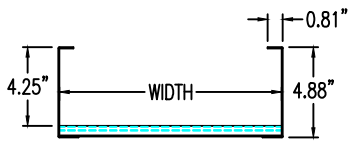

Steel Ladder/Ventilated Tray

Left Reducer (5"H)

LEFT REDUCER (STEEL)

Manufactured in Canada by Niedax CER

Note: Couplings C/W Hardware are supplied with each fitting.

END VIEW

RUNG END VIEW

STEEL LADDER/VENTILATED TRAY LEFT REDUCER ORDERING DATA EXAMPLE

L D S 5 3 - (Width 1) - (Width 2) - LR

2799 Barton St E
Hamilton, ON L8E 2J8
Toll Free: 1 877.213.8045
Phone:905.337.7522
Cerinc.ca

NOTES:

* CSA Ventilated tray has a rung spacing of 4" between rungs.