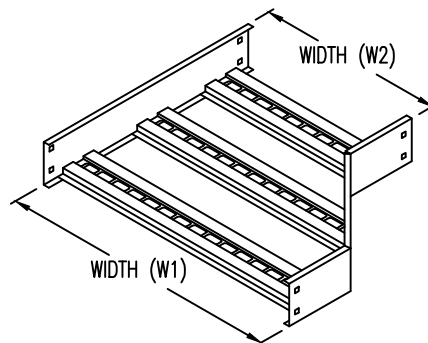

Steel Ladder/Ventilated Tray

Left Reducer (5"H)

LEFT REDUCER (STEEL)

Manufactured in Canada by Niedax CER

Note: Couplings C/W Hardware are supplied with each fitting.

END VIEW

RUNG END VIEW

STEEL LADDER/VENTILATED TRAY LEFT REDUCER ORDERING DATA EXAMPLE

L D S 5 3 - (Width 1) - (Width 2) - LR

2799 Barton St E
Hamilton, ON L8E 2J8
Toll Free: 1 877.213.8045
Phone:905.337.7522
Cerinc.ca

NOTES:

* CSA Ventilated tray has a rung spacing of 4" between rungs.