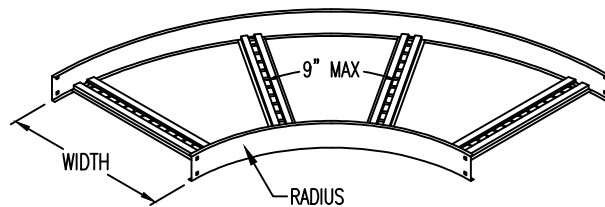

Steel Ladder/Ventilated Tray

HORIZONTAL 90° ELBOW (STEEL) Manufactured in Canada by Niedax CER

Horizontal 90° ELBOW (5"H)

Note: Couplings C/W Hardware are supplied with each fitting.

STEEL LADDER/VENTILATED TRAY HORIZONTAL 90° ELBOW ORDERING DATA EXAMPLE

L D S 5 3 - (Width) - H90 - (Radius)

2799 Barton St E
Hamilton, ON L8E 2J8
Toll Free: 1 877.213.8045
Phone: 905.337.7522
Cerinc.ca

NOTES:

* CSA Ventilated tray has a rung spacing of 4" between rungs.