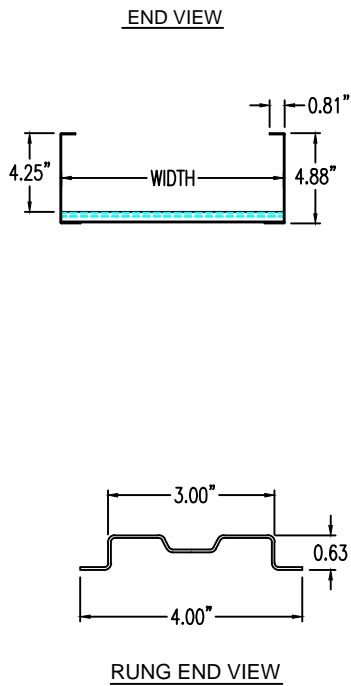

Steel Ladder/Ventilated Tray

HORIZONTAL 90° ELBOW (STEEL) Manufactured in Canada by Niedax CER

Horizontal 90° ELBOW (5"H)

Note: Couplings C/W Hardware are supplied with each fitting.

STEEL LADDER/VENTILATED TRAY HORIZONTAL 90° ELBOW ORDERING DATA EXAMPLE

L D S 5 3 - (Width) - H90 - (Radius)

2799 Barton St E
Hamilton, ON L8E 2J8
Toll Free: 1 877.213.8045
Phone: 905.337.7522
Cerinc.ca

NOTES:

* CSA Ventilated tray has a rung spacing of 4" between rungs.