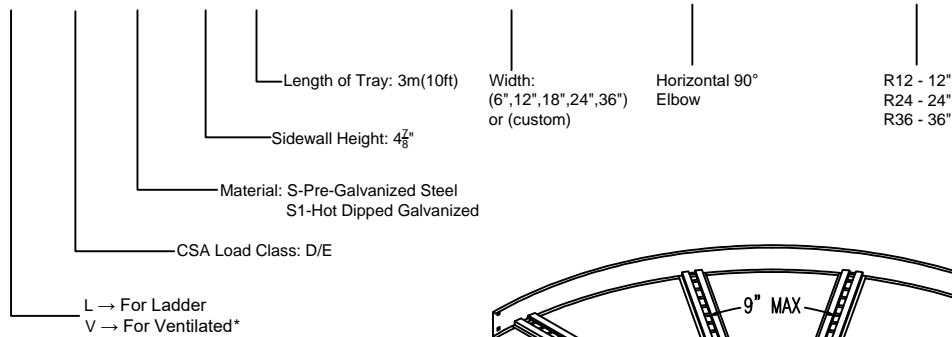

Steel Ladder/Ventilated Tray

HORIZONTAL 90° ELBOW (STEEL) Manufactured in Canada by Niedax CER

Horizontal 90° ELBOW (5"H)

Note: Couplings C/W Hardware are supplied with each fitting.

STEEL LADDER/VENTILATED TRAY HORIZONTAL 90° ELBOW ORDERING DATA EXAMPLE

L D S 5 3 - (Width) - H90 - (Radius)

2799 Barton St E
Hamilton, ON L8E 2J8
Toll Free: 1 877.213.8045
Phone: 905.337.7522
Cerinc.ca

NOTES:

* CSA Ventilated tray has a rung spacing of 4" between rungs.