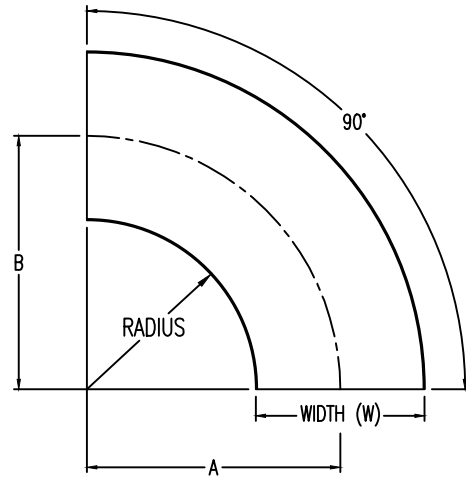

Steel Ladder/Ventilated Tray

HORIZONTAL 90° ELBOW (STEEL) Manufactured in Canada by Niedax CER

Horizontal 90° ELBOW (5"H)

Note: Couplings C/W Hardware are supplied with each fitting.

STEEL LADDER/VENTILATED TRAY HORIZONTAL 90° ELBOW ORDERING DATA EXAMPLE

L D S 5 3 - (Width) - H90 - (Radius)

2799 Barton St E
Hamilton, ON L8E 2J8
Toll Free: 1 877.213.8045
Phone: 905.337.7522
Cerinc.ca

NOTES:

* CSA Ventilated tray has a rung spacing of 4" between rungs.