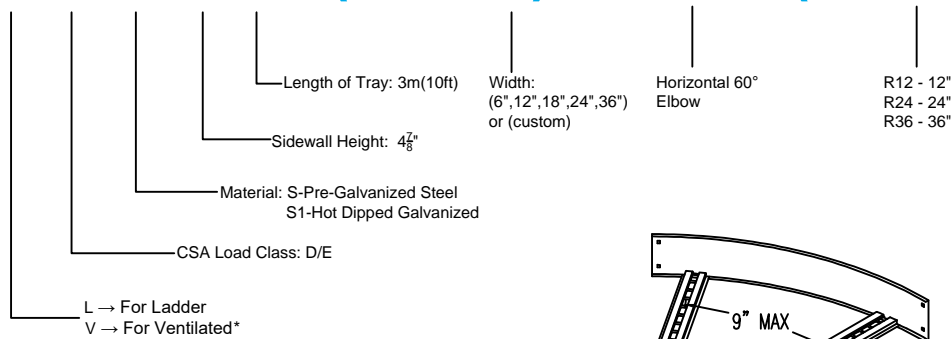

STEEL LADDER/VENTILATED TRAY HORIZONTAL 60° ELBOW ORDERING DATA EXAMPLE

L D S 5 3 - (Width) - H60 - (Radius)

2799 Barton St E
Hamilton, ON L8E 2J8
Toll Free: 1 877.213.8045
Phone: 905.337.7522
Cerinc.ca

NOTES:

* CSA Ventilated tray has a rung spacing of 4" between rungs.