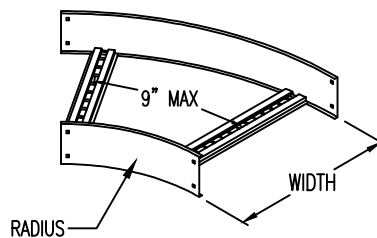

STEEL LADDER/VENTILATED TRAY HORIZONTAL 60° ELBOW ORDERING DATA EXAMPLE

L D S 5 3 - (Width) - H60 - (Radius)

2799 Barton St E
Hamilton, ON L8E 2J8
Toll Free: 1 877.213.8045
Phone: 905.337.7522
Cerinc.ca

NOTES:

* CSA Ventilated tray has a rung spacing of 4" between rungs.