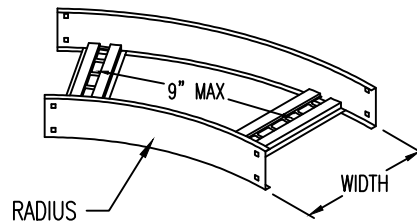

Steel Ladder/Ventilated Tray

Horizontal 45° ELBOW (5"H)

HORIZONTAL 45° ELBOW (STEEL)
 Manufactured in Canada by Niedax CER

Note: Couplings C/W Hardware are supplied with each fitting.

STEEL LADDER/VENTILATED TRAY HORIZONTAL 45° ELBOW ORDERING DATA EXAMPLE

L D S 5 3 - (Width) - H45 - (Radius)

2799 Barton St E
 Hamilton, ON L8E 2J8
 Toll Free: 1 877.213.8045
 Phone: 905.337.7522
 Cerinc.ca

NOTES:
 * CSA Ventilated tray has a rung spacing of 4" between rungs.