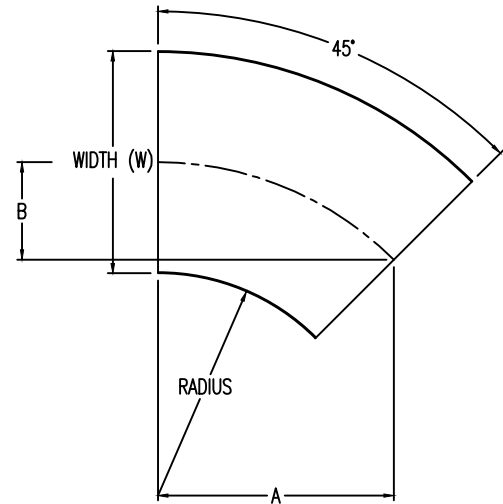

Steel Ladder/Ventilated Tray

Horizontal 45° ELBOW (5"H)

HORIZONTAL 45° ELBOW (STEEL)
 Manufactured in Canada by Niedax CER

Note: Couplings C/W Hardware are supplied with each fitting.

STEEL LADDER/VENTILATED TRAY HORIZONTAL 45° ELBOW ORDERING DATA EXAMPLE

L D S 5 3 - (Width) - H45 - (Radius)

2799 Barton St E
 Hamilton, ON L8E 2J8
 Toll Free: 1 877.213.8045
 Phone: 905.337.7522
 Cerinc.ca

NOTES:
 * CSA Ventilated tray has a rung spacing of 4" between rungs.