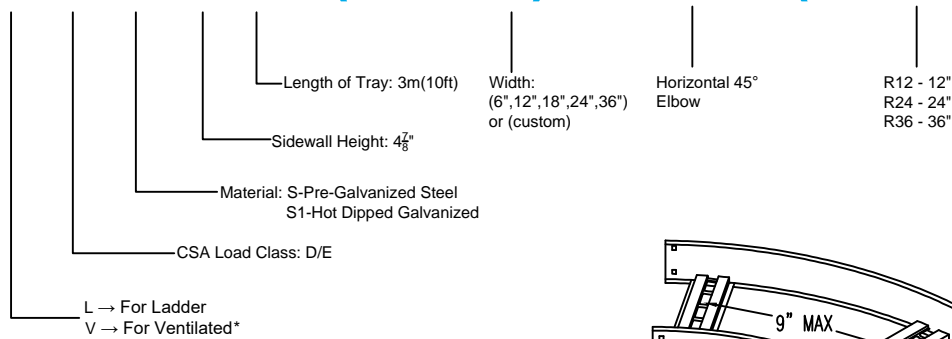

Steel Ladder/Ventilated Tray

Horizontal 45° ELBOW (5"H)

HORIZONTAL 45° ELBOW (STEEL)
 Manufactured in Canada by Niedax CER

Note: Couplings C/W Hardware are supplied with each fitting.

STEEL LADDER/VENTILATED TRAY HORIZONTAL 45° ELBOW ORDERING DATA EXAMPLE

L D S 5 3 - (Width) - H45 - (Radius)

2799 Barton St E
 Hamilton, ON L8E 2J8
 Toll Free: 1 877.213.8045
 Phone: 905.337.7522
 Cerinc.ca

NOTES:
 * CSA Ventilated tray has a rung spacing of 4" between rungs.