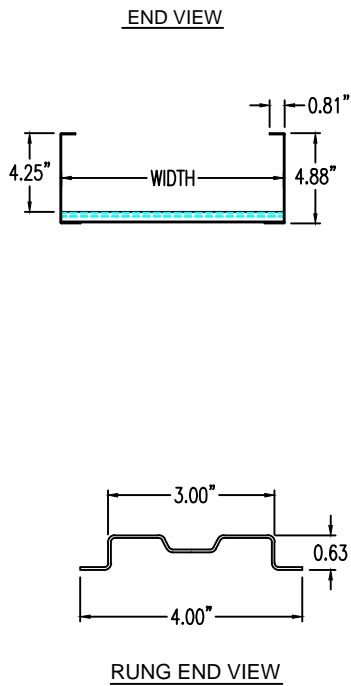

Steel Ladder/Ventilated Tray

Horizontal 45° ELBOW (5"H)

HORIZONTAL 45° ELBOW (STEEL)
 Manufactured in Canada by Niedax CER

Note: Couplings C/W Hardware are supplied with each fitting.

STEEL LADDER/VENTILATED TRAY HORIZONTAL 45° ELBOW ORDERING DATA EXAMPLE

L D S 5 3 - (Width) - H45 - (Radius)

2799 Barton St E
 Hamilton, ON L8E 2J8
 Toll Free: 1 877.213.8045
 Phone: 905.337.7522
 Cerinc.ca

NOTES:
 * CSA Ventilated tray has a rung spacing of 4" between rungs.