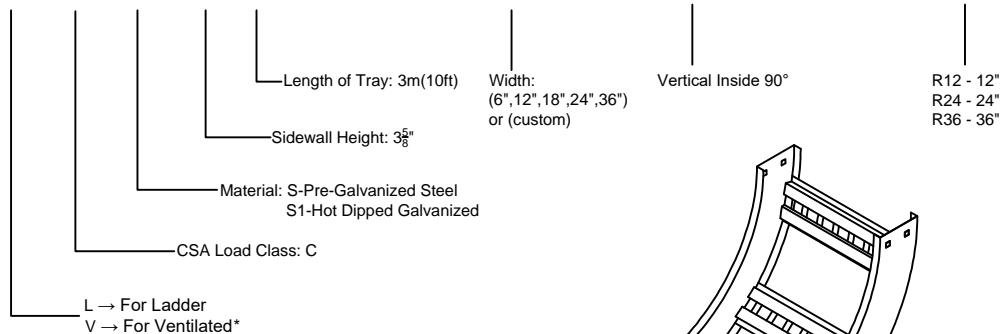

Steel Ladder/Ventilated Tray

Vertical Inside 90° ELBOW (4"H)

Vertical Inside 90° ELBOW (STEEL)
 Manufactured in Canada by Niedax CER

Note: Couplings C/W Hardware are supplied with each fitting.

END VIEW

RUNG END VIEW

STEEL LADDER/VENTILATED TRAY VERTICAL INSIDE 90° ELBOW ORDERING DATA EXAMPLE

L C S 4 3 - (Width) - VI90 - (Radius)

2799 Barton St E
 Hamilton, ON L8E 2J8
 Toll Free: 1 877.213.8045
 Phone: 905.337.7522
 Cerinc.ca

NOTES:

* CSA Ventilated tray has a rung spacing of 4" between rungs.