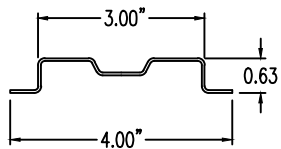

Steel Ladder/Ventilated Tray

Vertical Inside 90° ELBOW (4"H)

Vertical Inside 90° ELBOW (STEEL)
 Manufactured in Canada by Niedax CER

Note: Couplings C/W Hardware are supplied with each fitting.

END VIEW

RUNG END VIEW

STEEL LADDER/VENTILATED TRAY VERTICAL INSIDE 90° ELBOW ORDERING DATA EXAMPLE

L C S 4 3 - (Width) - VI90 - (Radius)

2799 Barton St E
 Hamilton, ON L8E 2J8
 Toll Free: 1 877.213.8045
 Phone: 905.337.7522
 Cerinc.ca

NOTES:

* CSA Ventilated tray has a rung spacing of 4" between rungs.