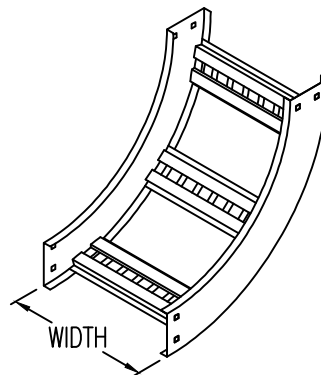

Steel Ladder/Ventilated Tray

Vertical Inside 90° ELBOW (4"H)

Vertical Inside 90° ELBOW (STEEL)
 Manufactured in Canada by Niedax CER

Note: Couplings C/W Hardware are supplied with each fitting.

END VIEW

RUNG END VIEW

STEEL LADDER/VENTILATED TRAY VERTICAL INSIDE 90° ELBOW ORDERING DATA EXAMPLE

L C S 4 3 - (Width) - VI90 - (Radius)

2799 Barton St E
 Hamilton, ON L8E 2J8
 Toll Free: 1 877.213.8045
 Phone: 905.337.7522
 Cerinc.ca

NOTES:

* CSA Ventilated tray has a rung spacing of 4" between rungs.