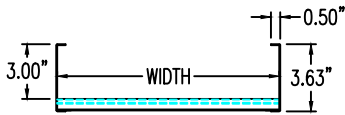

Steel Ladder/Ventilated Tray

Vertical Inside 90° ELBOW (4"H)

Vertical Inside 90° ELBOW (STEEL)
 Manufactured in Canada by Niedax CER

Note: Couplings C/W Hardware are supplied with each fitting.

END VIEW

RUNG END VIEW

STEEL LADDER/VENTILATED TRAY VERTICAL INSIDE 90° ELBOW ORDERING DATA EXAMPLE

L C S 4 3 - (Width) - VI90 - (Radius)

2799 Barton St E
 Hamilton, ON L8E 2J8
 Toll Free: 1 877.213.8045
 Phone: 905.337.7522
 Cerinc.ca

NOTES:

* CSA Ventilated tray has a rung spacing of 4" between rungs.