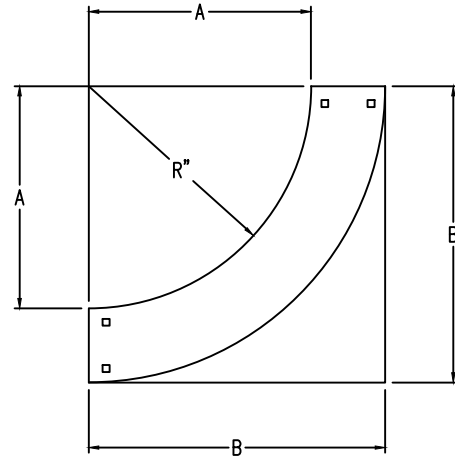

Steel Ladder/Ventilated Tray

Vertical Inside 90° ELBOW (4"H)

Vertical Inside 90° ELBOW (STEEL)
 Manufactured in Canada by Niedax CER

Note: Couplings C/W Hardware are supplied with each fitting.

END VIEW

RUNG END VIEW

STEEL LADDER/VENTILATED TRAY VERTICAL INSIDE 90° ELBOW ORDERING DATA EXAMPLE

L C S 4 3 - (Width) - VI90 - (Radius)

2799 Barton St E
 Hamilton, ON L8E 2J8
 Toll Free: 1 877.213.8045
 Phone: 905.337.7522
 Cerinc.ca

NOTES:

* CSA Ventilated tray has a rung spacing of 4" between rungs.