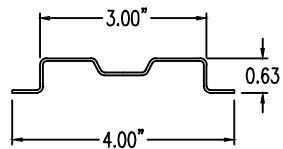

Steel Ladder/Ventilated Tray

Vertical Inside 60° ELBOW (4"H)

Vertical Inside 60° ELBOW (STEEL)
 Manufactured in Canada by Niedax CER

END VIEW

RUNG END VIEW

Note: Couplings C/W Hardware are supplied with each fitting.

STEEL LADDER/VENTILATED TRAY VERTICAL INSIDE 60° ELBOW ORDERING DATA EXAMPLE

L C S 4 3 - (Width) - VI60 - (Radius)

2799 Barton St E
 Hamilton, ON L8E 2J8
 Toll Free: 1 877.213.8045
 Phone:905.337.7522
 Cerinc.ca

NOTES:

* CSA Ventilated tray has a rung spacing of 4" between rungs.