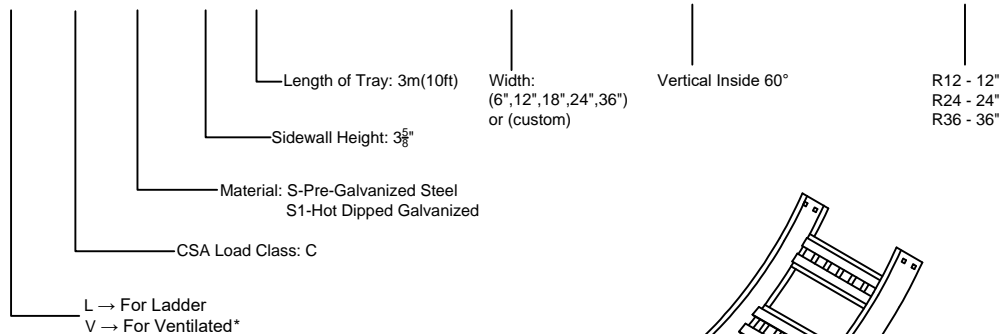

Steel Ladder/Ventilated Tray

Vertical Inside 60° ELBOW (4"H)

Vertical Inside 60° ELBOW (STEEL)
 Manufactured in Canada by Niedax CER

END VIEW

RUNG END VIEW

Note: Couplings C/W Hardware are supplied with each fitting.

STEEL LADDER/VENTILATED TRAY VERTICAL INSIDE 60° ELBOW ORDERING DATA EXAMPLE

L C S 4 3 - (Width) - VI60 - (Radius)

2799 Barton St E
 Hamilton, ON L8E 2J8
 Toll Free: 1 877.213.8045
 Phone:905.337.7522
 Cerinc.ca

NOTES:

* CSA Ventilated tray has a rung spacing of 4" between rungs.