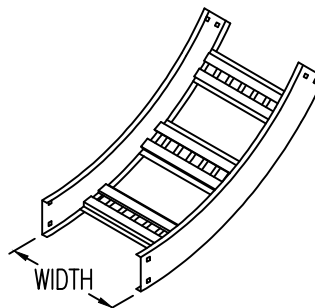

Steel Ladder/Ventilated Tray

Vertical Inside 60° ELBOW (4"H)

Vertical Inside 60° ELBOW (STEEL)
 Manufactured in Canada by Niedax CER

END VIEW

RUNG END VIEW

Note: Couplings C/W Hardware are supplied with each fitting.

STEEL LADDER/VENTILATED TRAY VERTICAL INSIDE 60° ELBOW ORDERING DATA EXAMPLE

L C S 4 3 - (Width) - VI60 - (Radius)

2799 Barton St E
 Hamilton, ON L8E 2J8
 Toll Free: 1 877.213.8045
 Phone:905.337.7522
 Cerinc.ca

NOTES:

* CSA Ventilated tray has a rung spacing of 4" between rungs.