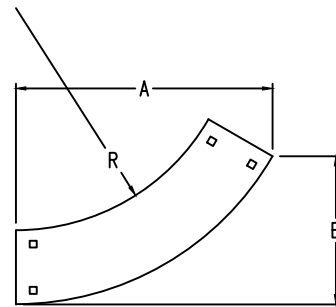

Steel Ladder/Ventilated Tray

Vertical Inside 60° ELBOW (4"H)

Vertical Inside 60° ELBOW (STEEL)
 Manufactured in Canada by Niedax CER

END VIEW

RUNG END VIEW

Note: Couplings C/W Hardware are supplied with each fitting.

STEEL LADDER/VENTILATED TRAY VERTICAL INSIDE 60° ELBOW ORDERING DATA EXAMPLE

L C S 4 3 - (Width) - VI60 - (Radius)

2799 Barton St E
 Hamilton, ON L8E 2J8
 Toll Free: 1 877.213.8045
 Phone:905.337.7522
 Cerinc.ca

NOTES:

* CSA Ventilated tray has a rung spacing of 4" between rungs.