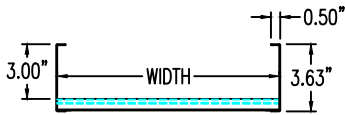

Steel Ladder/Ventilated Tray

Vertical Inside 45° ELBOW (4"H)

Vertical Inside 45° ELBOW (STEEL)
 Manufactured in Canada by Niedax CER

Note: Couplings C/W Hardware are supplied with each fitting.

END VIEW

RUNG END VIEW

STEEL LADDER/VENTILATED TRAY VERTICAL INSIDE 45° ELBOW ORDERING DATA EXAMPLE

L C S 4 3 - (Width) - VI45 - (Radius)

2799 Barton St E
 Hamilton, ON L8E 2J8
 Toll Free: 1 877.213.8045
 Phone: 905.337.7522
 Cerinc.ca

NOTES:

* CSA Ventilated tray has a rung spacing of 4" between rungs.