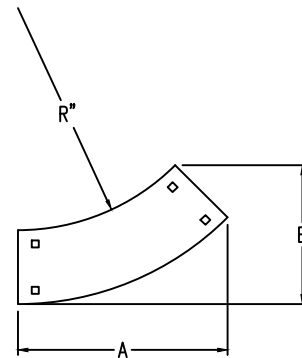

Steel Ladder/Ventilated Tray

Vertical Inside 45° ELBOW (4"H)

Vertical Inside 45° ELBOW (STEEL)
 Manufactured in Canada by Niedax CER

Note: Couplings C/W Hardware are supplied with each fitting.

END VIEW

RUNG END VIEW

STEEL LADDER/VENTILATED TRAY VERTICAL INSIDE 45° ELBOW ORDERING DATA EXAMPLE

L C S 4 3 - (Width) - VI45 - (Radius)

2799 Barton St E
 Hamilton, ON L8E 2J8
 Toll Free: 1 877.213.8045
 Phone: 905.337.7522
 Cerinc.ca

NOTES:

* CSA Ventilated tray has a rung spacing of 4" between rungs.