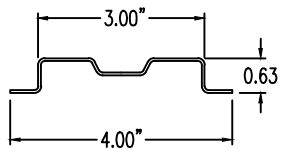

Steel Ladder/Ventilated Tray

Vertical Inside 45° ELBOW (4"H)

Vertical Inside 45° ELBOW (STEEL)
 Manufactured in Canada by Niedax CER

Note: Couplings C/W Hardware are supplied with each fitting.

END VIEW

RUNG END VIEW

STEEL LADDER/VENTILATED TRAY VERTICAL INSIDE 45° ELBOW ORDERING DATA EXAMPLE

L C S 4 3 - (Width) - VI45 - (Radius)

2799 Barton St E
 Hamilton, ON L8E 2J8
 Toll Free: 1 877.213.8045
 Phone: 905.337.7522
 Cerinc.ca

NOTES:

* CSA Ventilated tray has a rung spacing of 4" between rungs.