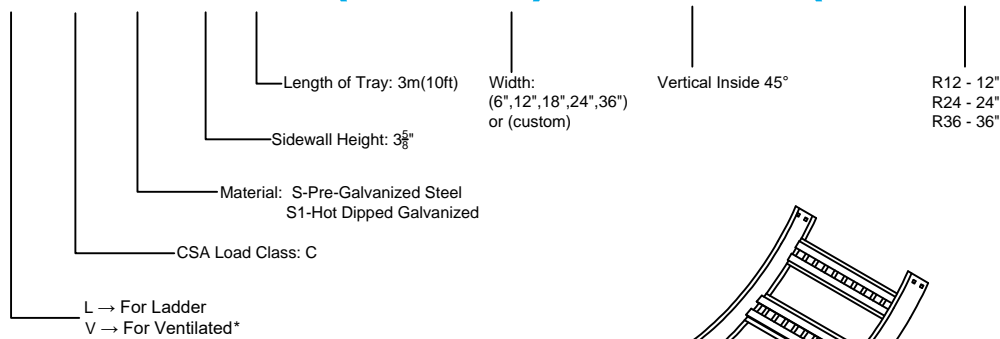

Steel Ladder/Ventilated Tray

Vertical Inside 45° ELBOW (4"H)

Vertical Inside 45° ELBOW (STEEL)
 Manufactured in Canada by Niedax CER

Note: Couplings C/W Hardware are supplied with each fitting.

END VIEW

RUNG END VIEW

STEEL LADDER/VENTILATED TRAY VERTICAL INSIDE 45° ELBOW ORDERING DATA EXAMPLE

L C S 4 3 - (Width) - VI45 - (Radius)

2799 Barton St E
 Hamilton, ON L8E 2J8
 Toll Free: 1 877.213.8045
 Phone: 905.337.7522
 Cerinc.ca

NOTES:

* CSA Ventilated tray has a rung spacing of 4" between rungs.