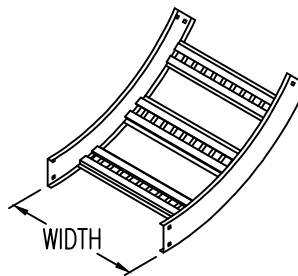

Steel Ladder/Ventilated Tray

Vertical Inside 45° ELBOW (4"H)

Vertical Inside 45° ELBOW (STEEL)
 Manufactured in Canada by Niedax CER

Note: Couplings C/W Hardware are supplied with each fitting.

END VIEW

RUNG END VIEW

STEEL LADDER/VENTILATED TRAY VERTICAL INSIDE 45° ELBOW ORDERING DATA EXAMPLE

L C S 4 3 - (Width) - VI45 - (Radius)

2799 Barton St E
 Hamilton, ON L8E 2J8
 Toll Free: 1 877.213.8045
 Phone: 905.337.7522
 Cerinc.ca

NOTES:

* CSA Ventilated tray has a rung spacing of 4" between rungs.