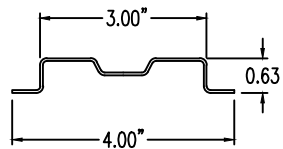

Steel Ladder/Ventilated Tray

Vertical Inside 30° ELBOW (4"H)

Vertical Inside 30° ELBOW (STEEL)
 Manufactured in Canada by Niedax CER

Note: Couplings C/W Hardware are supplied with each fitting.

END VIEW

RUNG END VIEW

STEEL LADDER/VENTILATED TRAY VERTICAL INSIDE 30° ELBOW ORDERING DATA EXAMPLE

L C S 4 3 - (Width) - VI30 - (Radius)

2799 Barton St E
 Hamilton, ON L8E 2J8
 Toll Free: 1 877.213.8045
 Phone: 905.337.7522
 Cerinc.ca

NOTES:

* CSA Ventilated tray has a rung spacing of 4" between rungs.