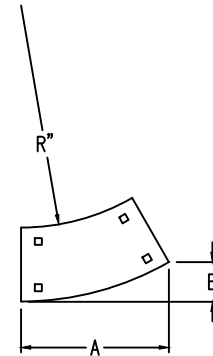

Steel Ladder/Ventilated Tray

Vertical Inside 30° ELBOW (4"H)

Vertical Inside 30° ELBOW (STEEL)
 Manufactured in Canada by Niedax CER

Note: Couplings C/W Hardware are supplied with each fitting.

END VIEW

RUNG END VIEW

STEEL LADDER/VENTILATED TRAY VERTICAL INSIDE 30° ELBOW ORDERING DATA EXAMPLE

L C S 4 3 - (Width) - VI30 - (Radius)

2799 Barton St E
 Hamilton, ON L8E 2J8
 Toll Free: 1 877.213.8045
 Phone: 905.337.7522
 Cerinc.ca

NOTES:

* CSA Ventilated tray has a rung spacing of 4" between rungs.