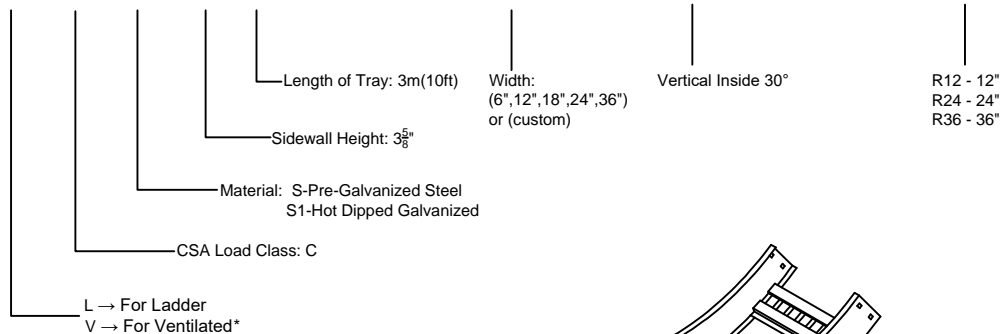

Steel Ladder/Ventilated Tray

Vertical Inside 30° ELBOW (4"H)

Vertical Inside 30° ELBOW (STEEL)
 Manufactured in Canada by Niedax CER

Note: Couplings C/W Hardware are supplied with each fitting.

END VIEW

RUNG END VIEW

STEEL LADDER/VENTILATED TRAY VERTICAL INSIDE 30° ELBOW ORDERING DATA EXAMPLE

L C S 4 3 - (Width) - VI30 - (Radius)

2799 Barton St E
 Hamilton, ON L8E 2J8
 Toll Free: 1 877.213.8045
 Phone: 905.337.7522
 Cerinc.ca

NOTES:

* CSA Ventilated tray has a rung spacing of 4" between rungs.