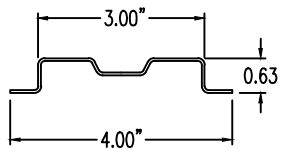

## Straight Reducer (4"H)

### Straight Reducer (STEEL)

Manufactured in Canada by Niedax CER

END VIEW

RUNG END VIEW

**Note:** Couplings C/W Hardware are supplied with each fitting.