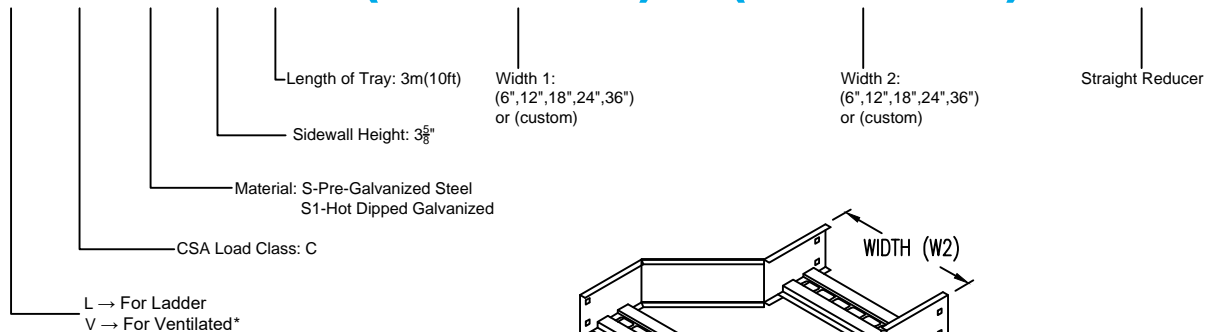

STEEL LADDER/VENTILATED TRAY STRAIGHT REDUCER ORDERING DATA EXAMPLE

L C S 4 3 - (Width 1) - (Width 2) - SR

2799 Barton St E
Hamilton, ON L8E 2J8
Toll Free: 1 877.213.8045
Phone:905.337.7522
Cerinc.ca

NOTES:

* CSA Ventilated tray has a rung spacing of 4" between rungs.