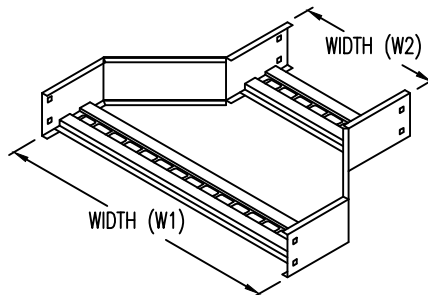

STEEL LADDER/VENTILATED TRAY STRAIGHT REDUCER ORDERING DATA EXAMPLE

L C S 4 3 - (Width 1) - (Width 2) - SR

2799 Barton St E
Hamilton, ON L8E 2J8
Toll Free: 1 877.213.8045
Phone:905.337.7522
Cerinc.ca

NOTES:

* CSA Ventilated tray has a rung spacing of 4" between rungs.