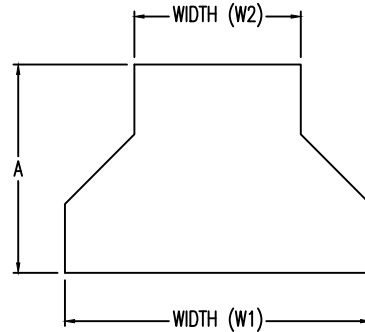

## Straight Reducer (4"H)

### Straight Reducer (STEEL)

Manufactured in Canada by Niedax CER

END VIEW

RUNG END VIEW

**Note:** Couplings C/W Hardware are supplied with each fitting.

### STEEL LADDER/VENTILATED TRAY STRAIGHT REDUCER ORDERING DATA EXAMPLE