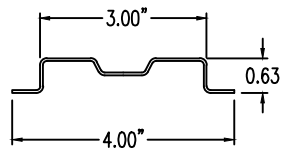

Steel Ladder/Ventilated Tray

Right Reducer (4"H)

Right Reducer (STEEL)

Manufactured in Canada by Niedax CER

Note: Couplings C/W Hardware are supplied with each fitting.

END VIEW

RUNG END VIEW

STEEL LADDER/VENTILATED TRAY RIGHT REDUCER ORDERING DATA EXAMPLE

L C S 4 3 - (Width 1) - (Width 2) - RR

2799 Barton St E
Hamilton, ON L8E 2J8
Toll Free: 1 877.213.8045
Phone: 905.337.7522
Cerinc.ca

NOTES:

* CSA Ventilated tray has a rung spacing of 4" between rungs.