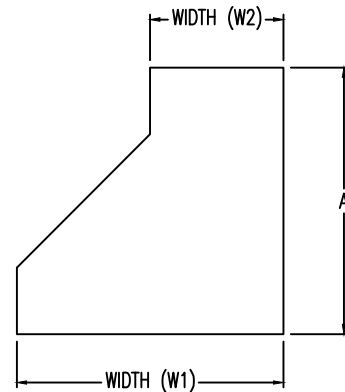

Steel Ladder/Ventilated Tray

Right Reducer (4"H)

Right Reducer (STEEL)

Manufactured in Canada by Niedax CER

Note: Couplings C/W Hardware are supplied with each fitting.

END VIEW

RUNG END VIEW

STEEL LADDER/VENTILATED TRAY RIGHT REDUCER ORDERING DATA EXAMPLE

L C S 4 3 - (Width 1) - (Width 2) - RR

2799 Barton St E
Hamilton, ON L8E 2J8
Toll Free: 1 877.213.8045
Phone: 905.337.7522
Cerinc.ca

NOTES:

* CSA Ventilated tray has a rung spacing of 4" between rungs.