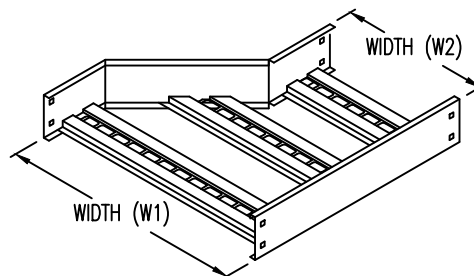

Steel Ladder/Ventilated Tray

Right Reducer (4"H)

Right Reducer (STEEL)

Manufactured in Canada by Niedax CER

Note: Couplings C/W Hardware are supplied with each fitting.

END VIEW

RUNG END VIEW

STEEL LADDER/VENTILATED TRAY RIGHT REDUCER ORDERING DATA EXAMPLE

L C S 4 3 - (Width 1) - (Width 2) - RR

2799 Barton St E
Hamilton, ON L8E 2J8
Toll Free: 1 877.213.8045
Phone: 905.337.7522
Cerinc.ca

NOTES:

* CSA Ventilated tray has a rung spacing of 4" between rungs.