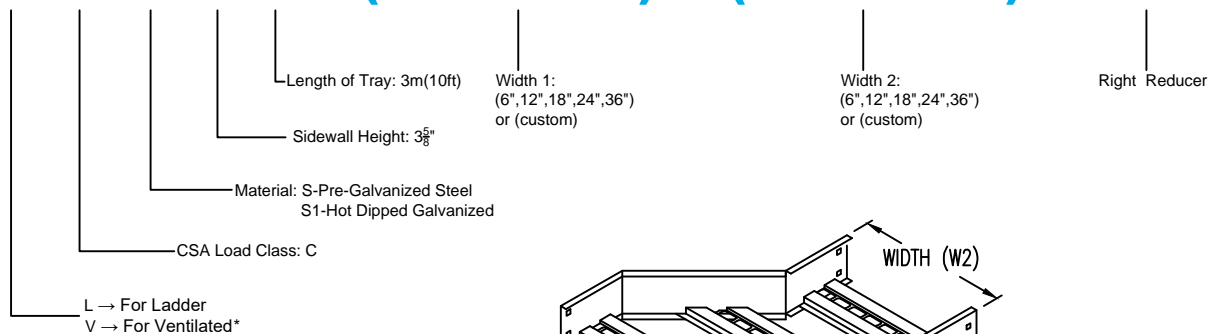

Steel Ladder/Ventilated Tray

Right Reducer (4"H)

Right Reducer (STEEL)

Manufactured in Canada by Niedax CER

Note: Couplings C/W Hardware are supplied with each fitting.

END VIEW

RUNG END VIEW

STEEL LADDER/VENTILATED TRAY RIGHT REDUCER ORDERING DATA EXAMPLE

L C S 4 3 - (Width 1) - (Width 2) - RR

2799 Barton St E
Hamilton, ON L8E 2J8
Toll Free: 1 877.213.8045
Phone: 905.337.7522
Cerinc.ca

NOTES:

* CSA Ventilated tray has a rung spacing of 4" between rungs.