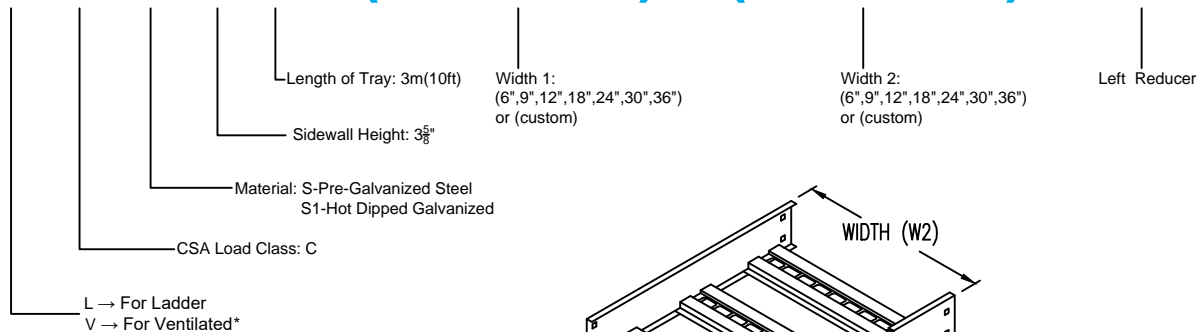

STEEL LADDER/VENTILATED TRAY LEFT REDUCER ORDERING DATA EXAMPLE

L C S 4 3 - (Width 1) - (Width 2) - LR

2799 Barton St E
Hamilton, ON L8E 2J8
Toll Free: 1 877.213.8045
Phone:905.337.7522
Cerinc.ca

NOTES:

* CSA Ventilated tray has a rung spacing of 4" between rungs.