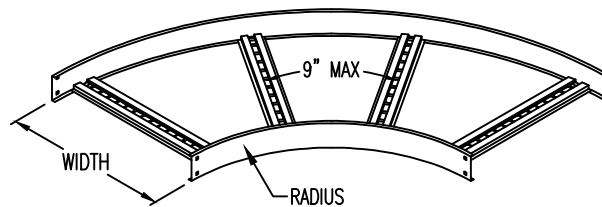

Steel Ladder/Ventilated Tray

HORIZONTAL 90° ELBOW (STEEL) Manufactured in Canada by Niedax CER

Horizontal 90° ELBOW (4"H)

Note: Couplings C/W Hardware are supplied with each fitting.

STEEL LADDER/VENTILATED TRAY HORIZONTAL 90° ELBOW ORDERING DATA EXAMPLE

L C S 4 3 - (Width) - H90 - (Radius)

2799 Barton St E
Hamilton, ON L8E 2J8
Toll Free: 1 877.213.8045
Phone: 905.337.7522
Cerinc.ca

NOTES:
* CSA Ventilated tray has a rung spacing of 4" between rungs.