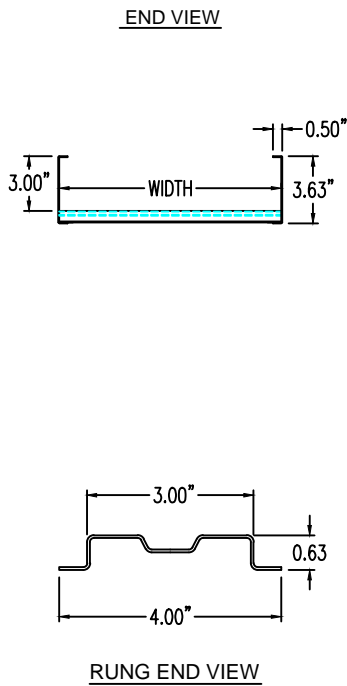

Steel Ladder/Ventilated Tray

HORIZONTAL 90° ELBOW (STEEL) Manufactured in Canada by Niedax CER

Horizontal 90° ELBOW (4"H)

Note: Couplings C/W Hardware are supplied with each fitting.

STEEL LADDER/VENTILATED TRAY HORIZONTAL 90° ELBOW ORDERING DATA EXAMPLE

L C S 4 3 - (Width) - H90 - (Radius)

2799 Barton St E
Hamilton, ON L8E 2J8
Toll Free: 1 877.213.8045
Phone: 905.337.7522
Cerinc.ca

NOTES:
* CSA Ventilated tray has a rung spacing of 4" between rungs.