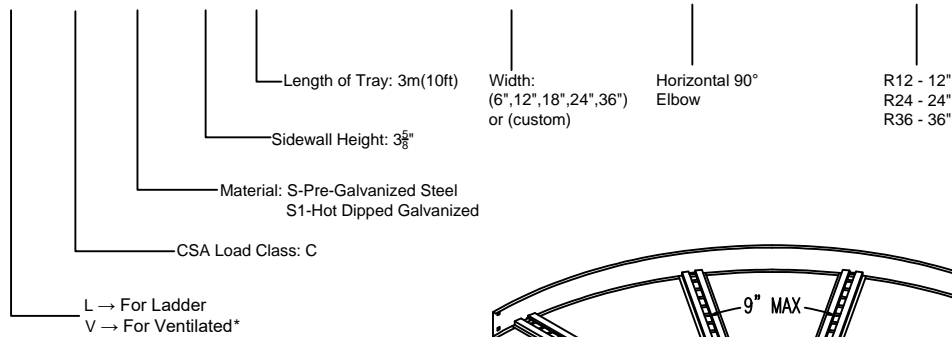

Steel Ladder/Ventilated Tray

HORIZONTAL 90° ELBOW (STEEL) Manufactured in Canada by Niedax CER

Horizontal 90° ELBOW (4"H)

Note: Couplings C/W Hardware are supplied with each fitting.

STEEL LADDER/VENTILATED TRAY HORIZONTAL 90° ELBOW ORDERING DATA EXAMPLE

L C S 4 3 - (Width) - H90 - (Radius)

2799 Barton St E
Hamilton, ON L8E 2J8
Toll Free: 1 877.213.8045
Phone: 905.337.7522
Cerinc.ca

NOTES:
* CSA Ventilated tray has a rung spacing of 4" between rungs.