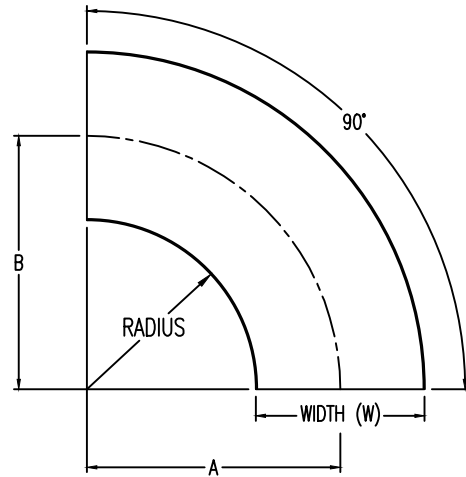

Steel Ladder/Ventilated Tray

HORIZONTAL 90° ELBOW (STEEL) Manufactured in Canada by Niedax CER

Horizontal 90° ELBOW (4"H)

Note: Couplings C/W Hardware are supplied with each fitting.

STEEL LADDER/VENTILATED TRAY HORIZONTAL 90° ELBOW ORDERING DATA EXAMPLE

L C S 4 3 - (Width) - H90 - (Radius)

2799 Barton St E
Hamilton, ON L8E 2J8
Toll Free: 1 877.213.8045
Phone: 905.337.7522
Cerinc.ca

NOTES:
* CSA Ventilated tray has a rung spacing of 4" between rungs.