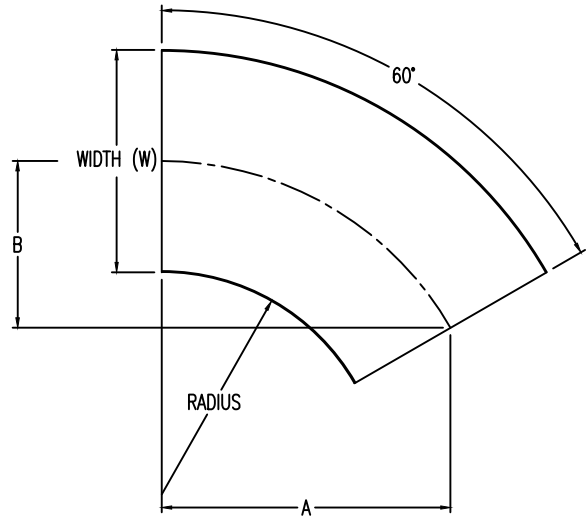

Steel Ladder/Ventilated Tray

Horizontal 60° ELBOW (4"H)

HORIZONTAL 60° ELBOW (STEEL)

Manufactured in Canada by Niedax CER

END VIEW

RUNG END VIEW

Note: Couplings C/W Hardware are supplied with each fitting.

STEEL LADDER/VENTILATED TRAY HORIZONTAL 60° ELBOW ORDERING DATA EXAMPLE

L C S 4 3 - (Width) - H60 - (Radius)

2799 Barton St E
Hamilton, ON L8E 2J8
Toll Free: 1 877.213.8045
Phone:905.337.7522
Cerinc.ca

NOTES:

* CSA Ventilated tray has a rung spacing of 4" between rungs.