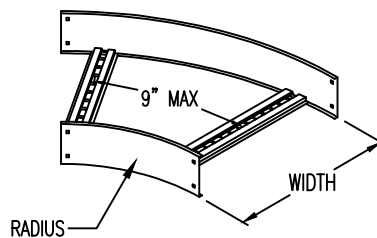

Steel Ladder/Ventilated Tray

Horizontal 60° ELBOW (4"H)

HORIZONTAL 60° ELBOW (STEEL)

Manufactured in Canada by Niedax CER

END VIEW

RUNG END VIEW

Note: Couplings C/W Hardware are supplied with each fitting.

STEEL LADDER/VENTILATED TRAY HORIZONTAL 60° ELBOW ORDERING DATA EXAMPLE

L C S 4 3 - (Width) - H60 - (Radius)

2799 Barton St E
Hamilton, ON L8E 2J8
Toll Free: 1 877.213.8045
Phone:905.337.7522
Cerinc.ca

NOTES:

* CSA Ventilated tray has a rung spacing of 4" between rungs.