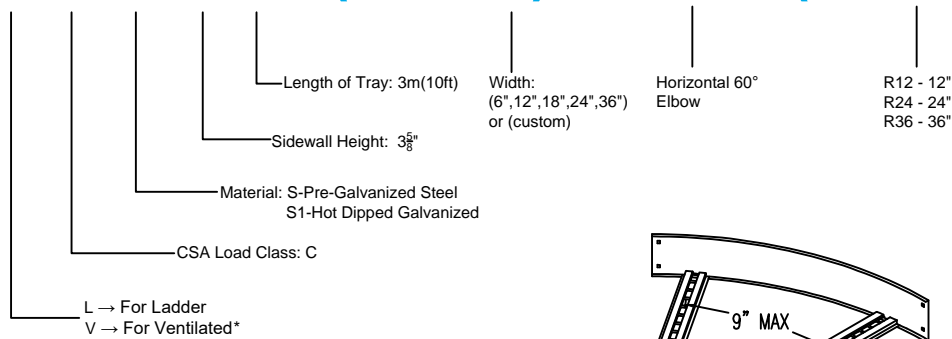

Steel Ladder/Ventilated Tray

Horizontal 60° ELBOW (4"H)

HORIZONTAL 60° ELBOW (STEEL)

Manufactured in Canada by Niedax CER

END VIEW

RUNG END VIEW

Note: Couplings C/W Hardware are supplied with each fitting.

STEEL LADDER/VENTILATED TRAY HORIZONTAL 60° ELBOW ORDERING DATA EXAMPLE

L C S 4 3 - (Width) - H60 - (Radius)

2799 Barton St E
Hamilton, ON L8E 2J8
Toll Free: 1 877.213.8045
Phone:905.337.7522
Cerinc.ca

NOTES:

* CSA Ventilated tray has a rung spacing of 4" between rungs.