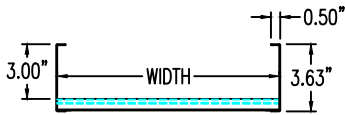

Steel Ladder/Ventilated Tray

Horizontal 60° ELBOW (4"H)

HORIZONTAL 60° ELBOW (STEEL)

Manufactured in Canada by Niedax CER

END VIEW

RUNG END VIEW

Note: Couplings C/W Hardware are supplied with each fitting.

STEEL LADDER/VENTILATED TRAY HORIZONTAL 60° ELBOW ORDERING DATA EXAMPLE

L C S 4 3 - (Width) - H60 - (Radius)

2799 Barton St E
Hamilton, ON L8E 2J8
Toll Free: 1 877.213.8045
Phone:905.337.7522
Cerinc.ca

NOTES:

* CSA Ventilated tray has a rung spacing of 4" between rungs.