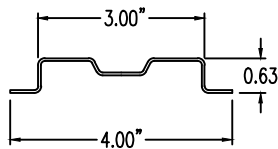

Steel Ladder/Ventilated Tray

Horizontal 60° ELBOW (4"H)

HORIZONTAL 60° ELBOW (STEEL)

Manufactured in Canada by Niedax CER

END VIEW

RUNG END VIEW

Note: Couplings C/W Hardware are supplied with each fitting.

STEEL LADDER/VENTILATED TRAY HORIZONTAL 60° ELBOW ORDERING DATA EXAMPLE

L C S 4 3 - (Width) - H60 - (Radius)

2799 Barton St E
Hamilton, ON L8E 2J8
Toll Free: 1 877.213.8045
Phone:905.337.7522
Cerinc.ca

NOTES:

* CSA Ventilated tray has a rung spacing of 4" between rungs.