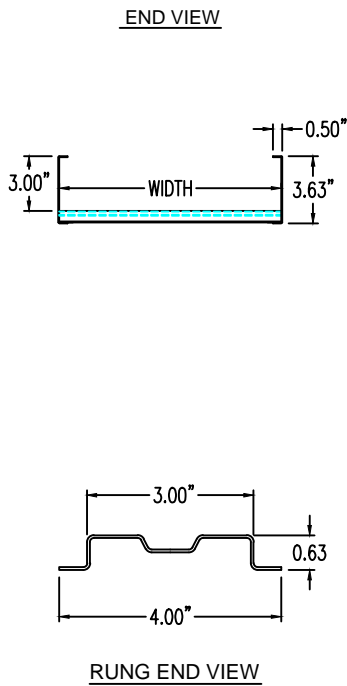

# Steel Ladder/Ventilated Tray

## Horizontal 45° ELBOW (4"H)

**HORIZONTAL 45° ELBOW (STEEL)**  
 Manufactured in Canada by Niedax CER

**Note:** Couplings C/W Hardware are supplied with each fitting.

### STEEL LADDER/VENTILATED TRAY HORIZONTAL 45° ELBOW ORDERING DATA EXAMPLE