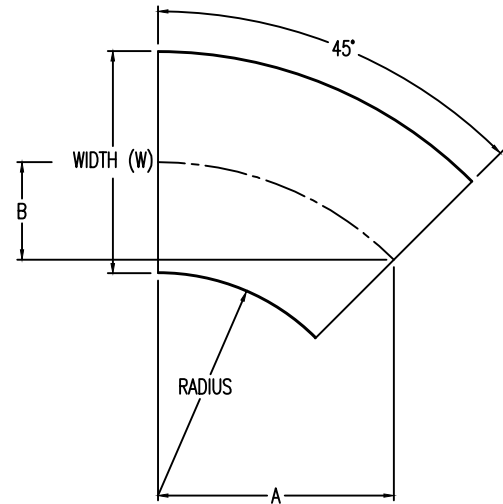

# Steel Ladder/Ventilated Tray

## Horizontal 45° ELBOW (4"H)

**HORIZONTAL 45° ELBOW (STEEL)**  
 Manufactured in Canada by Niedax CER

**Note:** Couplings C/W Hardware are supplied with each fitting.

### STEEL LADDER/VENTILATED TRAY HORIZONTAL 45° ELBOW ORDERING DATA EXAMPLE