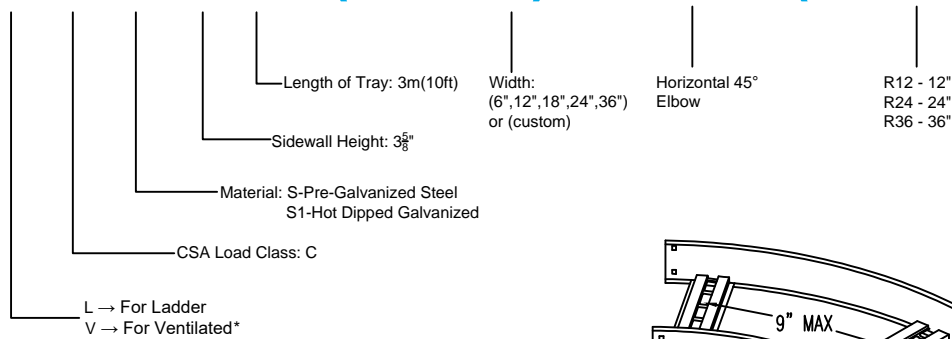

STEEL LADDER/VENTILATED TRAY HORIZONTAL 45° ELBOW ORDERING DATA EXAMPLE

LC S 4 3 - (Width) - H45 - (Radius)

2799 Barton St E
Hamilton, ON L8E 2J8
Toll Free: 1 877.213.8045
Phone: 905.337.7522
Cerinc.ca

NOTES:
* CSA Ventilated tray has a rung spacing of 4" between rungs.