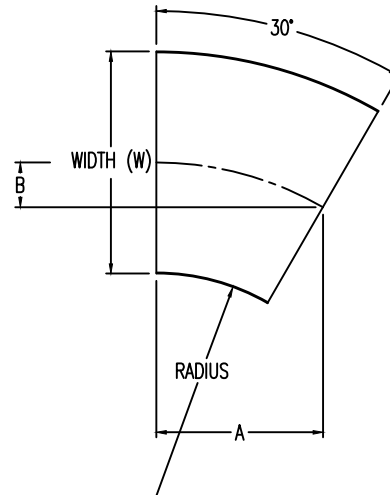

## Horizontal 30° ELBOW (4"H)

**HORIZONTAL 30° ELBOW (ALUMINUM)**  
 Manufactured in Canada by Niedax CER

**Note:** Couplings C/W Hardware are supplied with each fitting.

END VIEW

RUNG END VIEW

### STEEL LADDER/VENTILATED TRAY HORIZONTAL 30° ELBOW ORDERING DATA EXAMPLE