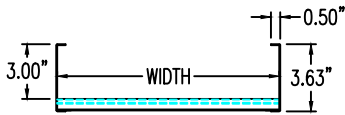

## Horizontal 30° ELBOW (4"H)

**HORIZONTAL 30° ELBOW (ALUMINUM)**  
 Manufactured in Canada by Niedax CER

**Note:** Couplings C/W Hardware are supplied with each fitting.

END VIEW

RUNG END VIEW