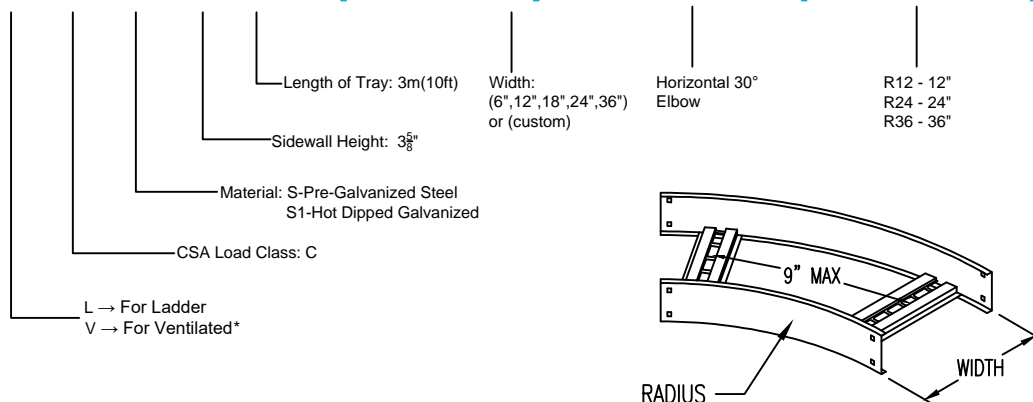

STEEL LADDER/VENTILATED TRAY HORIZONTAL 30° ELBOW ORDERING DATA EXAMPLE

L C S 4 3 - (Width) - H30 - (Radius)

2799 Barton St E
Hamilton, ON L8E 2J8
Toll Free: 1 877.213.8045
Phone: 905.337.7522
Cerinc.ca

NOTES:
* CSA Ventilated tray has a rung spacing of 4" between rungs.