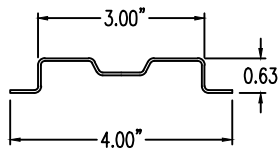

## Horizontal 30° ELBOW (4"H)

**HORIZONTAL 30° ELBOW (ALUMINUM)**  
 Manufactured in Canada by Niedax CER

**Note:** Couplings C/W Hardware are supplied with each fitting.

END VIEW

RUNG END VIEW