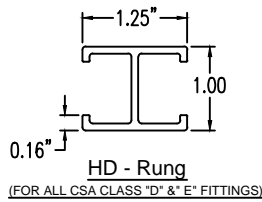

Aluminum Ladder/Ventilated Tray

Vertical Outside 90° ELBOW (6"H)

Vertical Outside 90° ELBOW (ALUMINUM)

Manufactured in Canada by Niedax CER

Note: Couplings C/W Hardware are supplied with each fitting.

END VIEW

RUNG END VIEWS

ALUMINUM LADDER/VENTILATED TRAY VERTICAL OUTSIDE 90° ELBOW ORDERING DATA EXAMPLE

L C A 6 3 - (Width) - VO90 - (Radius)

2799 Barton St E
Hamilton, ON L8E 2J8
Toll Free: 1 877.213.8045
Phone: 905.337.7522
Cerinc.ca

NOTES:

* CSA Ventilated tray has a rung spacing of 4" between rungs.