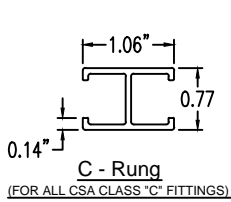

Aluminum Ladder/Ventilated Tray

Vertical Outside 90° ELBOW (6"H)

Vertical Outside 90° ELBOW (ALUMINUM)

Manufactured in Canada by Niedax CER

Note: Couplings C/W Hardware are supplied with each fitting.

END VIEW

RUNG END VIEWS

ALUMINUM LADDER/VENTILATED TRAY VERTICAL OUTSIDE 90° ELBOW ORDERING DATA EXAMPLE

L C A 6 3 - (Width) - VO90 - (Radius)

2799 Barton St E
Hamilton, ON L8E 2J8
Toll Free: 1 877.213.8045
Phone: 905.337.7522
Cerinc.ca

NOTES:

* CSA Ventilated tray has a rung spacing of 4" between rungs.