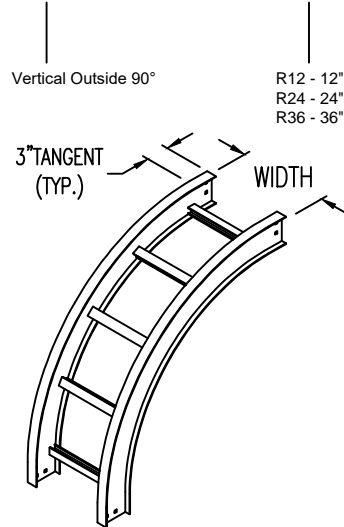

Aluminum Ladder/Ventilated Tray

Vertical Outside 90° ELBOW (6"H)

Vertical Outside 90° ELBOW (ALUMINUM)

Manufactured in Canada by Niedax CER

Note: Couplings C/W Hardware are supplied with each fitting.

END VIEW

RUNG END VIEWS

ALUMINUM LADDER/VENTILATED TRAY VERTICAL OUTSIDE 90° ELBOW ORDERING DATA EXAMPLE

L C A 6 3 - (Width) - VO90 - (Radius)

2799 Barton St E
Hamilton, ON L8E 2J8
Toll Free: 1 877.213.8045
Phone: 905.337.7522
Cerinc.ca

NOTES:

* CSA Ventilated tray has a rung spacing of 4" between rungs.