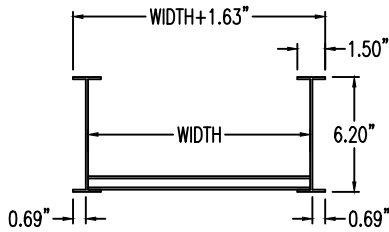

Aluminum Ladder/Ventilated Tray

Vertical Outside 90° ELBOW (6"H)

Vertical Outside 90° ELBOW (ALUMINUM)

Manufactured in Canada by Niedax CER

Note: Couplings C/W Hardware are supplied with each fitting.

END VIEW

RUNG END VIEWS

ALUMINUM LADDER/VENTILATED TRAY VERTICAL OUTSIDE 90° ELBOW ORDERING DATA EXAMPLE

L C A 6 3 - (Width) - VO90 - (Radius)

2799 Barton St E
Hamilton, ON L8E 2J8
Toll Free: 1 877.213.8045
Phone: 905.337.7522
Cerinc.ca

NOTES:

* CSA Ventilated tray has a rung spacing of 4" between rungs.