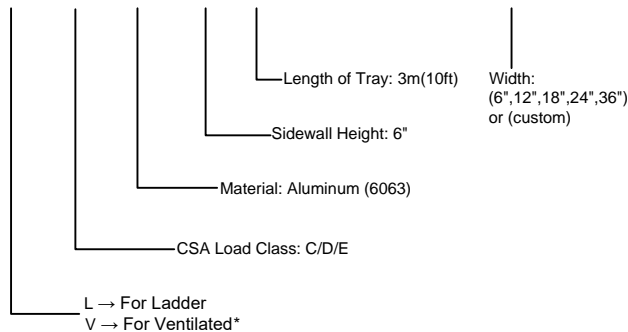

Aluminum Ladder/Ventilated Tray

Vertical Outside 90° ELBOW (6"H)

Vertical Outside 90° ELBOW (ALUMINUM)

Manufactured in Canada by Niedax CER

Note: Couplings C/W Hardware are supplied with each fitting.

END VIEW

RUNG END VIEWS

ALUMINUM LADDER/VENTILATED TRAY VERTICAL OUTSIDE 90° ELBOW ORDERING DATA EXAMPLE

L C A 6 3 - (Width) - VO90 - (Radius)

2799 Barton St E
Hamilton, ON L8E 2J8
Toll Free: 1 877.213.8045
Phone: 905.337.7522
Cerinc.ca

NOTES:

* CSA Ventilated tray has a rung spacing of 4" between rungs.