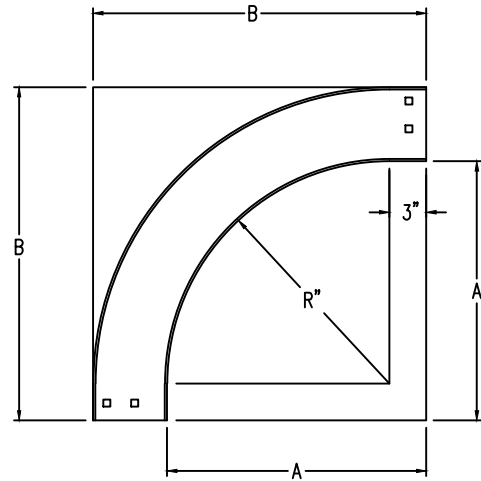

Aluminum Ladder/Ventilated Tray

Vertical Outside 90° ELBOW (6"H)

Vertical Outside 90° ELBOW (ALUMINUM)

Manufactured in Canada by Niedax CER

Note: Couplings C/W Hardware are supplied with each fitting.

END VIEW

RUNG END VIEWS

ALUMINUM LADDER/VENTILATED TRAY VERTICAL OUTSIDE 90° ELBOW ORDERING DATA EXAMPLE

L C A 6 3 - (Width) - VO90 - (Radius)

2799 Barton St E
Hamilton, ON L8E 2J8
Toll Free: 1 877.213.8045
Phone: 905.337.7522
Cerinc.ca

NOTES:

* CSA Ventilated tray has a rung spacing of 4" between rungs.