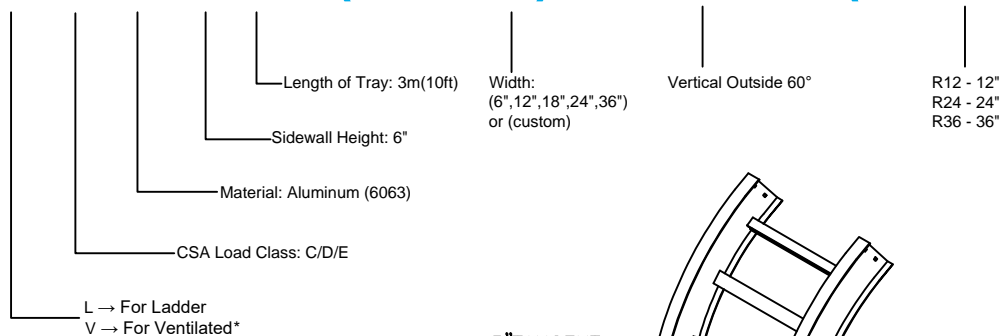

Aluminum Ladder/Ventilated Tray

Vertical Outside 60° ELBOW (6"H)

Vertical Outside 60° ELBOW (ALUMINUM)

Manufactured in Canada by Niedax CER

Note: Couplings C/W Hardware are supplied with each fitting.

END VIEW

RUNG END VIEWS

ALUMINUM LADDER/VENTILATED TRAY VERTICAL OUTSIDE 60° ELBOW ORDERING DATA EXAMPLE

L C A 6 3 - (Width) - VO60 - (Radius)

2799 Barton St E
Hamilton, ON L8E 2J8
Toll Free: 1 877.213.8045
Phone: 905.337.7522
Cerinc.ca

NOTES:

* CSA Ventilated tray has a rung spacing of 4" between rungs.