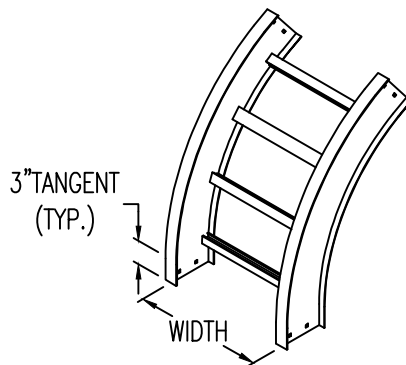

Aluminum Ladder/Ventilated Tray

Vertical Outside 60° ELBOW (6"H)

Vertical Outside 60° ELBOW (ALUMINUM)

Manufactured in Canada by Niedax CER

Note: Couplings C/W Hardware are supplied with each fitting.

END VIEW

RUNG END VIEWS

ALUMINUM LADDER/VENTILATED TRAY VERTICAL OUTSIDE 60° ELBOW ORDERING DATA EXAMPLE

L C A 6 3 - (Width) - VO60 - (Radius)

2799 Barton St E
Hamilton, ON L8E 2J8
Toll Free: 1 877.213.8045
Phone: 905.337.7522
Cerinc.ca

NOTES:

* CSA Ventilated tray has a rung spacing of 4" between rungs.