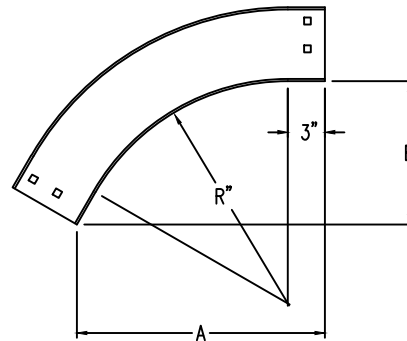

Aluminum Ladder/Ventilated Tray

Vertical Outside 60° ELBOW (6"H)

Vertical Outside 60° ELBOW (ALUMINUM)

Manufactured in Canada by Niedax CER

Note: Couplings C/W Hardware are supplied with each fitting.

END VIEW

RUNG END VIEWS

ALUMINUM LADDER/VENTILATED TRAY VERTICAL OUTSIDE 60° ELBOW ORDERING DATA EXAMPLE

L C A 6 3 - (Width) - VO60 - (Radius)

2799 Barton St E
Hamilton, ON L8E 2J8
Toll Free: 1 877.213.8045
Phone: 905.337.7522
Cerinc.ca

NOTES:

* CSA Ventilated tray has a rung spacing of 4" between rungs.