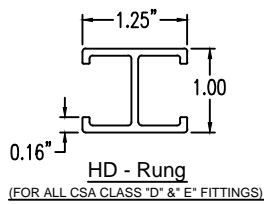

Aluminum Ladder/Ventilated Tray

Vertical Outside 60° ELBOW (6"H)

Vertical Outside 60° ELBOW (ALUMINUM)

Manufactured in Canada by Niedax CER

Note: Couplings C/W Hardware are supplied with each fitting.

END VIEW

RUNG END VIEWS

ALUMINUM LADDER/VENTILATED TRAY VERTICAL OUTSIDE 60° ELBOW ORDERING DATA EXAMPLE

L C A 6 3 - (Width) - VO60 - (Radius)

2799 Barton St E
Hamilton, ON L8E 2J8
Toll Free: 1 877.213.8045
Phone: 905.337.7522
Cerinc.ca

NOTES:

* CSA Ventilated tray has a rung spacing of 4" between rungs.