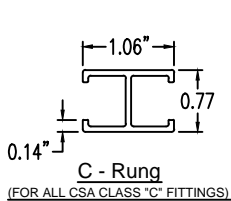

Aluminum Ladder/Ventilated Tray

Vertical Outside 60° ELBOW (6"H)

Vertical Outside 60° ELBOW (ALUMINUM)

Manufactured in Canada by Niedax CER

Note: Couplings C/W Hardware are supplied with each fitting.

END VIEW

RUNG END VIEWS

ALUMINUM LADDER/VENTILATED TRAY VERTICAL OUTSIDE 60° ELBOW ORDERING DATA EXAMPLE

L C A 6 3 - (Width) - VO60 - (Radius)

2799 Barton St E
Hamilton, ON L8E 2J8
Toll Free: 1 877.213.8045
Phone: 905.337.7522
Cerinc.ca

NOTES:

* CSA Ventilated tray has a rung spacing of 4" between rungs.