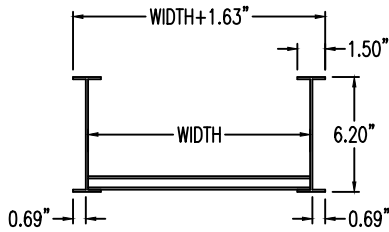

Aluminum Ladder/Ventilated Tray

Vertical Outside 60° ELBOW (6"H)

Vertical Outside 60° ELBOW (ALUMINUM)

Manufactured in Canada by Niedax CER

Note: Couplings C/W Hardware are supplied with each fitting.

END VIEW

RUNG END VIEWS

ALUMINUM LADDER/VENTILATED TRAY VERTICAL OUTSIDE 60° ELBOW ORDERING DATA EXAMPLE

L C A 6 3 - (Width) - VO60 - (Radius)

2799 Barton St E
Hamilton, ON L8E 2J8
Toll Free: 1 877.213.8045
Phone: 905.337.7522
Cerinc.ca

NOTES:

* CSA Ventilated tray has a rung spacing of 4" between rungs.