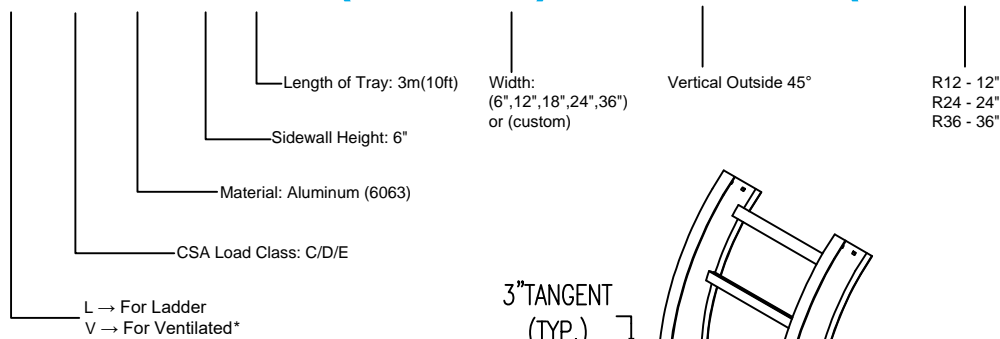

ALUMINUM LADDER/VENTILATED TRAY VERTICAL OUTSIDE 45° ELBOW ORDERING DATA EXAMPLE

L C A 6 3 - (Width) - VO45 - (Radius)

2799 Barton St E
Hamilton, ON L8E 2J8
Toll Free: 1 877.213.8045
Phone: 905.337.7522
Cerinc.ca

NOTES:

* CSA Ventilated tray has a rung spacing of 4" between rungs.