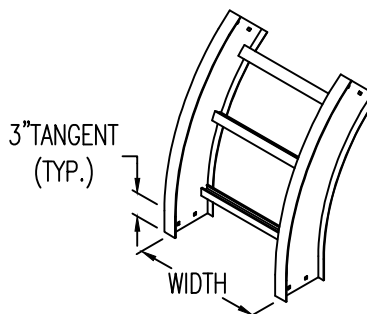

ALUMINUM LADDER/VENTILATED TRAY VERTICAL OUTSIDE 45° ELBOW ORDERING DATA EXAMPLE

L C A 6 3 - (Width) - VO45 - (Radius)