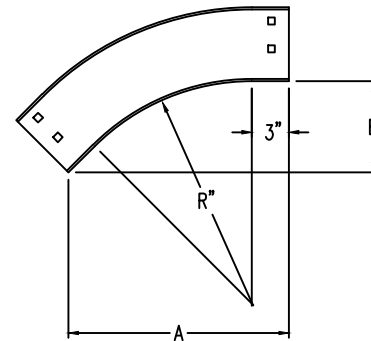

## Vertical Outside 45° ELBOW (6"H)

**Vertical Outside 45° ELBOW (ALUMINUM)**  
 Manufactured in Canada by Niedax CER

**Note:** Couplings C/W Hardware are supplied with each fitting.

END VIEW

RUNG END VIEWS

### ALUMINUM LADDER/VENTILATED TRAY VERTICAL OUTSIDE 45° ELBOW ORDERING DATA EXAMPLE