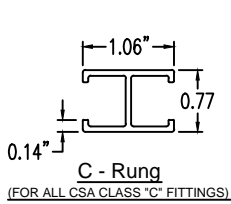

## Vertical Outside 45° ELBOW (6"H)

**Vertical Outside 45° ELBOW (ALUMINUM)**  
 Manufactured in Canada by Niedax CER

**Note:** Couplings C/W Hardware are supplied with each fitting.

END VIEW

RUNG END VIEWS

### ALUMINUM LADDER/VENTILATED TRAY VERTICAL OUTSIDE 45° ELBOW ORDERING DATA EXAMPLE