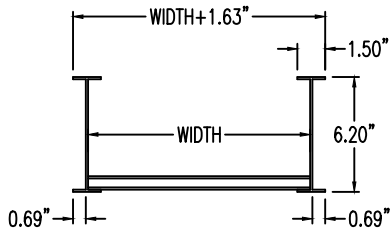

## Vertical Outside 45° ELBOW (6"H)

**Vertical Outside 45° ELBOW (ALUMINUM)**  
 Manufactured in Canada by Niedax CER

**Note:** Couplings C/W Hardware are supplied with each fitting.

END VIEW

RUNG END VIEWS