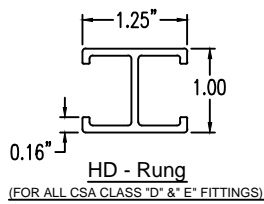

## Vertical Outside 45° ELBOW (6"H)

**Vertical Outside 45° ELBOW (ALUMINUM)**  
 Manufactured in Canada by Niedax CER

**Note:** Couplings C/W Hardware are supplied with each fitting.

END VIEW

RUNG END VIEWS

### ALUMINUM LADDER/VENTILATED TRAY VERTICAL OUTSIDE 45° ELBOW ORDERING DATA EXAMPLE