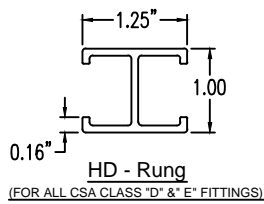

Aluminum Ladder/Ventilated Tray

Vertical Inside 90° ELBOW (6"H)

Vertical Inside 90° ELBOW (ALUMINUM)
 Manufactured in Canada by Niedax CER

Note: Couplings C/W Hardware are supplied with each fitting.

END VIEW

RUNG END VIEWS

ALUMINUM LADDER/VENTILATED TRAY VERTICAL INSIDE 90° ELBOW ORDERING DATA EXAMPLE

L C A 6 3 - (Width) - VI90 - (Radius)

2799 Barton St E
 Hamilton, ON L8E 2J8
 Toll Free: 1 877.213.8045
 Phone: 905.337.7522
 Cerinc.ca

NOTES:
 * CSA Ventilated tray has a rung spacing of 4" between rungs.