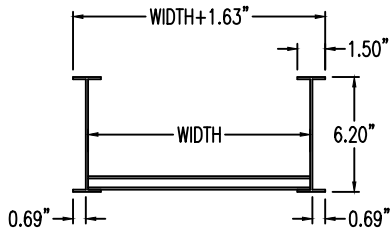

Aluminum Ladder/Ventilated Tray

Vertical Inside 90° ELBOW (6"H)

Vertical Inside 90° ELBOW (ALUMINUM)
 Manufactured in Canada by Niedax CER

Note: Couplings C/W Hardware are supplied with each fitting.

END VIEW

RUNG END VIEWS

ALUMINUM LADDER/VENTILATED TRAY VERTICAL INSIDE 90° ELBOW ORDERING DATA EXAMPLE

L C A 6 3 - (Width) - VI90 - (Radius)

2799 Barton St E
 Hamilton, ON L8E 2J8
 Toll Free: 1 877.213.8045
 Phone: 905.337.7522
 Cerinc.ca

NOTES:
 * CSA Ventilated tray has a rung spacing of 4" between rungs.