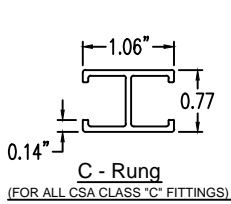

Aluminum Ladder/Ventilated Tray

Vertical Inside 90° ELBOW (6"H)

Vertical Inside 90° ELBOW (ALUMINUM)
 Manufactured in Canada by Niedax CER

Note: Couplings C/W Hardware are supplied with each fitting.

END VIEW

RUNG END VIEWS

ALUMINUM LADDER/VENTILATED TRAY VERTICAL INSIDE 90° ELBOW ORDERING DATA EXAMPLE

L C A 6 3 - (Width) - VI90 - (Radius)

2799 Barton St E
 Hamilton, ON L8E 2J8
 Toll Free: 1 877.213.8045
 Phone: 905.337.7522
 Cerinc.ca

NOTES:
 * CSA Ventilated tray has a rung spacing of 4" between rungs.