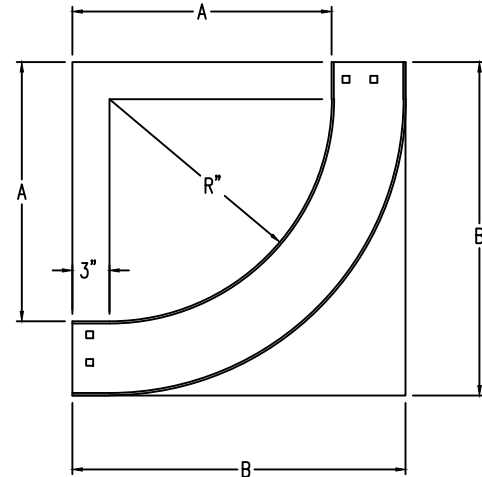

Aluminum Ladder/Ventilated Tray

Vertical Inside 90° ELBOW (6"H)

Vertical Inside 90° ELBOW (ALUMINUM)
 Manufactured in Canada by Niedax CER

Note: Couplings C/W Hardware are supplied with each fitting.

END VIEW

RUNG END VIEWS

ALUMINUM LADDER/VENTILATED TRAY VERTICAL INSIDE 90° ELBOW ORDERING DATA EXAMPLE

L C A 6 3 - (Width) - VI90 - (Radius)

2799 Barton St E
 Hamilton, ON L8E 2J8
 Toll Free: 1 877.213.8045
 Phone: 905.337.7522
 Cerinc.ca

NOTES:
 * CSA Ventilated tray has a rung spacing of 4" between rungs.