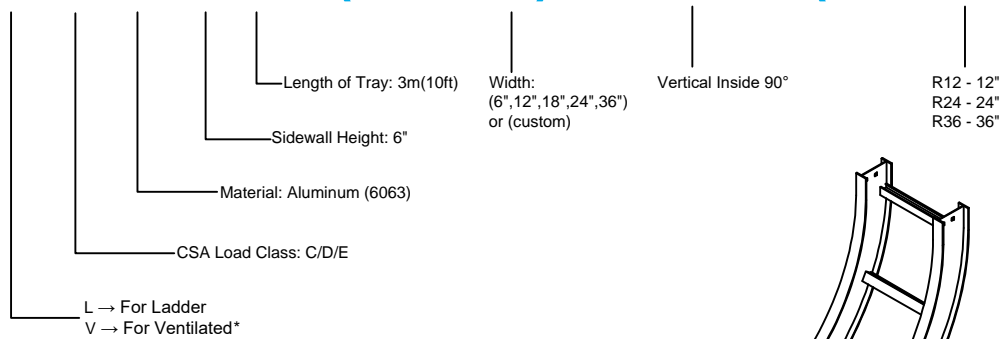

Aluminum Ladder/Ventilated Tray

Vertical Inside 90° ELBOW (6"H)

Vertical Inside 90° ELBOW (ALUMINUM)
 Manufactured in Canada by Niedax CER

Note: Couplings C/W Hardware are supplied with each fitting.

END VIEW

RUNG END VIEWS

ALUMINUM LADDER/VENTILATED TRAY VERTICAL INSIDE 90° ELBOW ORDERING DATA EXAMPLE

L C A 6 3 - (Width) - VI90 - (Radius)

2799 Barton St E
 Hamilton, ON L8E 2J8
 Toll Free: 1 877.213.8045
 Phone: 905.337.7522
 Cerinc.ca

NOTES:
 * CSA Ventilated tray has a rung spacing of 4" between rungs.