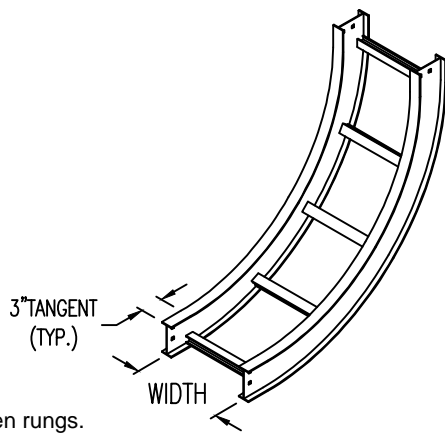

Aluminum Ladder/Ventilated Tray

Vertical Inside 90° ELBOW (6"H)

Vertical Inside 90° ELBOW (ALUMINUM)
 Manufactured in Canada by Niedax CER

Note: Couplings C/W Hardware are supplied with each fitting.

END VIEW

RUNG END VIEWS

ALUMINUM LADDER/VENTILATED TRAY VERTICAL INSIDE 90° ELBOW ORDERING DATA EXAMPLE

L C A 6 3 - (Width) - VI90 - (Radius)

2799 Barton St E
 Hamilton, ON L8E 2J8
 Toll Free: 1 877.213.8045
 Phone: 905.337.7522
 Cerinc.ca

NOTES:
 * CSA Ventilated tray has a rung spacing of 4" between rungs.