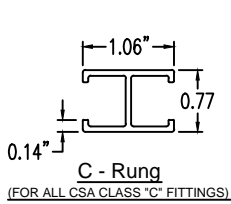

Aluminum Ladder/Ventilated Tray

Vertical Inside 60° ELBOW (6"H)

Vertical Inside 60° ELBOW (ALUMINUM)
 Manufactured in Canada by Niedax CER

Note: Couplings C/W Hardware are supplied with each fitting.

END VIEW

RUNG END VIEWS

ALUMINUM LADDER/VENTILATED TRAY VERTICAL INSIDE 60° ELBOW ORDERING DATA EXAMPLE

L C A 6 3 - (Width) - VI60 - (Radius)

2799 Barton St E
 Hamilton, ON L8E 2J8
 Toll Free: 1 877.213.8045
 Phone: 905.337.7522
 Cerinc.ca

NOTES:

* CSA Ventilated tray has a rung spacing of 4" between rungs.