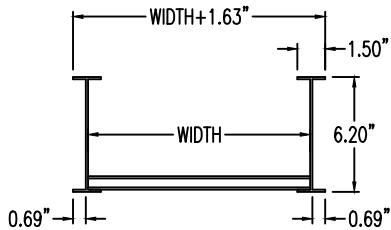

Aluminum Ladder/Ventilated Tray

Vertical Inside 60° ELBOW (6"H)

Vertical Inside 60° ELBOW (ALUMINUM)
 Manufactured in Canada by Niedax CER

Note: Couplings C/W Hardware are supplied with each fitting.

END VIEW

RUNG END VIEWS

ALUMINUM LADDER/VENTILATED TRAY VERTICAL INSIDE 60° ELBOW ORDERING DATA EXAMPLE

L C A 6 3 - (Width) - VI60 - (Radius)

2799 Barton St E
 Hamilton, ON L8E 2J8
 Toll Free: 1 877.213.8045
 Phone: 905.337.7522
 Cerinc.ca

NOTES:

* CSA Ventilated tray has a rung spacing of 4" between rungs.