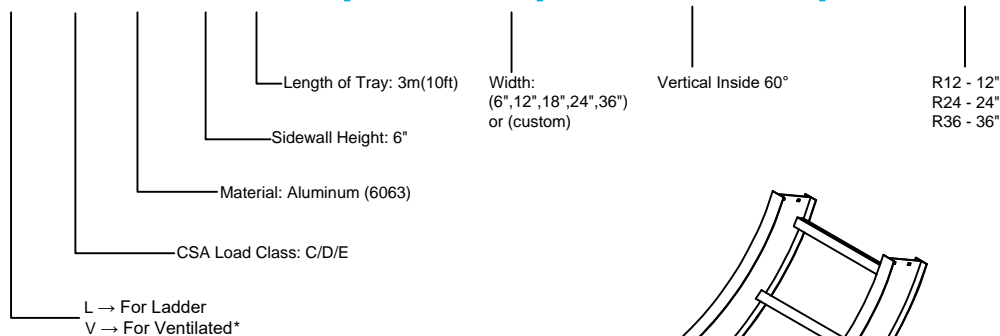

Aluminum Ladder/Ventilated Tray

Vertical Inside 60° ELBOW (6"H)

Vertical Inside 60° ELBOW (ALUMINUM)
 Manufactured in Canada by Niedax CER

Note: Couplings C/W Hardware are supplied with each fitting.

END VIEW

RUNG END VIEWS

ALUMINUM LADDER/VENTILATED TRAY VERTICAL INSIDE 60° ELBOW ORDERING DATA EXAMPLE

L C A 6 3 - (Width) - VI60 - (Radius)

2799 Barton St E
 Hamilton, ON L8E 2J8
 Toll Free: 1 877.213.8045
 Phone: 905.337.7522
 Cerinc.ca

NOTES:

* CSA Ventilated tray has a rung spacing of 4" between rungs.