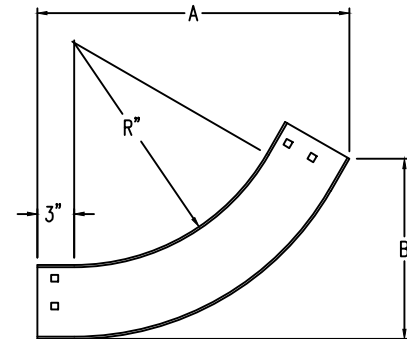

Aluminum Ladder/Ventilated Tray

Vertical Inside 60° ELBOW (6"H)

Vertical Inside 60° ELBOW (ALUMINUM)
 Manufactured in Canada by Niedax CER

Note: Couplings C/W Hardware are supplied with each fitting.

END VIEW

RUNG END VIEWS

ALUMINUM LADDER/VENTILATED TRAY VERTICAL INSIDE 60° ELBOW ORDERING DATA EXAMPLE

L C A 6 3 - (Width) - VI60 - (Radius)

2799 Barton St E
 Hamilton, ON L8E 2J8
 Toll Free: 1 877.213.8045
 Phone: 905.337.7522
 Cerinc.ca

NOTES:

* CSA Ventilated tray has a rung spacing of 4" between rungs.