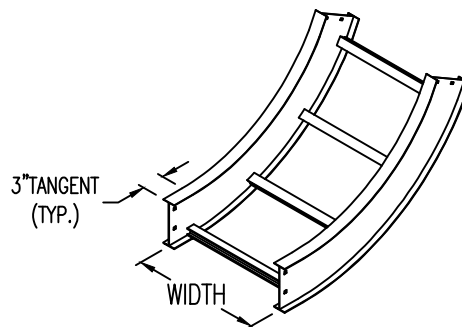

Aluminum Ladder/Ventilated Tray

Vertical Inside 60° ELBOW (6"H)

Vertical Inside 60° ELBOW (ALUMINUM)
 Manufactured in Canada by Niedax CER

Note: Couplings C/W Hardware are supplied with each fitting.

END VIEW

RUNG END VIEWS

ALUMINUM LADDER/VENTILATED TRAY VERTICAL INSIDE 60° ELBOW ORDERING DATA EXAMPLE

L C A 6 3 - (Width) - VI60 - (Radius)

2799 Barton St E
 Hamilton, ON L8E 2J8
 Toll Free: 1 877.213.8045
 Phone: 905.337.7522
 Cerinc.ca

NOTES:

* CSA Ventilated tray has a rung spacing of 4" between rungs.