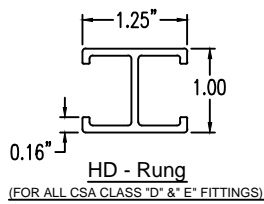

Aluminum Ladder/Ventilated Tray

Vertical Inside 60° ELBOW (6"H)

Vertical Inside 60° ELBOW (ALUMINUM)
 Manufactured in Canada by Niedax CER

Note: Couplings C/W Hardware are supplied with each fitting.

END VIEW

RUNG END VIEWS

ALUMINUM LADDER/VENTILATED TRAY VERTICAL INSIDE 60° ELBOW ORDERING DATA EXAMPLE

L C A 6 3 - (Width) - VI60 - (Radius)

2799 Barton St E
 Hamilton, ON L8E 2J8
 Toll Free: 1 877.213.8045
 Phone: 905.337.7522
 Cerinc.ca

NOTES:

* CSA Ventilated tray has a rung spacing of 4" between rungs.