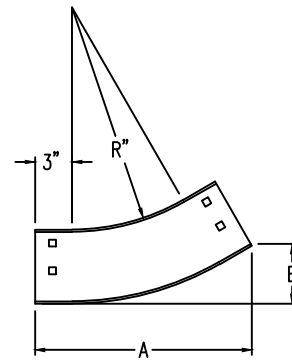

Aluminum Ladder/Ventilated Tray

Vertical Inside 30° ELBOW (6"H)

Vertical Inside 30° ELBOW (ALUMINUM)
 Manufactured in Canada by Niedax CER

Note: Couplings C/W Hardware are supplied with each fitting.

END VIEW

RUNG END VIEWS

ALUMINUM LADDER/VENTILATED TRAY VERTICAL INSIDE 30° ELBOW ORDERING DATA EXAMPLE

L C A 6 3 - (Width) - VI30 - (Radius)

2799 Barton St E
 Hamilton, ON L8E 2J8
 Toll Free: 1 877.213.8045
 Phone: 905.337.7522
 Cerinc.ca

NOTES:

* CSA Ventilated tray has a rung spacing of 4" between rungs.