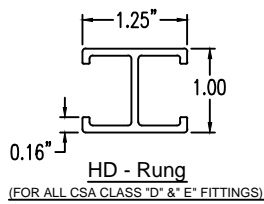

Aluminum Ladder/Ventilated Tray

Vertical Inside 30° ELBOW (6"H)

Vertical Inside 30° ELBOW (ALUMINUM)
 Manufactured in Canada by Niedax CER

Note: Couplings C/W Hardware are supplied with each fitting.

END VIEW

RUNG END VIEWS

ALUMINUM LADDER/VENTILATED TRAY VERTICAL INSIDE 30° ELBOW ORDERING DATA EXAMPLE

L C A 6 3 - (Width) - VI30 - (Radius)

2799 Barton St E
 Hamilton, ON L8E 2J8
 Toll Free: 1 877.213.8045
 Phone: 905.337.7522
 Cerinc.ca

NOTES:

* CSA Ventilated tray has a rung spacing of 4" between rungs.