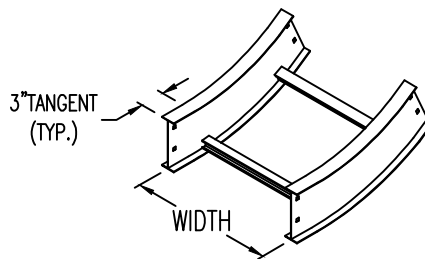

Aluminum Ladder/Ventilated Tray

Vertical Inside 30° ELBOW (6"H)

Vertical Inside 30° ELBOW (ALUMINUM)
 Manufactured in Canada by Niedax CER

Note: Couplings C/W Hardware are supplied with each fitting.

END VIEW

RUNG END VIEWS

ALUMINUM LADDER/VENTILATED TRAY VERTICAL INSIDE 30° ELBOW ORDERING DATA EXAMPLE

L C A 6 3 - (Width) - VI30 - (Radius)

2799 Barton St E
 Hamilton, ON L8E 2J8
 Toll Free: 1 877.213.8045
 Phone: 905.337.7522
 Cerinc.ca

NOTES:

* CSA Ventilated tray has a rung spacing of 4" between rungs.