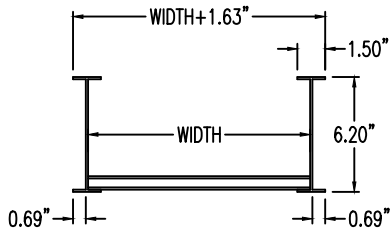

Aluminum Ladder/Ventilated Tray

Vertical Inside 30° ELBOW (6"H)

Vertical Inside 30° ELBOW (ALUMINUM)
 Manufactured in Canada by Niedax CER

Note: Couplings C/W Hardware are supplied with each fitting.

END VIEW

RUNG END VIEWS

ALUMINUM LADDER/VENTILATED TRAY VERTICAL INSIDE 30° ELBOW ORDERING DATA EXAMPLE

L C A 6 3 - (Width) - VI30 - (Radius)

2799 Barton St E
 Hamilton, ON L8E 2J8
 Toll Free: 1 877.213.8045
 Phone: 905.337.7522
 Cerinc.ca

NOTES:

* CSA Ventilated tray has a rung spacing of 4" between rungs.