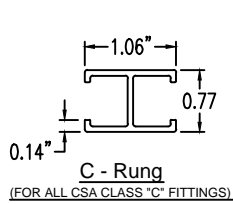

Aluminum Ladder/Ventilated Tray

Vertical Inside 30° ELBOW (6"H)

Vertical Inside 30° ELBOW (ALUMINUM)
 Manufactured in Canada by Niedax CER

Note: Couplings C/W Hardware are supplied with each fitting.

END VIEW

RUNG END VIEWS

ALUMINUM LADDER/VENTILATED TRAY VERTICAL INSIDE 30° ELBOW ORDERING DATA EXAMPLE

L C A 6 3 - (Width) - VI30 - (Radius)

2799 Barton St E
 Hamilton, ON L8E 2J8
 Toll Free: 1 877.213.8045
 Phone: 905.337.7522
 Cerinc.ca

NOTES:

* CSA Ventilated tray has a rung spacing of 4" between rungs.