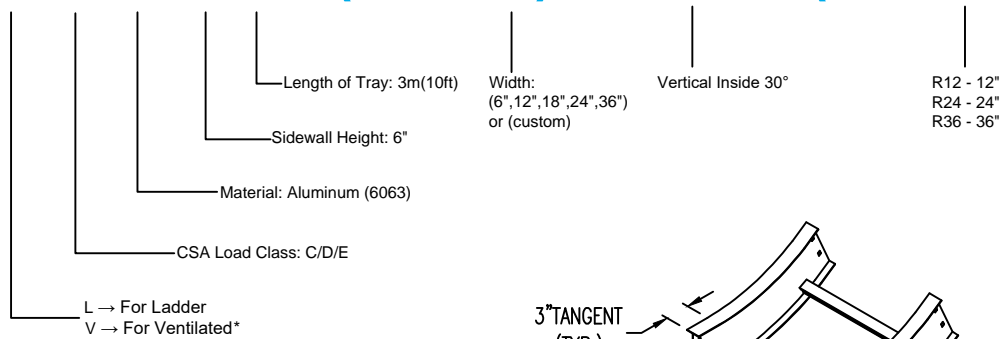

Aluminum Ladder/Ventilated Tray

Vertical Inside 30° ELBOW (6"H)

Vertical Inside 30° ELBOW (ALUMINUM)
 Manufactured in Canada by Niedax CER

Note: Couplings C/W Hardware are supplied with each fitting.

END VIEW

RUNG END VIEWS

ALUMINUM LADDER/VENTILATED TRAY VERTICAL INSIDE 30° ELBOW ORDERING DATA EXAMPLE

L C A 6 3 - (Width) - VI30 - (Radius)

2799 Barton St E
 Hamilton, ON L8E 2J8
 Toll Free: 1 877.213.8045
 Phone: 905.337.7522
 Cerinc.ca

NOTES:

* CSA Ventilated tray has a rung spacing of 4" between rungs.