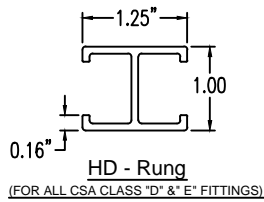

Aluminum Ladder/Ventilated Tray

Straight Reducer (6"H)

Straight Reducer (ALUMINUM)

Manufactured in Canada by Niedax CER

Note: Couplings C/W Hardware are supplied with each fitting.

END VIEW

RUNG END VIEWS

ALUMINUM LADDER/VENTILATED TRAY STRAIGHT REDUCER ORDERING DATA EXAMPLE

L C A 6 3 - (Width 1) - (Width 2) - SR

NOTES:

* CSA Ventilated tray has a rung spacing of 4" between rungs.

2799 Barton St E
Hamilton, ON L8E 2J8
Toll Free: 1 877.213.8045
Phone:905.337.7522
Cerinc.ca