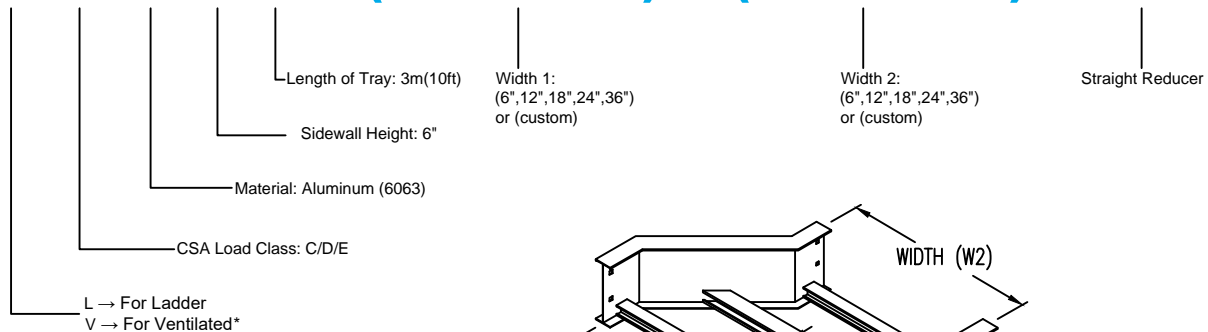

Aluminum Ladder/Ventilated Tray

Straight Reducer (6"H)

Straight Reducer (ALUMINUM)

Manufactured in Canada by Niedax CER

Note: Couplings C/W Hardware are supplied with each fitting.

END VIEW

RUNG END VIEWS

ALUMINUM LADDER/VENTILATED TRAY STRAIGHT REDUCER ORDERING DATA EXAMPLE

L C A 6 3 - (Width 1) - (Width 2) - SR

NOTES:

* CSA Ventilated tray has a rung spacing of 4" between rungs.

2799 Barton St E
Hamilton, ON L8E 2J8
Toll Free: 1 877.213.8045
Phone:905.337.7522
Cerinc.ca