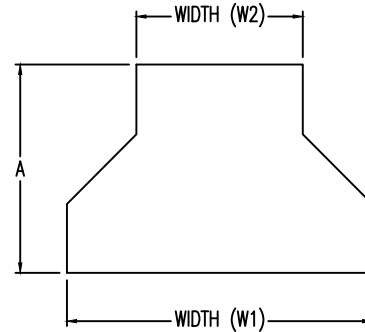

Aluminum Ladder/Ventilated Tray

Straight Reducer (6"H)

Straight Reducer (ALUMINUM)

Manufactured in Canada by Niedax CER

Note: Couplings C/W Hardware are supplied with each fitting.

END VIEW

RUNG END VIEWS

ALUMINUM LADDER/VENTILATED TRAY STRAIGHT REDUCER ORDERING DATA EXAMPLE

L C A 6 3 - (Width 1) - (Width 2) - SR

NOTES:

* CSA Ventilated tray has a rung spacing of 4" between rungs.

2799 Barton St E
Hamilton, ON L8E 2J8
Toll Free: 1 877.213.8045
Phone:905.337.7522
Cerinc.ca