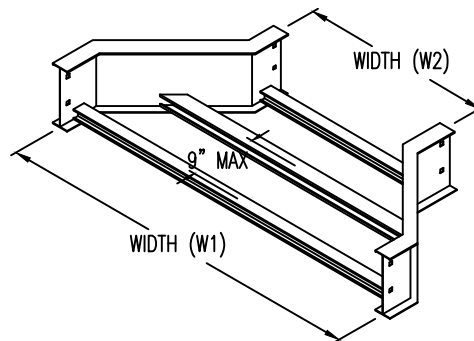

Aluminum Ladder/Ventilated Tray

Straight Reducer (6"H)

Straight Reducer (ALUMINUM)

Manufactured in Canada by Niedax CER

Note: Couplings C/W Hardware are supplied with each fitting.

END VIEW

RUNG END VIEWS

ALUMINUM LADDER/VENTILATED TRAY STRAIGHT REDUCER ORDERING DATA EXAMPLE

L C A 6 3 - (Width 1) - (Width 2) - SR

NOTES:

* CSA Ventilated tray has a rung spacing of 4" between rungs.

2799 Barton St E
Hamilton, ON L8E 2J8
Toll Free: 1 877.213.8045
Phone:905.337.7522
Cerinc.ca