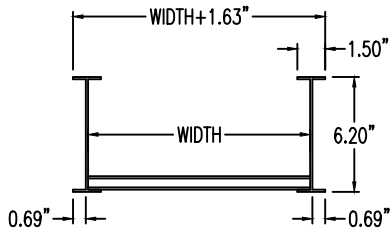

Aluminum Ladder/Ventilated Tray

Straight Reducer (6"H)

Straight Reducer (ALUMINUM)

Manufactured in Canada by Niedax CER

Note: Couplings C/W Hardware are supplied with each fitting.

END VIEW

RUNG END VIEWS

ALUMINUM LADDER/VENTILATED TRAY STRAIGHT REDUCER ORDERING DATA EXAMPLE

L C A 6 3 - (Width 1) - (Width 2) - SR

NOTES:

* CSA Ventilated tray has a rung spacing of 4" between rungs.

2799 Barton St E
Hamilton, ON L8E 2J8
Toll Free: 1 877.213.8045
Phone:905.337.7522
Cerinc.ca