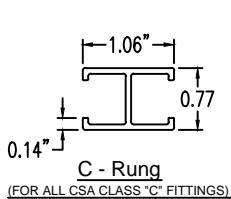

Aluminum Ladder/Ventilated Tray

Straight Reducer (6"H)

Straight Reducer (ALUMINUM)

Manufactured in Canada by Niedax CER

Note: Couplings C/W Hardware are supplied with each fitting.

END VIEW

RUNG END VIEWS

ALUMINUM LADDER/VENTILATED TRAY STRAIGHT REDUCER ORDERING DATA EXAMPLE

L C A 6 3 - (Width 1) - (Width 2) - SR

NOTES:

* CSA Ventilated tray has a rung spacing of 4" between rungs.

2799 Barton St E
Hamilton, ON L8E 2J8
Toll Free: 1 877.213.8045
Phone:905.337.7522
Cerinc.ca