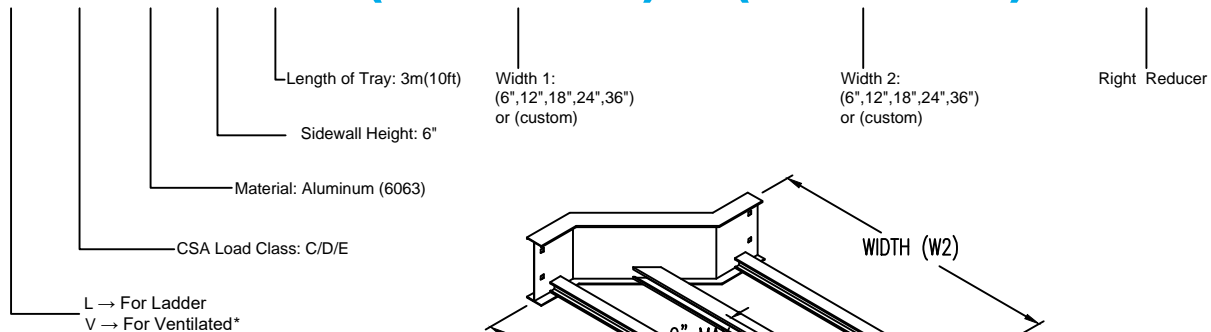

Aluminum Ladder/Ventilated Tray

Right Reducer (6"H)

Right Reducer (ALUMINUM)

Manufactured in Canada by Niedax CER

Note: Couplings C/W Hardware are supplied with each fitting.

END VIEW

RUNG END VIEWS

ALUMINUM LADDER/VENTILATED TRAY RIGHT REDUCER ORDERING DATA EXAMPLE

L C A 6 3 - (Width 1) - (Width 2) - RR

2799 Barton St E
Hamilton, ON L8E 2J8
Toll Free: 1 877.213.8045
Phone: 905.337.7522
Cerinc.ca

NOTES:

* CSA Ventilated tray has a rung spacing of 4" between rungs.