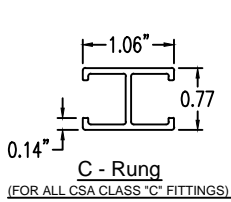

Aluminum Ladder/Ventilated Tray

Right Reducer (6"H)

Right Reducer (ALUMINUM)

Manufactured in Canada by Niedax CER

Note: Couplings C/W Hardware are supplied with each fitting.

END VIEW

RUNG END VIEWS

ALUMINUM LADDER/VENTILATED TRAY RIGHT REDUCER ORDERING DATA EXAMPLE

L C A 6 3 - (Width 1) - (Width 2) - RR

2799 Barton St E
Hamilton, ON L8E 2J8
Toll Free: 1 877.213.8045
Phone: 905.337.7522
Cerinc.ca

NOTES:

* CSA Ventilated tray has a rung spacing of 4" between rungs.