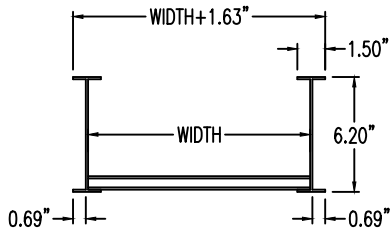

Aluminum Ladder/Ventilated Tray

Right Reducer (6"H)

Right Reducer (ALUMINUM)

Manufactured in Canada by Niedax CER

Note: Couplings C/W Hardware are supplied with each fitting.

END VIEW

RUNG END VIEWS

ALUMINUM LADDER/VENTILATED TRAY RIGHT REDUCER ORDERING DATA EXAMPLE

L C A 6 3 - (Width 1) - (Width 2) - RR

2799 Barton St E
Hamilton, ON L8E 2J8
Toll Free: 1 877.213.8045
Phone: 905.337.7522
Cerinc.ca

NOTES:

* CSA Ventilated tray has a rung spacing of 4" between rungs.