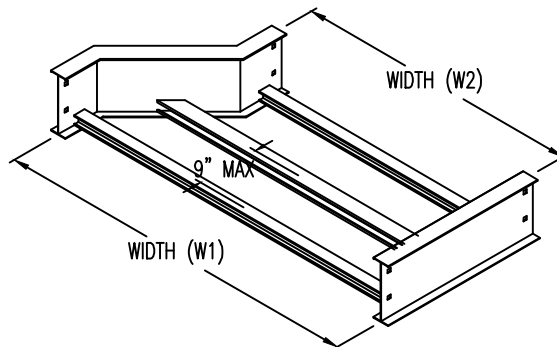

Aluminum Ladder/Ventilated Tray

Right Reducer (6"H)

Right Reducer (ALUMINUM)

Manufactured in Canada by Niedax CER

Note: Couplings C/W Hardware are supplied with each fitting.

END VIEW

RUNG END VIEWS

ALUMINUM LADDER/VENTILATED TRAY RIGHT REDUCER ORDERING DATA EXAMPLE

L C A 6 3 - (Width 1) - (Width 2) - RR

2799 Barton St E
Hamilton, ON L8E 2J8
Toll Free: 1 877.213.8045
Phone: 905.337.7522
Cerinc.ca

NOTES:

* CSA Ventilated tray has a rung spacing of 4" between rungs.