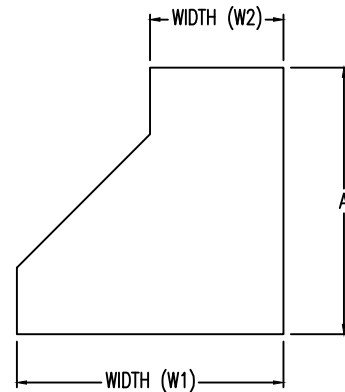

Aluminum Ladder/Ventilated Tray

Right Reducer (6"H)

Right Reducer (ALUMINUM)

Manufactured in Canada by Niedax CER

Note: Couplings C/W Hardware are supplied with each fitting.

END VIEW

RUNG END VIEWS

ALUMINUM LADDER/VENTILATED TRAY RIGHT REDUCER ORDERING DATA EXAMPLE

L C A 6 3 - (Width 1) - (Width 2) - RR

2799 Barton St E
Hamilton, ON L8E 2J8
Toll Free: 1 877.213.8045
Phone: 905.337.7522
Cerinc.ca

NOTES:

* CSA Ventilated tray has a rung spacing of 4" between rungs.