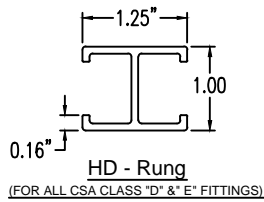

Aluminum Ladder/Ventilated Tray

Right Reducer (6"H)

Right Reducer (ALUMINUM)

Manufactured in Canada by Niedax CER

Note: Couplings C/W Hardware are supplied with each fitting.

END VIEW

RUNG END VIEWS

ALUMINUM LADDER/VENTILATED TRAY RIGHT REDUCER ORDERING DATA EXAMPLE

L C A 6 3 - (Width 1) - (Width 2) - RR

2799 Barton St E
Hamilton, ON L8E 2J8
Toll Free: 1 877.213.8045
Phone: 905.337.7522
Cerinc.ca

NOTES:

* CSA Ventilated tray has a rung spacing of 4" between rungs.