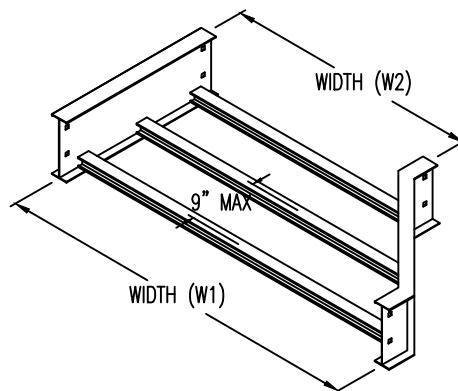

Aluminum Ladder/Ventilated Tray

Left Reducer (6"H)

LEFT REDUCER (ALUMINUM)

Manufactured in Canada by Niedax CER

Note: Couplings C/W Hardware are supplied with each fitting.

END VIEW

RUNG END VIEWS

ALUMINUM LADDER/VENTILATED TRAY LEFT REDUCER ORDERING DATA EXAMPLE

L C A 6 3 - (Width 1) - (Width 2) - LR

2799 Barton St E
Hamilton, ON L8E 2J8
Toll Free: 1 877.213.8045
Phone:905.337.7522
Cerinc.ca

NOTES:

* CSA Ventilated tray has a rung spacing of 4" between rungs.