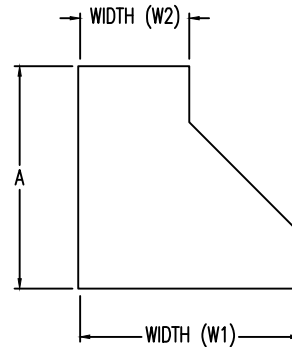

Aluminum Ladder/Ventilated Tray

Left Reducer (6"H)

LEFT REDUCER (ALUMINUM)

Manufactured in Canada by Niedax CER

Note: Couplings C/W Hardware are supplied with each fitting.

END VIEW

RUNG END VIEWS

ALUMINUM LADDER/VENTILATED TRAY LEFT REDUCER ORDERING DATA EXAMPLE

L C A 6 3 - (Width 1) - (Width 2) - LR

2799 Barton St E
Hamilton, ON L8E 2J8
Toll Free: 1 877.213.8045
Phone:905.337.7522
Cerinc.ca

NOTES:

* CSA Ventilated tray has a rung spacing of 4" between rungs.