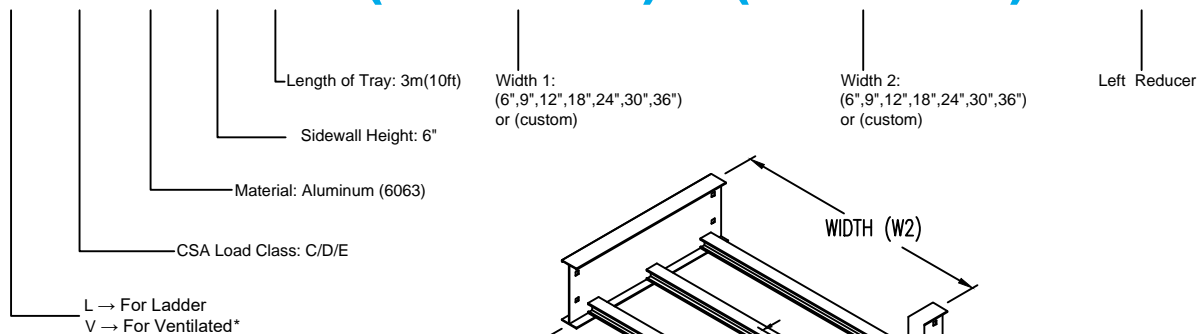

Aluminum Ladder/Ventilated Tray

Left Reducer (6"H)

LEFT REDUCER (ALUMINUM)

Manufactured in Canada by Niedax CER

Note: Couplings C/W Hardware are supplied with each fitting.

END VIEW

RUNG END VIEWS

ALUMINUM LADDER/VENTILATED TRAY LEFT REDUCER ORDERING DATA EXAMPLE

L C A 6 3 - (Width 1) - (Width 2) - LR

2799 Barton St E
Hamilton, ON L8E 2J8
Toll Free: 1 877.213.8045
Phone:905.337.7522
Cerinc.ca

NOTES:

* CSA Ventilated tray has a rung spacing of 4" between rungs.