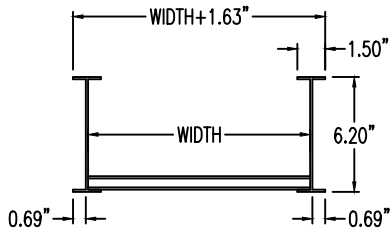

Aluminum Ladder/Ventilated Tray

Left Reducer (6"H)

LEFT REDUCER (ALUMINUM)

Manufactured in Canada by Niedax CER

Note: Couplings C/W Hardware are supplied with each fitting.

END VIEW

RUNG END VIEWS

ALUMINUM LADDER/VENTILATED TRAY LEFT REDUCER ORDERING DATA EXAMPLE

L C A 6 3 - (Width 1) - (Width 2) - LR

2799 Barton St E
Hamilton, ON L8E 2J8
Toll Free: 1 877.213.8045
Phone:905.337.7522
Cerinc.ca

NOTES:

* CSA Ventilated tray has a rung spacing of 4" between rungs.