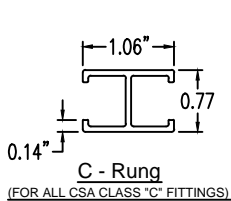

Aluminum Ladder/Ventilated Tray

Left Reducer (6"H)

LEFT REDUCER (ALUMINUM)

Manufactured in Canada by Niedax CER

Note: Couplings C/W Hardware are supplied with each fitting.

END VIEW

RUNG END VIEWS

ALUMINUM LADDER/VENTILATED TRAY LEFT REDUCER ORDERING DATA EXAMPLE

L C A 6 3 - (Width 1) - (Width 2) - LR

2799 Barton St E
Hamilton, ON L8E 2J8
Toll Free: 1 877.213.8045
Phone:905.337.7522
Cerinc.ca

NOTES:

* CSA Ventilated tray has a rung spacing of 4" between rungs.