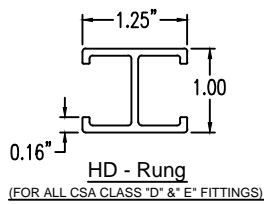

Aluminum Ladder/Ventilated Tray

Left Reducer (6"H)

LEFT REDUCER (ALUMINUM)

Manufactured in Canada by Niedax CER

Note: Couplings C/W Hardware are supplied with each fitting.

END VIEW

RUNG END VIEWS

ALUMINUM LADDER/VENTILATED TRAY LEFT REDUCER ORDERING DATA EXAMPLE

L C A 6 3 - (Width 1) - (Width 2) - LR

2799 Barton St E
Hamilton, ON L8E 2J8
Toll Free: 1 877.213.8045
Phone:905.337.7522
Cerinc.ca

NOTES:

* CSA Ventilated tray has a rung spacing of 4" between rungs.