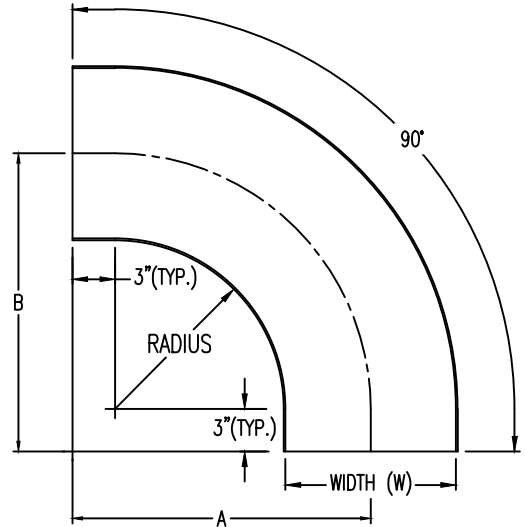

Aluminum Ladder/Ventilated Tray

Horizontal 90° ELBOW (6"H)

HORIZONTAL 90° ELBOW (ALUMINUM)

Manufactured in Canada by Niedax CER

Note: Couplings C/W Hardware are supplied with each fitting.

END VIEW

RUNG END VIEWS

C - Rung
(FOR ALL CSA CLASS "C" FITTINGS)

HD - Rung
(FOR ALL CSA CLASS "D" & "E" FITTINGS)

ALUMINUM LADDER/VENTILATED TRAY HORIZONTAL 90° ELBOW ORDERING DATA EXAMPLE

L C A 6 3 - (Width) - H90 - (Radius)

2799 Barton St E
Hamilton, ON L8E 2J8
Toll Free: 1 877.213.8045
Phone: 905.337.7522
Cerinc.ca

NOTES:
* CSA Ventilated tray has a rung spacing of 4" between rungs.