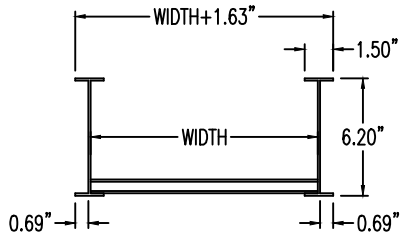

Aluminum Ladder/Ventilated Tray

Horizontal 90° ELBOW (6"H)

HORIZONTAL 90° ELBOW (ALUMINUM)

Manufactured in Canada by Niedax CER

Note: Couplings C/W Hardware are supplied with each fitting.

END VIEW

RUNG END VIEWS

C - Rung
(FOR ALL CSA CLASS "C" FITTINGS)

HD - Rung
(FOR ALL CSA CLASS "D" & "E" FITTINGS)

ALUMINUM LADDER/VENTILATED TRAY HORIZONTAL 90° ELBOW ORDERING DATA EXAMPLE

L C A 6 3 - (Width) - H90 - (Radius)

2799 Barton St E
Hamilton, ON L8E 2J8
Toll Free: 1 877.213.8045
Phone: 905.337.7522
Cerinc.ca

NOTES:
* CSA Ventilated tray has a rung spacing of 4" between rungs.