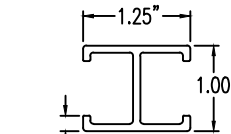

Aluminum Ladder/Ventilated Tray

Horizontal 90° ELBOW (6"H)

HORIZONTAL 90° ELBOW (ALUMINUM)

Manufactured in Canada by Niedax CER

Note: Couplings C/W Hardware are supplied with each fitting.

END VIEW

RUNG END VIEWS

C - Rung
(FOR ALL CSA CLASS "C" FITTINGS)

HD - Rung
(FOR ALL CSA CLASS "D" & "E" FITTINGS)

ALUMINUM LADDER/VENTILATED TRAY HORIZONTAL 90° ELBOW ORDERING DATA EXAMPLE

L C A 6 3 - (Width) - H90 - (Radius)

2799 Barton St E
Hamilton, ON L8E 2J8
Toll Free: 1 877.213.8045
Phone: 905.337.7522
Cerinc.ca

NOTES:
* CSA Ventilated tray has a rung spacing of 4" between rungs.