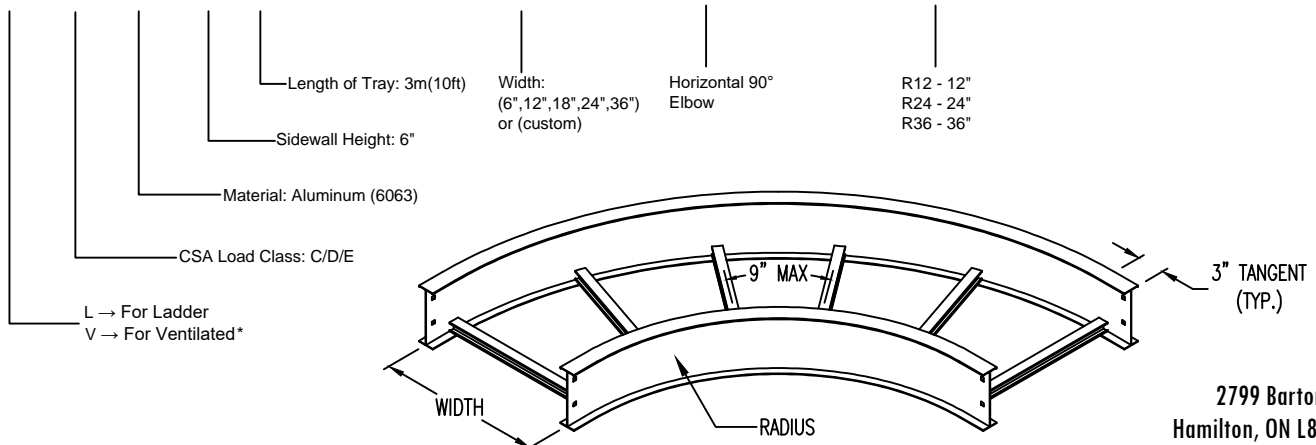

C - Rung
(FOR ALL CSA CLASS "C" FITTINGS)

HD - Rung
(FOR ALL CSA CLASS "D" & "E" FITTINGS)

ALUMINUM LADDER/VENTILATED TRAY HORIZONTAL 90° ELBOW ORDERING DATA EXAMPLE

L C A 6 3 - (Width) - H90 - (Radius)

2799 Barton St E
Hamilton, ON L8E 2J8
Toll Free: 1 877.213.8045
Phone: 905.337.7522
Cerinc.ca

NOTES:
* CSA Ventilated tray has a rung spacing of 4" between rungs.