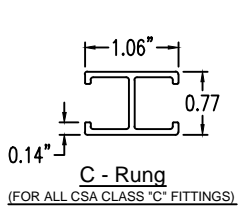

Aluminum Ladder/Ventilated Tray

Horizontal 60° ELBOW (6"H)

HORIZONTAL 60° ELBOW (ALUMINUM)

Manufactured in Canada by Niedax CER

Note: Couplings C/W Hardware are supplied with each fitting.

END VIEW

RUNG END VIEWS

ALUMINUM LADDER/VENTILATED TRAY HORIZONTAL 60° ELBOW ORDERING DATA EXAMPLE

L C A 6 3 - (Width) - H60 - (Radius)

2799 Barton St E
Hamilton, ON L8E 2J8
Toll Free: 1 877.213.8045
Phone: 905.337.7522
Cerinc.ca

NOTES:

* CSA Ventilated tray has a rung spacing of 4" between rungs.