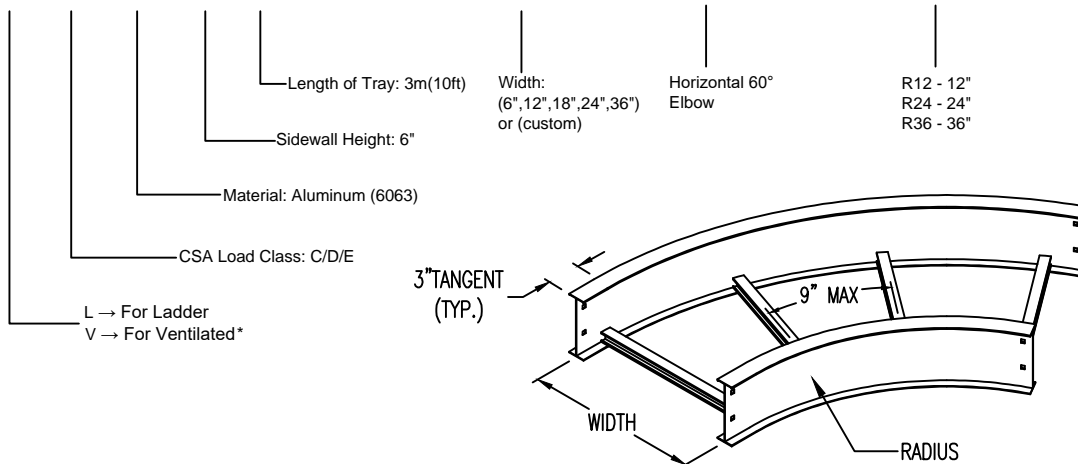

Aluminum Ladder/Ventilated Tray

Horizontal 60° ELBOW (6"H)

HORIZONTAL 60° ELBOW (ALUMINUM)

Manufactured in Canada by Niedax CER

Note: Couplings C/W Hardware are supplied with each fitting.

END VIEW

RUNG END VIEWS

ALUMINUM LADDER/VENTILATED TRAY HORIZONTAL 60° ELBOW ORDERING DATA EXAMPLE

L C A 6 3 - (Width) - H60 - (Radius)

2799 Barton St E
Hamilton, ON L8E 2J8
Toll Free: 1 877.213.8045
Phone: 905.337.7522
Cerinc.ca

NOTES:

* CSA Ventilated tray has a rung spacing of 4" between rungs.