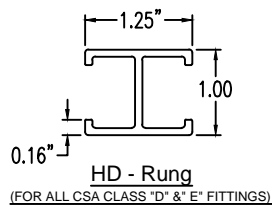

Aluminum Ladder/Ventilated Tray

Horizontal 60° ELBOW (6"H)

HORIZONTAL 60° ELBOW (ALUMINUM)

Manufactured in Canada by Niedax CER

Note: Couplings C/W Hardware are supplied with each fitting.

END VIEW

RUNG END VIEWS

ALUMINUM LADDER/VENTILATED TRAY HORIZONTAL 60° ELBOW ORDERING DATA EXAMPLE

L C A 6 3 - (Width) - H60 - (Radius)

2799 Barton St E
Hamilton, ON L8E 2J8
Toll Free: 1 877.213.8045
Phone: 905.337.7522
Cerinc.ca

NOTES:

* CSA Ventilated tray has a rung spacing of 4" between rungs.