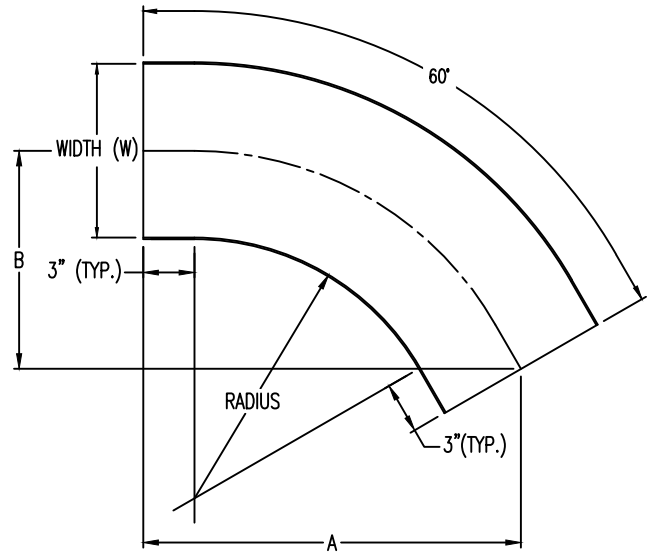

Aluminum Ladder/Ventilated Tray

Horizontal 60° ELBOW (6"H)

HORIZONTAL 60° ELBOW (ALUMINUM)

Manufactured in Canada by Niedax CER

Note: Couplings C/W Hardware are supplied with each fitting.

END VIEW

RUNG END VIEWS

ALUMINUM LADDER/VENTILATED TRAY HORIZONTAL 60° ELBOW ORDERING DATA EXAMPLE

L C A 6 3 - (Width) - H60 - (Radius)

2799 Barton St E
Hamilton, ON L8E 2J8
Toll Free: 1 877.213.8045
Phone: 905.337.7522
Cerinc.ca

NOTES:

* CSA Ventilated tray has a rung spacing of 4" between rungs.