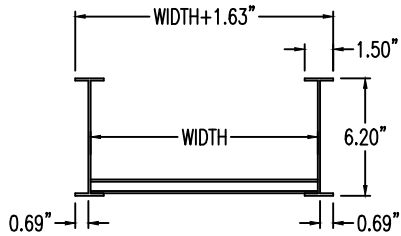

Aluminum Ladder/Ventilated Tray

Horizontal 60° ELBOW (6"H)

HORIZONTAL 60° ELBOW (ALUMINUM)

Manufactured in Canada by Niedax CER

Note: Couplings C/W Hardware are supplied with each fitting.

END VIEW

RUNG END VIEWS

ALUMINUM LADDER/VENTILATED TRAY HORIZONTAL 60° ELBOW ORDERING DATA EXAMPLE

L C A 6 3 - (Width) - H60 - (Radius)

2799 Barton St E
Hamilton, ON L8E 2J8
Toll Free: 1 877.213.8045
Phone: 905.337.7522
Cerinc.ca

NOTES:

* CSA Ventilated tray has a rung spacing of 4" between rungs.