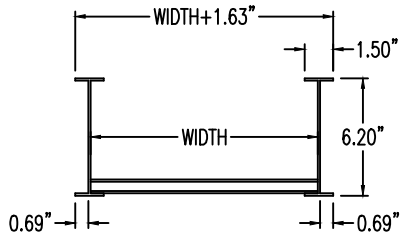

Aluminum Ladder/Ventilated Tray

Horizontal 45° ELBOW (6"H)

HORIZONTAL 45° ELBOW (ALUMINUM)

Manufactured in Canada by Niedax CER

Note: Couplings C/W Hardware are supplied with each fitting.

END VIEW

RUNG END VIEWS

ALUMINUM LADDER/VENTILATED TRAY HORIZONTAL 45° ELBOW ORDERING DATA EXAMPLE

L C A 6 3 - (Width) - H45 - (Radius)

2799 Barton St E
Hamilton, ON L8E 2J8
Toll Free: 1 877.213.8045
Phone: 905.337.7522
Cerinc.ca

NOTES:
* CSA Ventilated tray has a rung spacing of 4" between rungs.