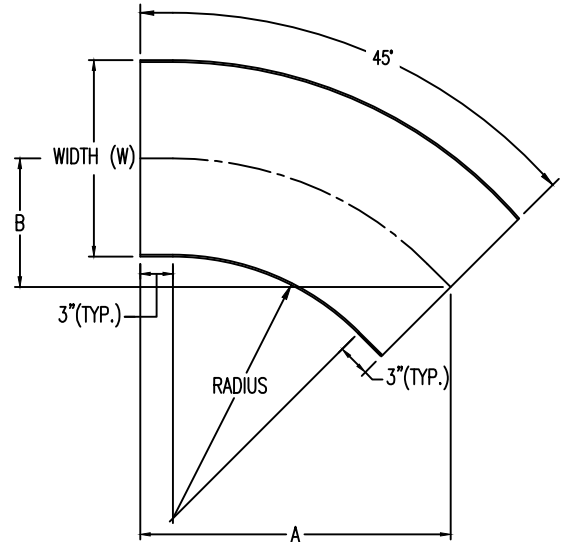

Aluminum Ladder/Ventilated Tray

Horizontal 45° ELBOW (6"H)

HORIZONTAL 45° ELBOW (ALUMINUM)

Manufactured in Canada by Niedax CER

Note: Couplings C/W Hardware are supplied with each fitting.

END VIEW

RUNG END VIEWS

ALUMINUM LADDER/VENTILATED TRAY HORIZONTAL 45° ELBOW ORDERING DATA EXAMPLE

L C A 6 3 - (Width) - H45 - (Radius)

2799 Barton St E
Hamilton, ON L8E 2J8
Toll Free: 1 877.213.8045
Phone: 905.337.7522
Cerinc.ca

NOTES:
* CSA Ventilated tray has a rung spacing of 4" between rungs.