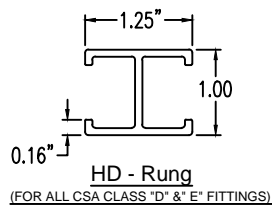

Aluminum Ladder/Ventilated Tray

Horizontal 45° ELBOW (6"H)

HORIZONTAL 45° ELBOW (ALUMINUM)

Manufactured in Canada by Niedax CER

Note: Couplings C/W Hardware are supplied with each fitting.

END VIEW

RUNG END VIEWS

ALUMINUM LADDER/VENTILATED TRAY HORIZONTAL 45° ELBOW ORDERING DATA EXAMPLE

L C A 6 3 - (Width) - H45 - (Radius)

2799 Barton St E
Hamilton, ON L8E 2J8
Toll Free: 1 877.213.8045
Phone: 905.337.7522
Cerinc.ca

NOTES:
* CSA Ventilated tray has a rung spacing of 4" between rungs.