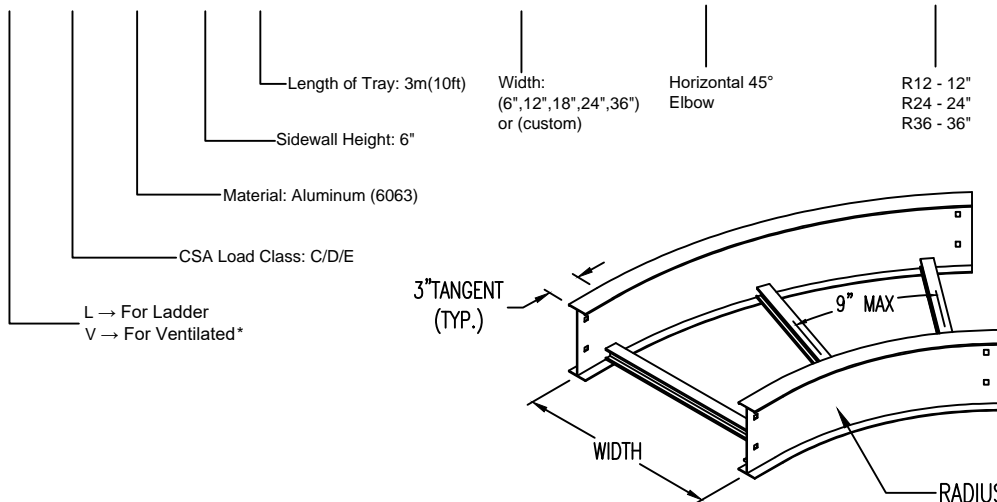

Aluminum Ladder/Ventilated Tray

Horizontal 45° ELBOW (6"H)

HORIZONTAL 45° ELBOW (ALUMINUM)

Manufactured in Canada by Niedax CER

Note: Couplings C/W Hardware are supplied with each fitting.

END VIEW

RUNG END VIEWS

ALUMINUM LADDER/VENTILATED TRAY HORIZONTAL 45° ELBOW ORDERING DATA EXAMPLE

L C A 6 3 - (Width) - H45 - (Radius)

2799 Barton St E
Hamilton, ON L8E 2J8
Toll Free: 1 877.213.8045
Phone: 905.337.7522
Cerinc.ca

NOTES:
* CSA Ventilated tray has a rung spacing of 4" between rungs.