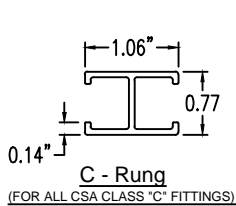

Aluminum Ladder/Ventilated Tray

Horizontal 45° ELBOW (6"H)

HORIZONTAL 45° ELBOW (ALUMINUM)

Manufactured in Canada by Niedax CER

Note: Couplings C/W Hardware are supplied with each fitting.

END VIEW

RUNG END VIEWS

ALUMINUM LADDER/VENTILATED TRAY HORIZONTAL 45° ELBOW ORDERING DATA EXAMPLE

L C A 6 3 - (Width) - H45 - (Radius)

2799 Barton St E
Hamilton, ON L8E 2J8
Toll Free: 1 877.213.8045
Phone: 905.337.7522
Cerinc.ca

NOTES:
* CSA Ventilated tray has a rung spacing of 4" between rungs.