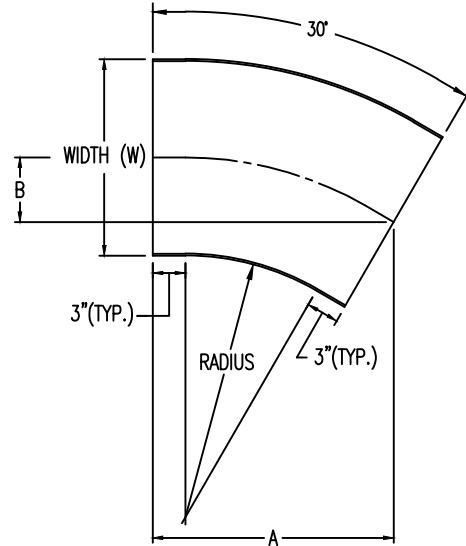

## Horizontal 30° ELBOW (6"H)

### HORIZONTAL 30° ELBOW (ALUMINUM)

Manufactured in Canada by Niedax CER

**Note:** Couplings C/W Hardware are supplied with each fitting.

END VIEW

RUNG END VIEWS

### ALUMINUM LADDER/VENTILATED TRAY HORIZONTAL 30° ELBOW ORDERING DATA EXAMPLE