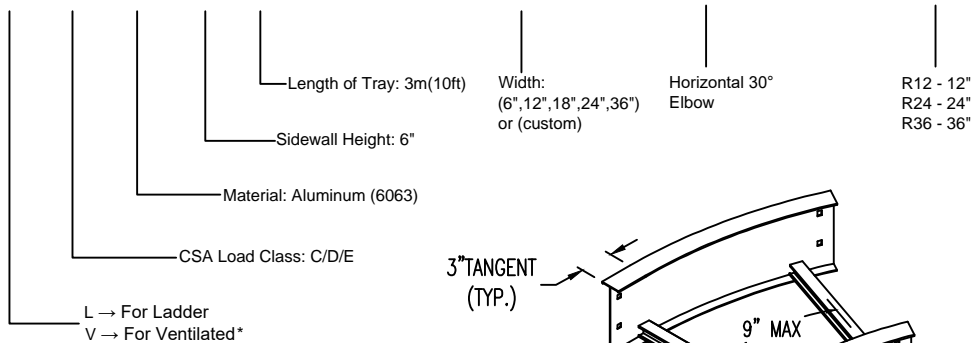

ALUMINUM LADDER/VENTILATED TRAY HORIZONTAL 30° ELBOW ORDERING DATA EXAMPLE

L C A 6 3 - (Width) - H30 - (Radius)

2799 Barton St E
Hamilton, ON L8E 2J8
Toll Free: 1 877.213.8045
Phone: 905.337.7522
Cerinc.ca

NOTES:

* CSA Ventilated tray has a rung spacing of 4" between rungs.