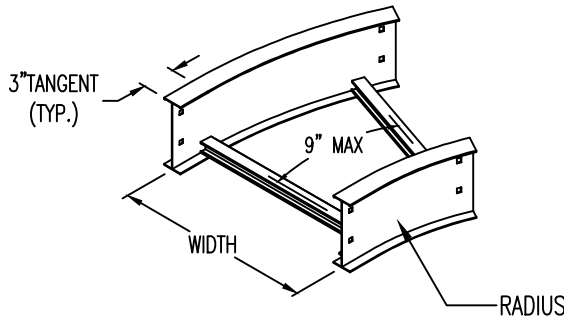

ALUMINUM LADDER/VENTILATED TRAY HORIZONTAL 30° ELBOW ORDERING DATA EXAMPLE

L C A 6 3 - (Width) - H30 - (Radius)

2799 Barton St E
Hamilton, ON L8E 2J8
Toll Free: 1 877.213.8045
Phone: 905.337.7522
Cerinc.ca

NOTES:

* CSA Ventilated tray has a rung spacing of 4" between rungs.