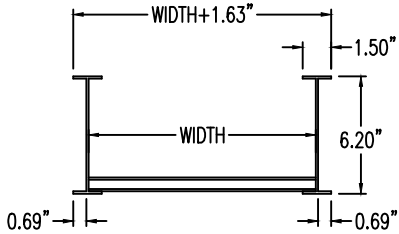

## Horizontal 30° ELBOW (6"H)

### HORIZONTAL 30° ELBOW (ALUMINUM)

Manufactured in Canada by Niedax CER

**Note:** Couplings C/W Hardware are supplied with each fitting.

END VIEW

RUNG END VIEWS