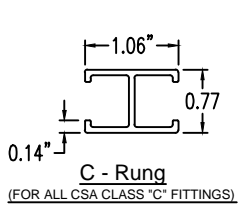

## Horizontal 30° ELBOW (6"H)

### HORIZONTAL 30° ELBOW (ALUMINUM)

Manufactured in Canada by Niedax CER

**Note:** Couplings C/W Hardware are supplied with each fitting.

END VIEW

RUNG END VIEWS

### ALUMINUM LADDER/VENTILATED TRAY HORIZONTAL 30° ELBOW ORDERING DATA EXAMPLE