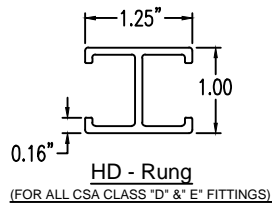

## Horizontal 30° ELBOW (6"H)

### HORIZONTAL 30° ELBOW (ALUMINUM)

Manufactured in Canada by Niedax CER

**Note:** Couplings C/W Hardware are supplied with each fitting.

END VIEW

RUNG END VIEWS

### ALUMINUM LADDER/VENTILATED TRAY HORIZONTAL 30° ELBOW ORDERING DATA EXAMPLE