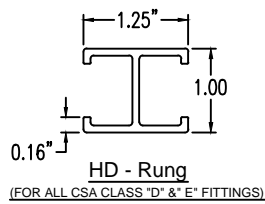

Aluminum Ladder/Ventilated Tray

Vertical Outside 90° ELBOW (5"H)

Vertical Outside 90° ELBOW (ALUMINUM)

Manufactured in Canada by Niedax CER

Note: Couplings C/W Hardware are supplied with each fitting.

END VIEW

RUNG END VIEWS

ALUMINUM LADDER/VENTILATED TRAY VERTICAL OUTSIDE 90° ELBOW ORDERING DATA EXAMPLE

L D A 5 3 - (Width) - VO90 - (Radius)

2799 Barton St E
 Hamilton, ON L8E 2J8
 Toll Free: 1 877.213.8045
 Phone: 905.337.7522
 Cerinc.ca

NOTES:

* CSA Ventilating tray has a rung spacing of 4" between rungs.