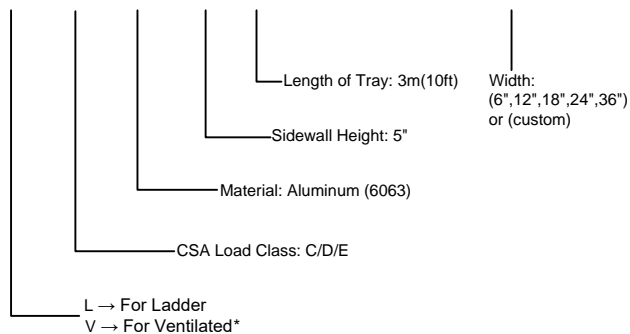

Aluminum Ladder/Ventilated Tray

Vertical Outside 90° ELBOW (5"H)

Vertical Outside 90° ELBOW (ALUMINUM)

Manufactured in Canada by Niedax CER

Note: Couplings C/W Hardware are supplied with each fitting.

END VIEW

RUNG END VIEWS

ALUMINUM LADDER/VENTILATED TRAY VERTICAL OUTSIDE 90° ELBOW ORDERING DATA EXAMPLE

L D A 5 3 - (Width) - VO90 - (Radius)

2799 Barton St E
 Hamilton, ON L8E 2J8
 Toll Free: 1 877.213.8045
 Phone: 905.337.7522
 Cerinc.ca

NOTES:

* CSA Ventilating tray has a rung spacing of 4" between rungs.