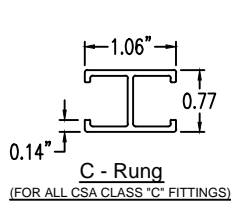

Aluminum Ladder/Ventilated Tray

Vertical Outside 90° ELBOW (5"H)

Vertical Outside 90° ELBOW (ALUMINUM)

Manufactured in Canada by Niedax CER

Note: Couplings C/W Hardware are supplied with each fitting.

END VIEW

RUNG END VIEWS

ALUMINUM LADDER/VENTILATED TRAY VERTICAL OUTSIDE 90° ELBOW ORDERING DATA EXAMPLE

L D A 5 3 - (Width) - VO90 - (Radius)

2799 Barton St E
 Hamilton, ON L8E 2J8
 Toll Free: 1 877.213.8045
 Phone: 905.337.7522
 Cerinc.ca

NOTES:

* CSA Ventilating tray has a rung spacing of 4" between rungs.