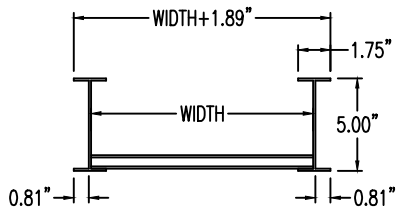

Aluminum Ladder/Ventilated Tray

Vertical Outside 90° ELBOW (5"H)

Vertical Outside 90° ELBOW (ALUMINUM)

Manufactured in Canada by Niedax CER

Note: Couplings C/W Hardware are supplied with each fitting.

END VIEW

RUNG END VIEWS

ALUMINUM LADDER/VENTILATED TRAY VERTICAL OUTSIDE 90° ELBOW ORDERING DATA EXAMPLE

L D A 5 3 - (Width) - VO90 - (Radius)

2799 Barton St E
 Hamilton, ON L8E 2J8
 Toll Free: 1 877.213.8045
 Phone: 905.337.7522
 Cerinc.ca

NOTES:

* CSA Ventilating tray has a rung spacing of 4" between rungs.