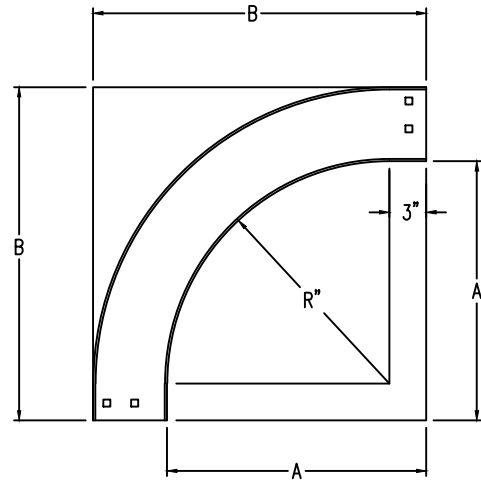

Aluminum Ladder/Ventilated Tray

Vertical Outside 90° ELBOW (5"H)

Vertical Outside 90° ELBOW (ALUMINUM)

Manufactured in Canada by Niedax CER

Note: Couplings C/W Hardware are supplied with each fitting.

END VIEW

RUNG END VIEWS

ALUMINUM LADDER/VENTILATED TRAY VERTICAL OUTSIDE 90° ELBOW ORDERING DATA EXAMPLE

L D A 5 3 - (Width) - VO90 - (Radius)

2799 Barton St E
 Hamilton, ON L8E 2J8
 Toll Free: 1 877.213.8045
 Phone: 905.337.7522
 Cerinc.ca

NOTES:

* CSA Ventilating tray has a rung spacing of 4" between rungs.