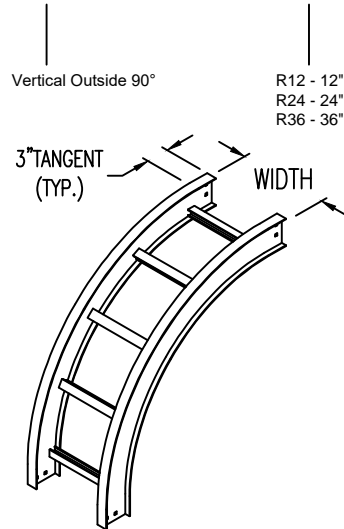

Aluminum Ladder/Ventilated Tray

Vertical Outside 90° ELBOW (5"H)

Vertical Outside 90° ELBOW (ALUMINUM)

Manufactured in Canada by Niedax CER

Note: Couplings C/W Hardware are supplied with each fitting.

END VIEW

RUNG END VIEWS

ALUMINUM LADDER/VENTILATED TRAY VERTICAL OUTSIDE 90° ELBOW ORDERING DATA EXAMPLE

L D A 5 3 - (Width) - VO90 - (Radius)

2799 Barton St E
 Hamilton, ON L8E 2J8
 Toll Free: 1 877.213.8045
 Phone: 905.337.7522
 Cerinc.ca

NOTES:

* CSA Ventilating tray has a rung spacing of 4" between rungs.