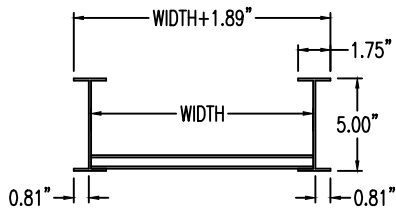

Aluminum Ladder/Ventilated Tray

Vertical Outside 60° ELBOW (5"H)

Vertical Outside 60° ELBOW (ALUMINUM)

Manufactured in Canada by Niedax CER

Note: Couplings C/W Hardware are supplied with each fitting.

END VIEW

RUNG END VIEWS

ALUMINUM LADDER/VENTILATED TRAY VERTICAL OUTSIDE 60° ELBOW ORDERING DATA EXAMPLE

L D A 5 3 - (Width) - VO60 - (Radius)

2799 Barton St E
Hamilton, ON L8E 2J8
Toll Free: 1 877.213.8045
Phone: 905.337.7522
Cerinc.ca

NOTES:

* CSA Ventilated tray has a rung spacing of 4" between rungs.