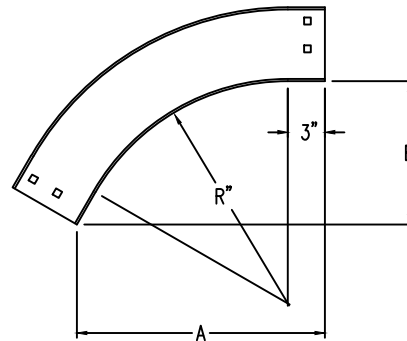

Aluminum Ladder/Ventilated Tray

Vertical Outside 60° ELBOW (5"H)

Vertical Outside 60° ELBOW (ALUMINUM)

Manufactured in Canada by Niedax CER

Note: Couplings C/W Hardware are supplied with each fitting.

END VIEW

RUNG END VIEWS

ALUMINUM LADDER/VENTILATED TRAY VERTICAL OUTSIDE 60° ELBOW ORDERING DATA EXAMPLE

L D A 5 3 - (Width) - VO60 - (Radius)

2799 Barton St E
Hamilton, ON L8E 2J8
Toll Free: 1 877.213.8045
Phone: 905.337.7522
Cerinc.ca

NOTES:

* CSA Ventilated tray has a rung spacing of 4" between rungs.