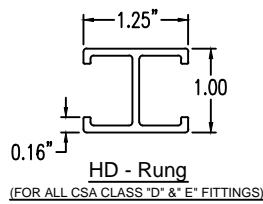

Aluminum Ladder/Ventilated Tray

Vertical Outside 60° ELBOW (5"H)

Vertical Outside 60° ELBOW (ALUMINUM)

Manufactured in Canada by Niedax CER

Note: Couplings C/W Hardware are supplied with each fitting.

END VIEW

RUNG END VIEWS

ALUMINUM LADDER/VENTILATED TRAY VERTICAL OUTSIDE 60° ELBOW ORDERING DATA EXAMPLE

L D A 5 3 - (Width) - VO60 - (Radius)

2799 Barton St E
Hamilton, ON L8E 2J8
Toll Free: 1 877.213.8045
Phone: 905.337.7522
Cerinc.ca

NOTES:

* CSA Ventilated tray has a rung spacing of 4" between rungs.