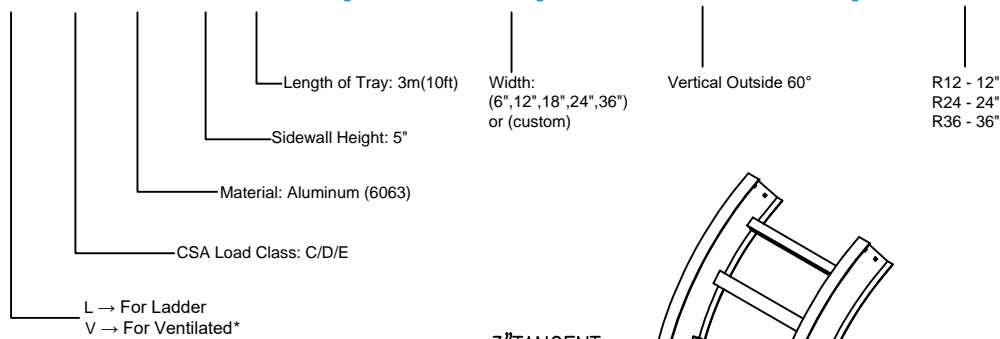

Aluminum Ladder/Ventilated Tray

Vertical Outside 60° ELBOW (5"H)

Vertical Outside 60° ELBOW (ALUMINUM)

Manufactured in Canada by Niedax CER

Note: Couplings C/W Hardware are supplied with each fitting.

END VIEW

RUNG END VIEWS

ALUMINUM LADDER/VENTILATED TRAY VERTICAL OUTSIDE 60° ELBOW ORDERING DATA EXAMPLE

L D A 5 3 - (Width) - VO60 - (Radius)

2799 Barton St E
Hamilton, ON L8E 2J8
Toll Free: 1 877.213.8045
Phone: 905.337.7522
Cerinc.ca

NOTES:

* CSA Ventilated tray has a rung spacing of 4" between rungs.