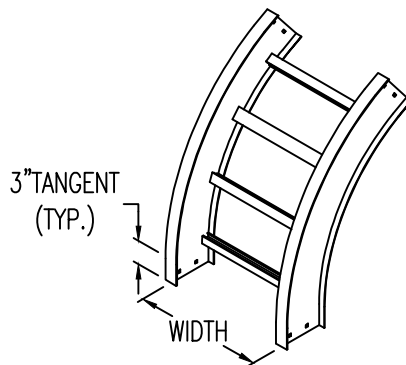

Aluminum Ladder/Ventilated Tray

Vertical Outside 60° ELBOW (5"H)

Vertical Outside 60° ELBOW (ALUMINUM)

Manufactured in Canada by Niedax CER

Note: Couplings C/W Hardware are supplied with each fitting.

END VIEW

RUNG END VIEWS

ALUMINUM LADDER/VENTILATED TRAY VERTICAL OUTSIDE 60° ELBOW ORDERING DATA EXAMPLE

L D A 5 3 - (Width) - VO60 - (Radius)

2799 Barton St E
Hamilton, ON L8E 2J8
Toll Free: 1 877.213.8045
Phone: 905.337.7522
Cerinc.ca

NOTES:

* CSA Ventilated tray has a rung spacing of 4" between rungs.