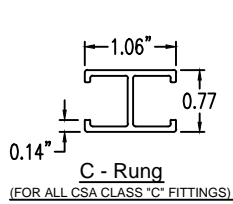

Aluminum Ladder/Ventilated Tray

Vertical Outside 60° ELBOW (5"H)

Vertical Outside 60° ELBOW (ALUMINUM)

Manufactured in Canada by Niedax CER

Note: Couplings C/W Hardware are supplied with each fitting.

END VIEW

RUNG END VIEWS

ALUMINUM LADDER/VENTILATED TRAY VERTICAL OUTSIDE 60° ELBOW ORDERING DATA EXAMPLE

L D A 5 3 - (Width) - VO60 - (Radius)

2799 Barton St E
Hamilton, ON L8E 2J8
Toll Free: 1 877.213.8045
Phone: 905.337.7522
Cerinc.ca

NOTES:

* CSA Ventilated tray has a rung spacing of 4" between rungs.